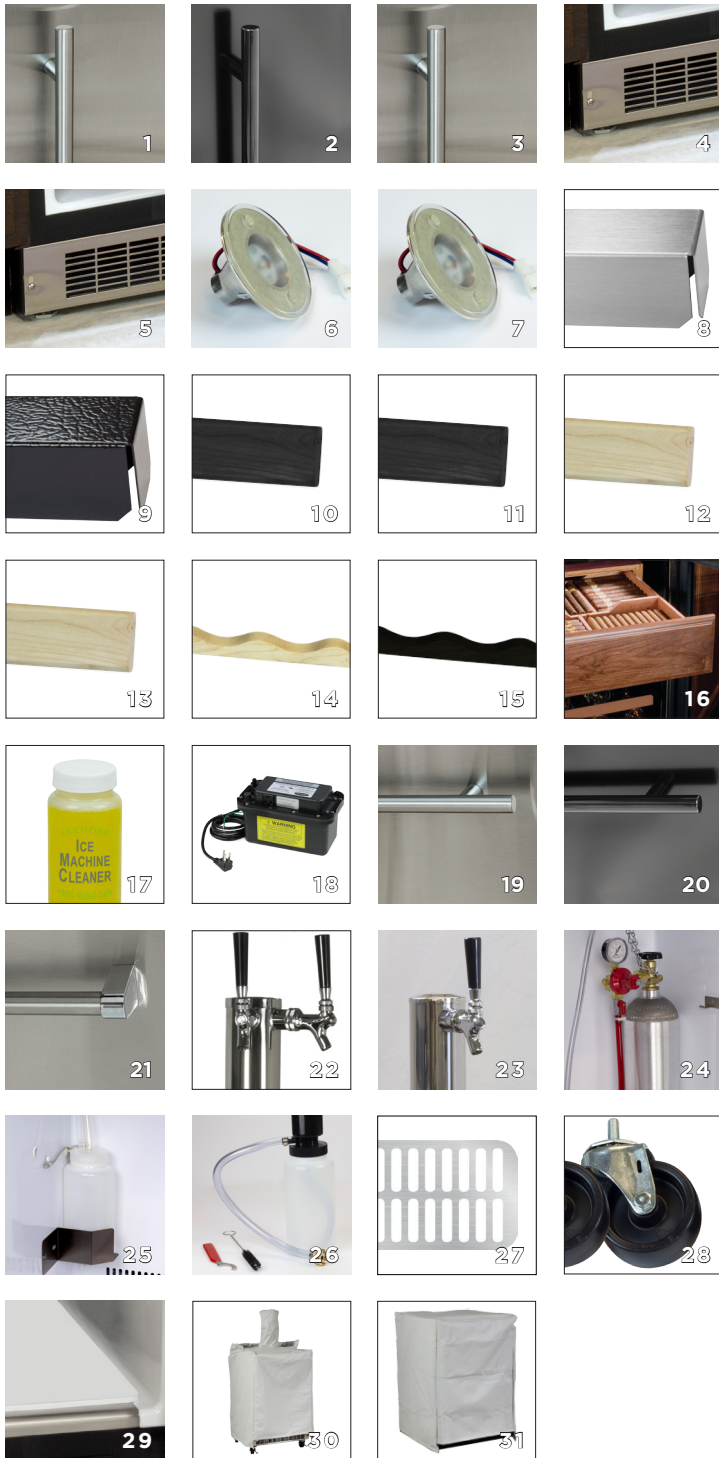

General Accessories

1. Marvel Designer Handle, Stainless	42242939
2. Marvel Designer Handle, Black	42245084
3. Low Profile ADA Door Handle, Stainless	42246370
4. 15" Professional Style Toe Grill, Stainless	Right - 42249111 Left - 42249110
5. 24" Professional Style Toe Grill, Stainless	Right - 42249109 Left - 42248108
6. LED Interior Light Bulb, Soft Blue	42219106
7. LED Interior Light Bulb, Soft White	42249105

Installation Accessories

8. 18" Stainless-Steel Filler Kit*	42242833
9. 18" Black Filler Kit*	42242832

Shelving Accessories

10. Full-Width Flat Shelf, Black-Stained Maple Fronts	S41012334-004
11. Half-Width Flat Shelf, Black-Stained Maple Fronts	S41012334-005
12. Full-Width Flat Shelf, Natural Maple Shelf Front	42248729
13. Half-Width Flat Shelf, Natural Maple Shelf Fronts	42248725
14. 7-Bottle Display Shelf, Natural Maple Shelf Fronts	42244618
15. 7-Bottle Display Shelf, Black-Stained Maple Shelf Fronts	42248869

Wine Cellar Accessories

16. HumiDrawer™ Cigar Compartment (available for 61WCM model only)	42242728

Ice Machine Accessories

17. Ice Machine Cleaner, 4 oz. Bottle	S41013789
18. Drain Pump for 30iMT Outdoor Ice Machine	42248890

Drawer Accessories

19. Marvel Designer Drawer Handle, Stainless	42245820
20. Marvel Designer Drawer Handle, Black	42245819
21. Marvel Professional Drawer Handle, Stainless	42246072

Beer Dispenser Accessories

22. Twin Tap Dispenser Kit	42249103
23. Single Tap Dispenser Kit	42249104
24. CO2 Tank - Empty	42249028
25. Built-In Drain System Kit	42242374
26. Tap Cleaning Kit	42242373
27. Integrated Grate	S41014066
28. Casters, Set of 4	42249107
29. Interior Floor Shield	42242400
30. Vinyl Cover for Model with Dispenser Tower	42243155
31. Vinyl Cover for Model without Dispenser Tower	42243156

*Not available for Marvel Low Profile and Marvel Outdoor models.