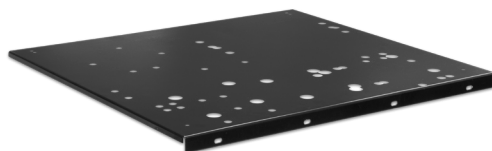

Shown here with optional stainless steel decorative stacking grill

## 24" Stacking Kits

Make maximum use of your kitchen space by going vertical. We specially designed our models to stack in 24" configurations. With the Marvel Universal Stacking Kit, you can mix and match any 24" Marvel model to your ideal combination. Wine and all refrigeration, and beverage storage - anything is possible.

### Ordering Options

Description	Model Number
<b>Universal Stacking Kit</b> - includes anti-tip brackets, screws and black powder-coated plate (required to stack 24" Marvel undercounter products)	42249443
<b>Decorative Grill Options</b>	
<b>24" Stainless Steel Stacking Grill - Right Hinge</b> (use with part #42249443)	S41013726-SR
<b>24" Stainless Steel Stacking Grill - Left Hinge</b> (use with part #42249443)	S41013726-SL
<b>24" Black Stacking Grill - Right Hinge</b> (use with part #42249443)	S41013726-BR
<b>24" Black Stacking Grill - Left Hinge</b> (use with part #42249443)	S41013726-BL