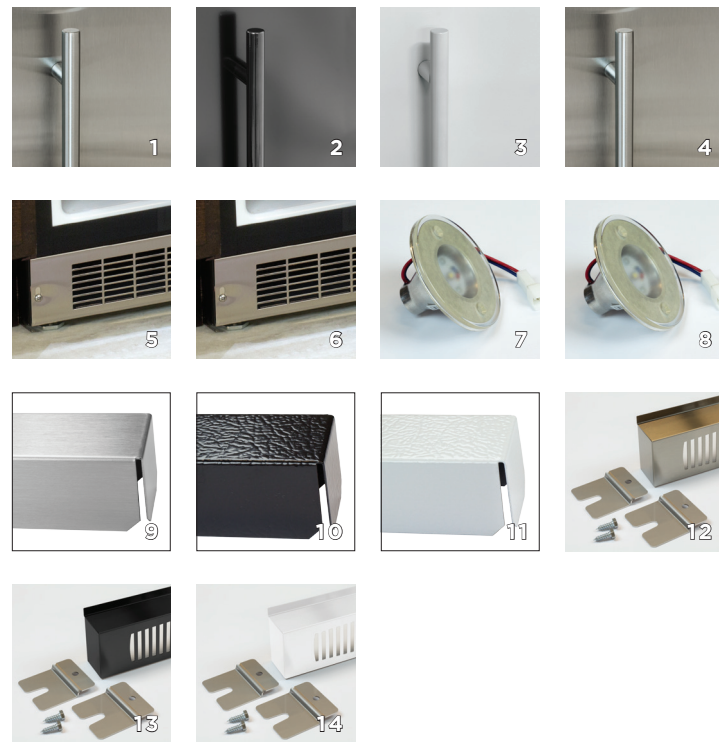

Stainless Steel

Black

White

Wood Overlay
(Panel Ready)

Array of Finishes to Match Your Décor

Whether it's framed glass or a solid door style you fancy, there are a variety of finish options to mesh with your kitchen design: stainless steel, smooth high-gloss black or white steel, or wood overlay, available with either a left or right hand door swing.

GENERAL ACCESSORIES

1. Marvel Designer Handle, Stainless Steel 42242939
2. Marvel Designer Handle, Black 42248084
3. Marvel Designer Handle, White 42245085
4. Low Profile ADA Door Handle, Stainless 42246320
5. 15" Professional Style Toe Grill, Stainless Right, 4224911 Left, 42249110
6. 24" Professional Style Toe Grill, Stainless Right, 42249109 Left, 42248108
7. LED Interior Light Bulb, Soft Blue 42219106
8. LED Interior Light Bulb, Soft White 42249105