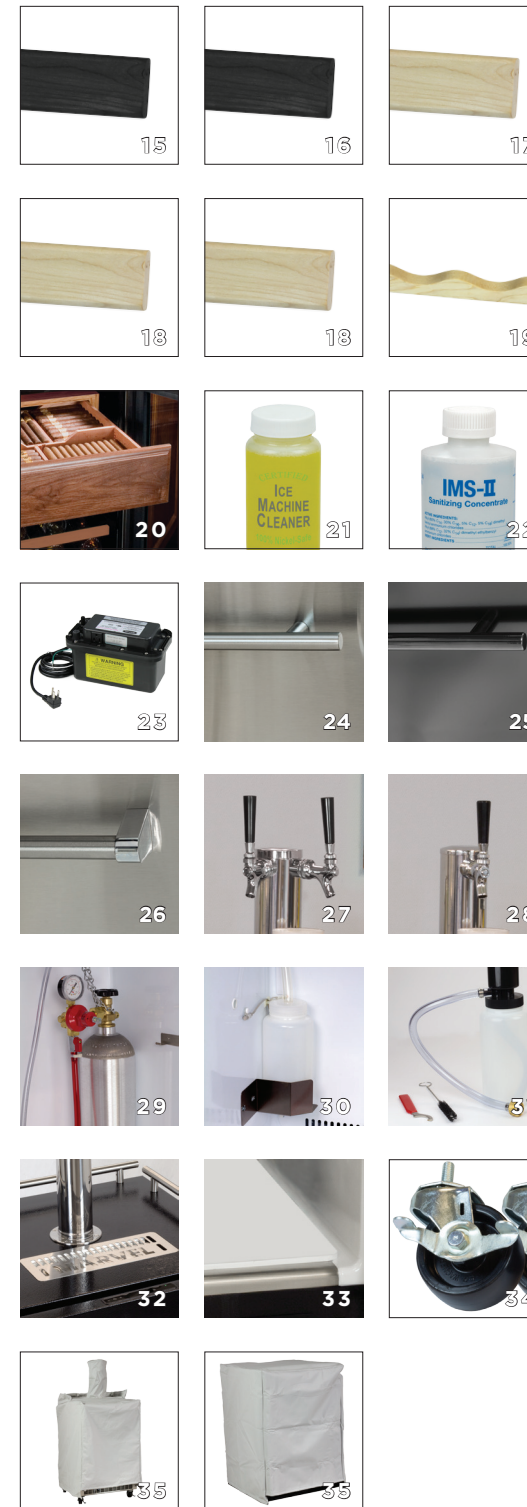

Stainless Steel

Black

White

Wood Overlay
(Panel Ready)

Array of Finishes to Match Your Décor

Whether it's framed glass or a solid door style you fancy, there are a variety of finish options to mesh with your kitchen design: stainless steel, smooth high-gloss black or white steel, or wood overlay, available with either a left or right hand door swing.

GENERAL ACCESSORIES

1. Marvel Designer Handle, Stainless Steel 42242939
2. Marvel Designer Handle, Black 42248084
3. Marvel Designer Handle, White 42245085
4. Low Profile ADA Door Handle, Stainless 42246320
5. 15" Professional Style Toe Grill, Stainless Right, 4224911 Left, 42249110
6. 24" Professional Style Toe Grill, Stainless Right, 42249109 Left, 42248108
7. LED Interior Light Bulb, Soft Blue 42219106
8. LED Interior Light Bulb, Soft White 42249105

INSTALLATION ACCESSORIES

9. 18" Stainless Steel Filler Kit 42242833
10. 18" Black Filler Kit 42242832
11. 18" White Filler Kit 42242831
12. 24" Stainless Steel Stacking Kit Right Hinge - 42249096 Left Hinge - 42249095
13. 24" Black Stacking Kit Right Hinge - 42249098 Left Hinge - 42249097
14. 24" White Stacking Kit Right Hinge - 42249100 Left Hinge - 42249099

SHELVING ACCESSORIES

15. Full-width Flat Shelf, Black Stained Maple Fronts
16. Half-width Flat Shelf, Black Stained Maple Fronts
17. Full-width Flat Shelf, Natural Maple Shelf Front
18. Half-width Flat Shelf, Natural Maple Shelf Fronts
19. 7-bottle Display Shelf, Natural Maple Shelf Fronts