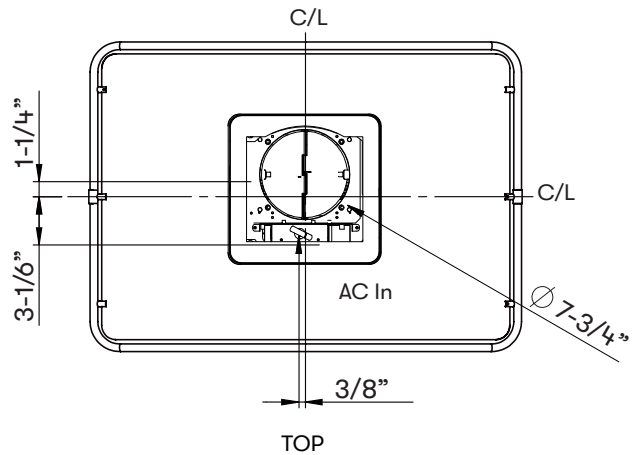

TOP

ACT™

POWERWAVE™