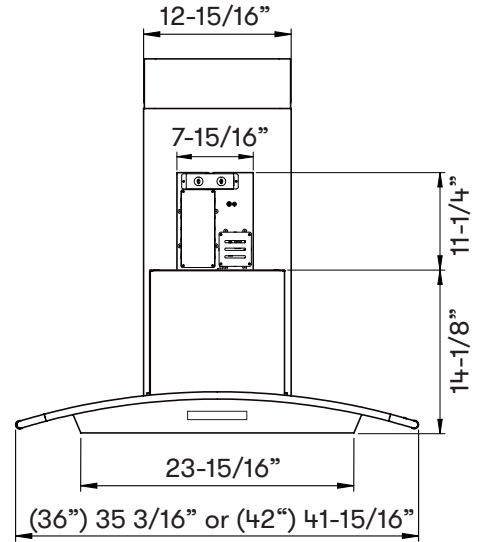

Min. - Max. CFM	INTERNAL BLOWER STANDARD	INTERNAL BLOWER with ACT™ AIRFLOW CONTROL TECHNOLOGY™*		
	200 - 700	200 - 590	200 - 390	200 - 290
Min. - Max. Sones	0.8 - 6	*AIRFLOW CONTROL TECHNOLOGY™ (ACT™) is an exclusive feature built into specific Zephyr hoods which can limit the maximum blower CFM to meet local code requirements.		

FRONT