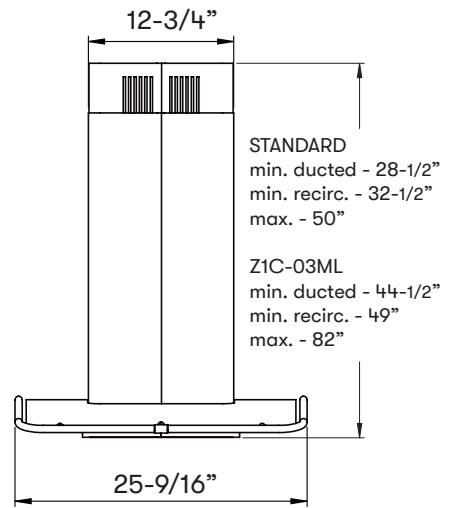

Min. - Max. CFM	INTERNAL BLOWER STANDARD	INTERNAL BLOWER with ACT™ AIRFLOW CONTROL TECHNOLOGY™*		
	200 - 700	200 - 590	200 - 390	200 - 290
Min. - Max. Sones	0.8 - 6	*AIRFLOW CONTROL TECHNOLOGY™ (ACT™) is an exclusive feature built into specific Zephyr hoods which can limit the maximum blower CFM to meet local code requirements.		

SIDE

ACT™

POWERWAVE™