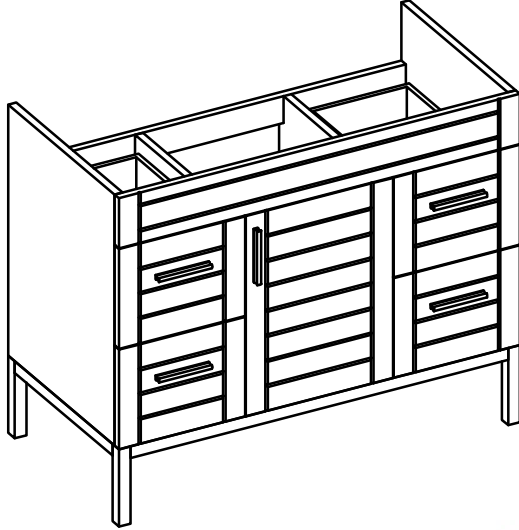

**METROPOLITAN FOR MILANO**

- WALL HUNG option is also available for this model.  
Vanity height without legs is 23.7".
- Quality metal BLUM (or BLUM equivalent) soft-closing hinges and/or drawer hardware are included.