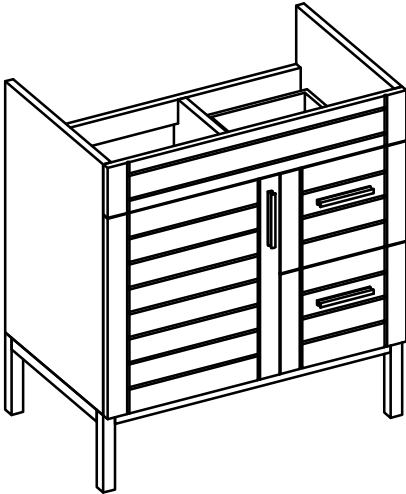

METROPOLITAN FOR KIRA

- WALL HUNG option is also available for this model. Vanity height without legs is 23.7".
- Quality metal BLUM (or BLUM equivalent) soft-closing hinges and/or drawer hardware are included.
- Drawers can be placed on Right or Left sides.

KIRA CERAMIC SINK

(available in 1 hole or 8" faucet drills)

METROPOLITAN FOR MILANO

- WALL HUNG option is also available for this model.
Vanity height without legs is 23.7".
- Quality metal BLUM (or BLUM equivalent) soft-closing hinges and/or drawer hardware are included.
- Drawers can be placed on Right or Left sides.

MILANO CERAMIC SINK

METROPOLITAN FOR VENICE

- WALL HUNG option is also available for this model.
Vanity height without legs is 23.7".
- Quality metal BLUM (or BLUM equivalent) soft-closing hinges and/or drawer hardware are included.
- Drawers can be placed on Right or Left sides.