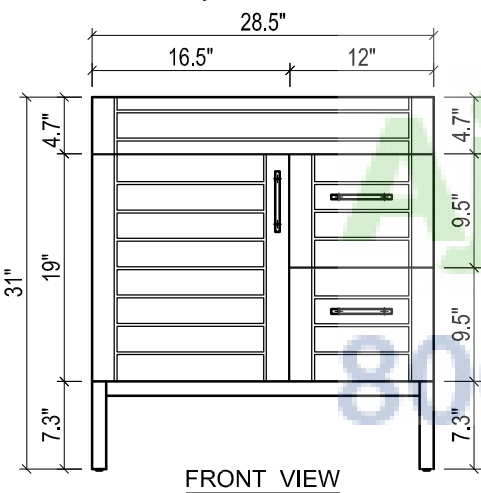

METROPOLITAN FOR KIRA

- WALL HUNG option is also available for this model. Vanity height without legs is 23.7".
- Quality metal BLUM (or BLUM equivalent) soft-closing hinges and/or drawer hardware are included.
- Drawers can be placed on Right or Left sides.

KIRA CERAMIC SINK

(available in 1 hole or 8" faucet drills)

METROPOLITAN FOR MILANO

- WALL HUNG option is also available for this model.
Vanity height without legs is 23.7".
- Quality metal BLUM (or BLUM equivalent) soft-closing hinges and/or drawer hardware are included.
- Drawers can be placed on Right or Left sides.

MILANO CERAMIC SINK

METROPOLITAN FOR VENICE

- WALL HUNG option is also available for this model.
Vanity height without legs is 23.7".
- Quality metal BLUM (or BLUM equivalent) soft-closing hinges and/or drawer hardware are included.
- Drawers can be placed on Right or Left sides.