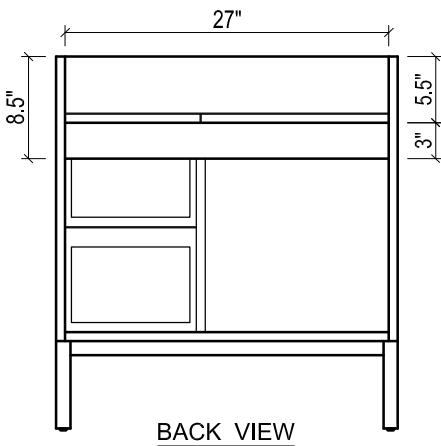

METROPOLITAN FOR KIRA

- WALL HUNG option is also available for this model. Vanity height without legs is 23.7".
- Quality metal BLUM (or BLUM equivalent) soft-closing hinges and/or drawer hardware are included.
- Drawers can be placed on Right or Left sides.

KIRA CERAMIC SINK

(available in 1 hole or 8" faucet drills)

METROPOLITAN FOR MILANO

- WALL HUNG option is also available for this model.
Vanity height without legs is 23.7".
- Quality metal BLUM (or BLUM equivalent) soft-closing hinges and/or drawer hardware are included.
- Drawers can be placed on Right or Left sides.

MILANO CERAMIC SINK

METROPOLITAN FOR VENICE

- WALL HUNG option is also available for this model.
Vanity height without legs is 23.7".
- Quality metal BLUM (or BLUM equivalent) soft-closing hinges and/or drawer hardware are included.
- Drawers can be placed on Right or Left sides.