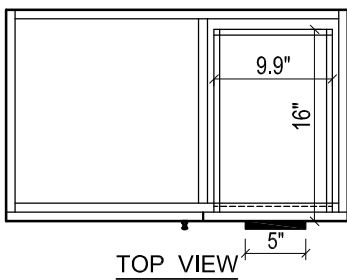

METROPOLITAN FOR KIRA

- WALL HUNG option is also available for this model. Vanity height without legs is 23.7".
- Quality metal BLUM (or BLUM equivalent) soft-closing hinges and/or drawer hardware are included.
- Drawers can be placed on Right or Left sides.

KIRA CERAMIC SINK

(available in 1 hole or 8" faucet drills)

METROPOLITAN FOR MILANO

- WALL HUNG option is also available for this model.
Vanity height without legs is 23.7".
- Quality metal BLUM (or BLUM equivalent) soft-closing hinges and/or drawer hardware are included.
- Drawers can be placed on Right or Left sides.

MILANO CERAMIC SINK

METROPOLITAN FOR VENICE

- WALL HUNG option is also available for this model.
Vanity height without legs is 23.7".
- Quality metal BLUM (or BLUM equivalent) soft-closing hinges and/or drawer hardware are included.
- Drawers can be placed on Right or Left sides.