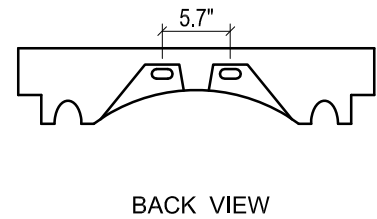

METROPOLITAN FOR KIRA

- WALL HUNG option is also available for this model. Vanity height without legs is 23.7".
- Quality metal BLUM (or BLUM equivalent) soft-closing hinges and/or drawer hardware are included.
- Drawers can be placed on Right or Left sides.

KIRA CERAMIC SINK

(available in 1 hole or 8" faucet drills)

METROPOLITAN FOR MILANO

- WALL HUNG option is also available for this model.
Vanity height without legs is 23.7".
- Quality metal BLUM (or BLUM equivalent) soft-closing hinges and/or drawer hardware are included.
- Drawers can be placed on Right or Left sides.

MILANO CERAMIC SINK

METROPOLITAN FOR VENICE

- WALL HUNG option is also available for this model.
Vanity height without legs is 23.7".
- Quality metal BLUM (or BLUM equivalent) soft-closing hinges and/or drawer hardware are included.
- Drawers can be placed on Right or Left sides.