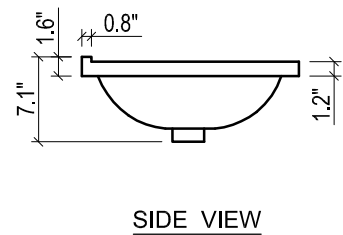

METROPOLITAN FOR KIRA

- WALL HUNG option is also available for this model. Vanity height without legs is 23.7".
- Quality metal BLUM (or BLUM equivalent) soft-closing hinges and/or drawer hardware are included.
- Drawers can be placed on Right or Left sides.

KIRA CERAMIC SINK

(available in 1 hole or 8" faucet drills)

METROPOLITAN FOR MILANO

- WALL HUNG option is also available for this model.
Vanity height without legs is 23.7".
- Quality metal BLUM (or BLUM equivalent) soft-closing hinges and/or drawer hardware are included.
- Drawers can be placed on Right or Left sides.

MILANO CERAMIC SINK

METROPOLITAN FOR VENICE

- WALL HUNG option is also available for this model.
Vanity height without legs is 23.7".
- Quality metal BLUM (or BLUM equivalent) soft-closing hinges and/or drawer hardware are included.
- Drawers can be placed on Right or Left sides.