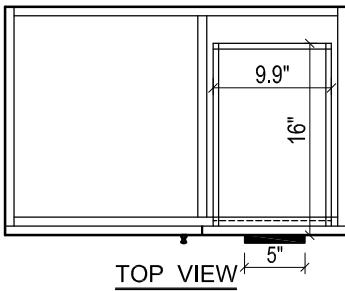

METROPOLITAN FOR KIRA

- WALL HUNG option is also available for this model. Vanity height without legs is 23.7".
- Quality metal BLUM (or BLUM equivalent) soft-closing hinges and/or drawer hardware are included.
- Drawers can be placed on Right or Left sides.

KIRA CERAMIC SINK

(available in 1 hole or 8" faucet drills)

METROPOLITAN FOR MILANO

- WALL HUNG option is also available for this model.
Vanity height without legs is 23.7".
- Quality metal BLUM (or BLUM equivalent) soft-closing hinges and/or drawer hardware are included.
- Drawers can be placed on Right or Left sides.

MILANO CERAMIC SINK

METROPOLITAN FOR VENICE

- WALL HUNG option is also available for this model.
Vanity height without legs is 23.7".
- Quality metal BLUM (or BLUM equivalent) soft-closing hinges and/or drawer hardware are included.
- Drawers can be placed on Right or Left sides.