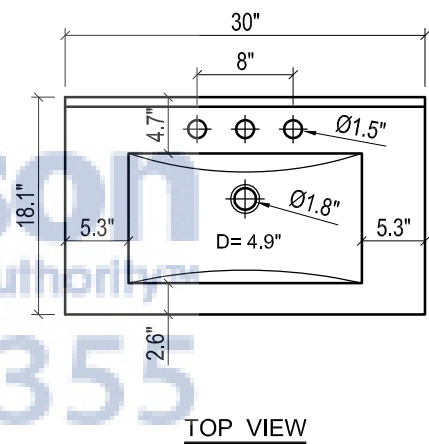

METROPOLITAN FOR KIRA

- WALL HUNG option is also available for this model. Vanity height without legs is 23.7".
- Quality metal BLUM (or BLUM equivalent) soft-closing hinges and/or drawer hardware are included.
- Drawers can be placed on Right or Left sides.

KIRA CERAMIC SINK

(available in 1 hole or 8" faucet drills)

METROPOLITAN FOR MILANO

- WALL HUNG option is also available for this model.
Vanity height without legs is 23.7".
- Quality metal BLUM (or BLUM equivalent) soft-closing hinges and/or drawer hardware are included.
- Drawers can be placed on Right or Left sides.

MILANO CERAMIC SINK

METROPOLITAN FOR VENICE

- WALL HUNG option is also available for this model.
Vanity height without legs is 23.7".
- Quality metal BLUM (or BLUM equivalent) soft-closing hinges and/or drawer hardware are included.
- Drawers can be placed on Right or Left sides.