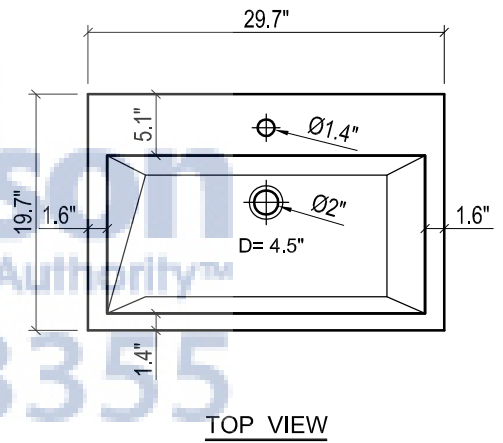

METROPOLITAN FOR KIRA

- WALL HUNG option is also available for this model. Vanity height without legs is 23.7".
- Quality metal BLUM (or BLUM equivalent) soft-closing hinges and/or drawer hardware are included.
- Drawers can be placed on Right or Left sides.

KIRA CERAMIC SINK

(available in 1 hole or 8" faucet drills)

METROPOLITAN FOR MILANO

- WALL HUNG option is also available for this model.
Vanity height without legs is 23.7".
- Quality metal BLUM (or BLUM equivalent) soft-closing hinges and/or drawer hardware are included.
- Drawers can be placed on Right or Left sides.

MILANO CERAMIC SINK

METROPOLITAN FOR VENICE

- WALL HUNG option is also available for this model.
Vanity height without legs is 23.7".
- Quality metal BLUM (or BLUM equivalent) soft-closing hinges and/or drawer hardware are included.
- Drawers can be placed on Right or Left sides.