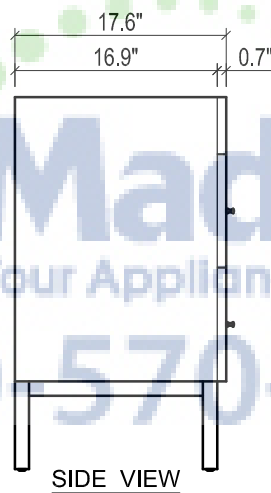

METROPOLITAN FOR KIRA

- WALL HUNG option is also available for this model. Vanity height without legs is 23.7".
- Quality metal BLUM (or BLUM equivalent) soft-closing hinges and/or drawer hardware are included.
- Drawers can be placed on Right or Left sides.

KIRA CERAMIC SINK

(available in 1 hole or 8" faucet drills)

METROPOLITAN FOR MILANO

- WALL HUNG option is also available for this model.
Vanity height without legs is 23.7".
- Quality metal BLUM (or BLUM equivalent) soft-closing hinges and/or drawer hardware are included.
- Drawers can be placed on Right or Left sides.

MILANO CERAMIC SINK

METROPOLITAN FOR VENICE

- WALL HUNG option is also available for this model.
Vanity height without legs is 23.7".
- Quality metal BLUM (or BLUM equivalent) soft-closing hinges and/or drawer hardware are included.
- Drawers can be placed on Right or Left sides.