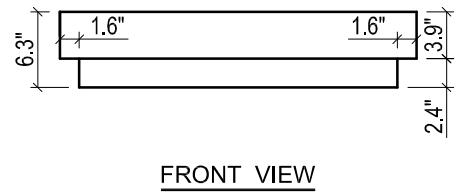

KIRA CERAMIC SINK

(available in 1 hole or 8" faucet drills)

METROPOLITAN FOR MILANO

- WALL HUNG option is also available for this model.
Vanity height without legs is 23.7".
- Quality metal BLUM (or BLUM equivalent) soft-closing hinges and/or drawer hardware are included.
- Drawers can be placed on Right or Left sides.

MILANO CERAMIC SINK

METROPOLITAN FOR VENICE

- WALL HUNG option is also available for this model.
Vanity height without legs is 23.7".
- Quality metal BLUM (or BLUM equivalent) soft-closing hinges and/or drawer hardware are included.
- Drawers can be placed on Right or Left sides.