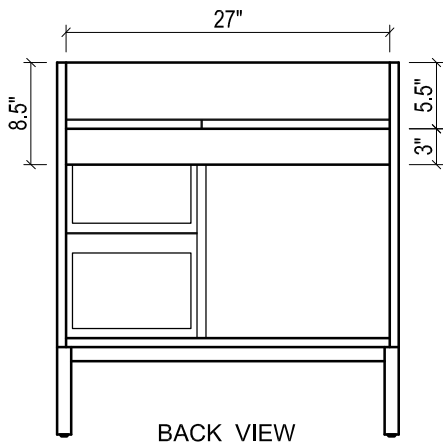

METROPOLITAN FOR KIRA

- WALL HUNG option is also available for this model. Vanity height without legs is 23.7".
- Quality metal BLUM (or BLUM equivalent) soft-closing hinges and/or drawer hardware are included.
- Drawers can be placed on Right or Left sides.

KIRA CERAMIC SINK

(available in 1 hole or 8" faucet drills)

METROPOLITAN FOR MILANO

- WALL HUNG option is also available for this model.
Vanity height without legs is 23.7".
- Quality metal BLUM (or BLUM equivalent) soft-closing hinges and/or drawer hardware are included.
- Drawers can be placed on Right or Left sides.

MILANO CERAMIC SINK

METROPOLITAN FOR VENICE

- WALL HUNG option is also available for this model.
Vanity height without legs is 23.7".
- Quality metal BLUM (or BLUM equivalent) soft-closing hinges and/or drawer hardware are included.
- Drawers can be placed on Right or Left sides.