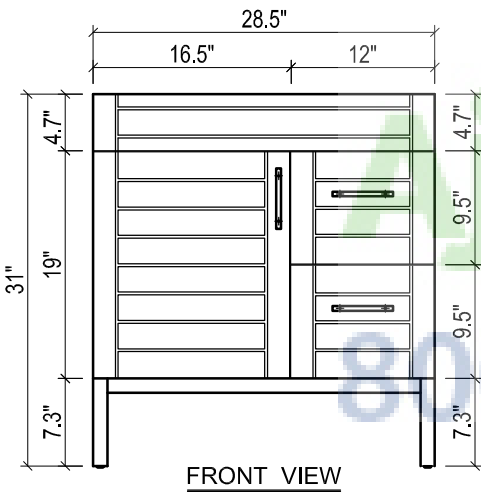

METROPOLITAN FOR KIRA

- WALL HUNG option is also available for this model. Vanity height without legs is 23.7".
- Quality metal BLUM (or BLUM equivalent) soft-closing hinges and/or drawer hardware are included.
- Drawers can be placed on Right or Left sides.

KIRA CERAMIC SINK

(available in 1 hole or 8" faucet drills)

METROPOLITAN FOR MILANO

- WALL HUNG option is also available for this model.
Vanity height without legs is 23.7".
- Quality metal BLUM (or BLUM equivalent) soft-closing hinges and/or drawer hardware are included.
- Drawers can be placed on Right or Left sides.

MILANO CERAMIC SINK

METROPOLITAN FOR VENICE

- WALL HUNG option is also available for this model.
Vanity height without legs is 23.7".
- Quality metal BLUM (or BLUM equivalent) soft-closing hinges and/or drawer hardware are included.
- Drawers can be placed on Right or Left sides.