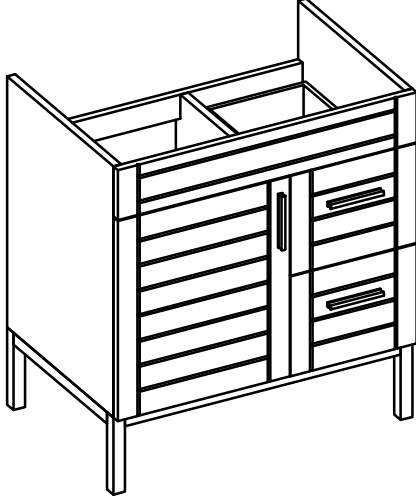

METROPOLITAN FOR KIRA

- WALL HUNG option is also available for this model. Vanity height without legs is 23.7".
- Quality metal BLUM (or BLUM equivalent) soft-closing hinges and/or drawer hardware are included.
- Drawers can be placed on Right or Left sides.

KIRA CERAMIC SINK

(available in 1 hole or 8" faucet drills)

METROPOLITAN FOR MILANO

- WALL HUNG option is also available for this model.
Vanity height without legs is 23.7".
- Quality metal BLUM (or BLUM equivalent) soft-closing hinges and/or drawer hardware are included.
- Drawers can be placed on Right or Left sides.

MILANO CERAMIC SINK

METROPOLITAN FOR VENICE

- WALL HUNG option is also available for this model.
Vanity height without legs is 23.7".
- Quality metal BLUM (or BLUM equivalent) soft-closing hinges and/or drawer hardware are included.
- Drawers can be placed on Right or Left sides.