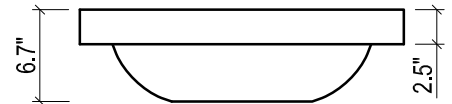

- WALL HUNG option is also available for this model.
Vanity height without legs is 25.3".
- Quality metal BLUM (or BLUM equivalent) soft-closing hinges and/or drawer hardware are included.

VENICE CERAMIC SINK

FRONT VIEW

SIDE VIEW

TOP VIEW

BACK VIEW

FRONT VIEW

METROPOLITAN FOR VILLA

- WALL HUNG option is also available for this model.
Vanity height without legs is 25.3".
- Quality metal BLUM (or BLUM equivalent) soft-closing hinges and/or drawer hardware are included.