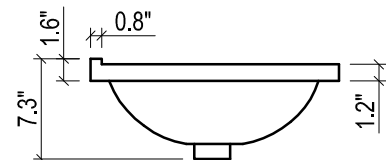

KIRA CERAMIC SINK

(available in 1 hole or 8" faucet drills)

FRONT VIEW

SIDE VIEW

TOP VIEW

BACK VIEW

SIDE VIEW

METROPOLITAN FOR VENICE

- WALL HUNG option is also available for this model.
Vanity height without legs is 25.3".
- Quality metal BLUM (or BLUM equivalent) soft-closing hinges and/or drawer hardware are included.

VENICE CERAMIC SINK

FRONT VIEW

SIDE VIEW

TOP VIEW

BACK VIEW

FRONT VIEW

METROPOLITAN FOR VILLA

- WALL HUNG option is also available for this model.
Vanity height without legs is 25.3".
- Quality metal BLUM (or BLUM equivalent) soft-closing hinges and/or drawer hardware are included.