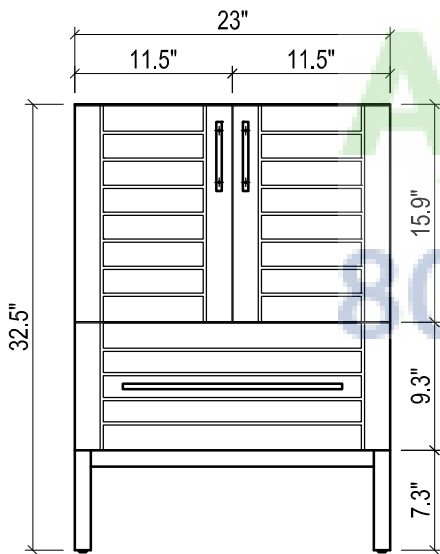

METROPOLITAN FOR KIRA

- WALL HUNG option is also available for this model.
Vanity height without legs is 25.3".
- Quality metal BLUM (or BLUM equivalent) soft-closing hinges and/or drawer hardware are included.

KIRA CERAMIC SINK

(available in 1 hole or 8" faucet drills)

FRONT VIEW

SIDE VIEW

TOP VIEW

BACK VIEW

SIDE VIEW

METROPOLITAN FOR VENICE

- WALL HUNG option is also available for this model.
Vanity height without legs is 25.3".
- Quality metal BLUM (or BLUM equivalent) soft-closing hinges and/or drawer hardware are included.

VENICE CERAMIC SINK

FRONT VIEW

SIDE VIEW

TOP VIEW

BACK VIEW

FRONT VIEW

METROPOLITAN FOR VILLA

- WALL HUNG option is also available for this model.
Vanity height without legs is 25.3".
- Quality metal BLUM (or BLUM equivalent) soft-closing hinges and/or drawer hardware are included.