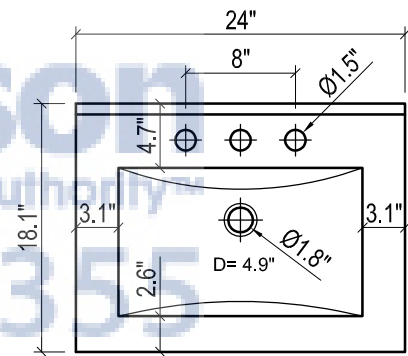

METROPOLITAN FOR KIRA

- WALL HUNG option is also available for this model.
Vanity height without legs is 25.3".
- Quality metal BLUM (or BLUM equivalent) soft-closing hinges and/or drawer hardware are included.

KIRA CERAMIC SINK

(available in 1 hole or 8" faucet drills)

FRONT VIEW

SIDE VIEW

TOP VIEW

BACK VIEW

SIDE VIEW

METROPOLITAN FOR VENICE

- WALL HUNG option is also available for this model.
Vanity height without legs is 25.3".
- Quality metal BLUM (or BLUM equivalent) soft-closing hinges and/or drawer hardware are included.

VENICE CERAMIC SINK

FRONT VIEW

SIDE VIEW

TOP VIEW

BACK VIEW

FRONT VIEW

METROPOLITAN FOR VILLA

- WALL HUNG option is also available for this model.
Vanity height without legs is 25.3".
- Quality metal BLUM (or BLUM equivalent) soft-closing hinges and/or drawer hardware are included.