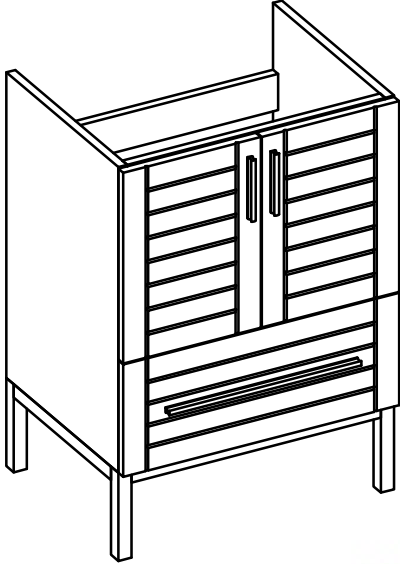

KIRA CERAMIC SINK

(available in 1 hole or 8" faucet drills)

FRONT VIEW

SIDE VIEW

TOP VIEW

BACK VIEW

SIDE VIEW

METROPOLITAN FOR VENICE

- WALL HUNG option is also available for this model.
Vanity height without legs is 25.3".
- Quality metal BLUM (or BLUM equivalent) soft-closing hinges and/or drawer hardware are included.

VENICE CERAMIC SINK

FRONT VIEW

SIDE VIEW

TOP VIEW

BACK VIEW

FRONT VIEW

METROPOLITAN FOR VILLA

- WALL HUNG option is also available for this model.
Vanity height without legs is 25.3".
- Quality metal BLUM (or BLUM equivalent) soft-closing hinges and/or drawer hardware are included.