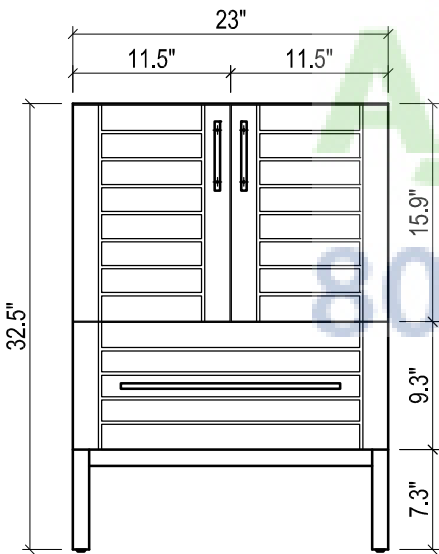

- WALL HUNG option is also available for this model.
Vanity height without legs is 25.3".
- Quality metal BLUM (or BLUM equivalent) soft-closing hinges and/or drawer hardware are included.

VENICE CERAMIC SINK

FRONT VIEW

SIDE VIEW

TOP VIEW

BACK VIEW

FRONT VIEW

METROPOLITAN FOR VILLA

- WALL HUNG option is also available for this model.
Vanity height without legs is 25.3".
- Quality metal BLUM (or BLUM equivalent) soft-closing hinges and/or drawer hardware are included.

VILLA CERAMIC SINK

FRONT VIEW

SIDE VIEW

BACK VIEW

TOP VIEW

SIDE VIEW

BACK VIEW