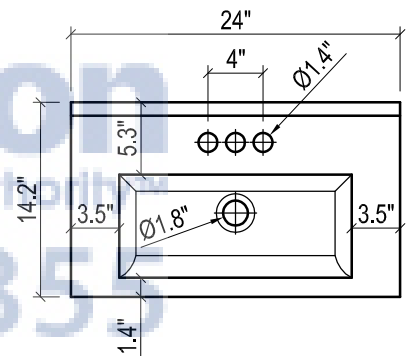

- WALL HUNG option is also available for this model.
Vanity height without legs is 25.3".
- Quality metal BLUM (or BLUM equivalent) soft-closing hinges and/or drawer hardware are included.

VENICE CERAMIC SINK

FRONT VIEW

SIDE VIEW

TOP VIEW

BACK VIEW

FRONT VIEW

METROPOLITAN FOR VILLA

- WALL HUNG option is also available for this model.
Vanity height without legs is 25.3".
- Quality metal BLUM (or BLUM equivalent) soft-closing hinges and/or drawer hardware are included.

VILLA CERAMIC SINK

FRONT VIEW

SIDE VIEW

BACK VIEW

TOP VIEW

SIDE VIEW

BACK VIEW