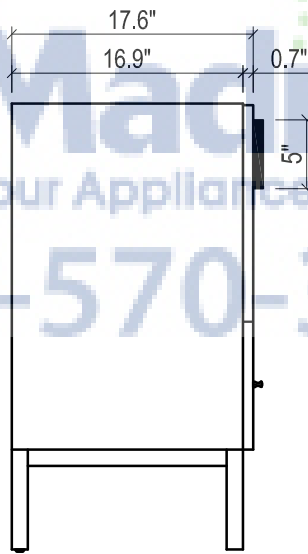

METROPOLITAN FOR KIRA

- WALL HUNG option is also available for this model.
Vanity height without legs is 25.3".
- Quality metal BLUM (or BLUM equivalent) soft-closing hinges and/or drawer hardware are included.

KIRA CERAMIC SINK

(available in 1 hole or 8" faucet drills)

FRONT VIEW

SIDE VIEW

TOP VIEW

BACK VIEW

SIDE VIEW

METROPOLITAN FOR VENICE

- WALL HUNG option is also available for this model.
Vanity height without legs is 25.3".
- Quality metal BLUM (or BLUM equivalent) soft-closing hinges and/or drawer hardware are included.

VENICE CERAMIC SINK

FRONT VIEW

SIDE VIEW

TOP VIEW

BACK VIEW

FRONT VIEW

METROPOLITAN FOR VILLA

- WALL HUNG option is also available for this model.
Vanity height without legs is 25.3".
- Quality metal BLUM (or BLUM equivalent) soft-closing hinges and/or drawer hardware are included.