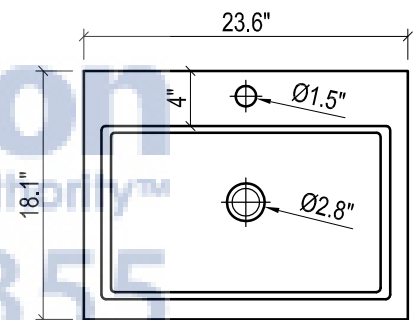

- WALL HUNG option is also available for this model.
Vanity height without legs is 25.3".
- Quality metal BLUM (or BLUM equivalent) soft-closing hinges and/or drawer hardware are included.

VENICE CERAMIC SINK

FRONT VIEW

SIDE VIEW

TOP VIEW

BACK VIEW

FRONT VIEW

METROPOLITAN FOR VILLA

- WALL HUNG option is also available for this model.
Vanity height without legs is 25.3".
- Quality metal BLUM (or BLUM equivalent) soft-closing hinges and/or drawer hardware are included.