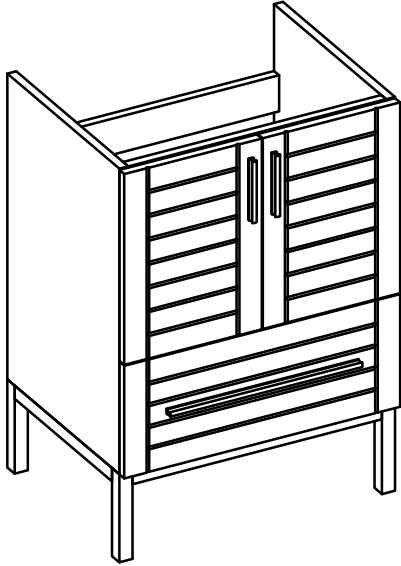

METROPOLITAN FOR KIRA

- WALL HUNG option is also available for this model.
Vanity height without legs is 25.3".
- Quality metal BLUM (or BLUM equivalent) soft-closing hinges and/or drawer hardware are included.

KIRA CERAMIC SINK

(available in 1 hole or 8" faucet drills)

FRONT VIEW

SIDE VIEW

TOP VIEW

BACK VIEW

SIDE VIEW

METROPOLITAN FOR VENICE

- WALL HUNG option is also available for this model.
Vanity height without legs is 25.3".
- Quality metal BLUM (or BLUM equivalent) soft-closing hinges and/or drawer hardware are included.

VENICE CERAMIC SINK

VILLA CERAMIC SINK

FRONT VIEW

SIDE VIEW

BACK VIEW

TOP VIEW

SIDE VIEW

BACK VIEW