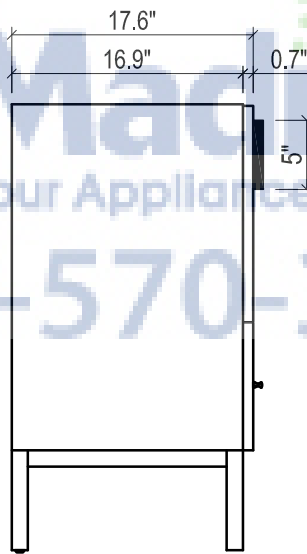

KIRA CERAMIC SINK

(available in 1 hole or 8" faucet drills)

FRONT VIEW

SIDE VIEW

TOP VIEW

BACK VIEW

SIDE VIEW

METROPOLITAN FOR VENICE

- WALL HUNG option is also available for this model.
Vanity height without legs is 25.3".
- Quality metal BLUM (or BLUM equivalent) soft-closing hinges and/or drawer hardware are included.

VENICE CERAMIC SINK

FRONT VIEW

SIDE VIEW

TOP VIEW

BACK VIEW

FRONT VIEW

METROPOLITAN FOR VILLA

- WALL HUNG option is also available for this model.
Vanity height without legs is 25.3".
- Quality metal BLUM (or BLUM equivalent) soft-closing hinges and/or drawer hardware are included.