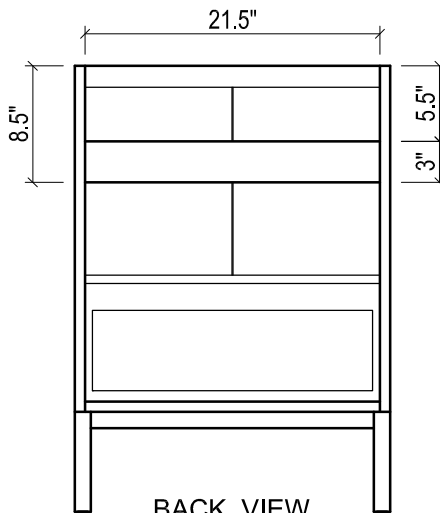

KIRA CERAMIC SINK

(available in 1 hole or 8" faucet drills)

FRONT VIEW

SIDE VIEW

TOP VIEW

BACK VIEW

SIDE VIEW

METROPOLITAN FOR VENICE

- WALL HUNG option is also available for this model.
Vanity height without legs is 25.3".
- Quality metal BLUM (or BLUM equivalent) soft-closing hinges and/or drawer hardware are included.

VENICE CERAMIC SINK

FRONT VIEW

SIDE VIEW

TOP VIEW

BACK VIEW

FRONT VIEW

METROPOLITAN FOR VILLA

- WALL HUNG option is also available for this model.
Vanity height without legs is 25.3".
- Quality metal BLUM (or BLUM equivalent) soft-closing hinges and/or drawer hardware are included.

VILLA CERAMIC SINK

FRONT VIEW

SIDE VIEW

BACK VIEW

TOP VIEW

SIDE VIEW

BACK VIEW