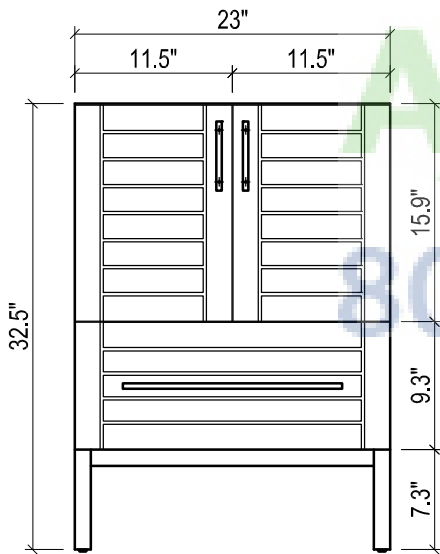

METROPOLITAN FOR KIRA

- WALL HUNG option is also available for this model.
Vanity height without legs is 25.3".
- Quality metal BLUM (or BLUM equivalent) soft-closing hinges and/or drawer hardware are included.

KIRA CERAMIC SINK

(available in 1 hole or 8" faucet drills)

FRONT VIEW

SIDE VIEW

TOP VIEW

BACK VIEW

SIDE VIEW

METROPOLITAN FOR VENICE

- WALL HUNG option is also available for this model.
Vanity height without legs is 25.3".
- Quality metal BLUM (or BLUM equivalent) soft-closing hinges and/or drawer hardware are included.

VENICE CERAMIC SINK

FRONT VIEW

SIDE VIEW

TOP VIEW

BACK VIEW

FRONT VIEW

METROPOLITAN FOR VILLA

- WALL HUNG option is also available for this model.
Vanity height without legs is 25.3".
- Quality metal BLUM (or BLUM equivalent) soft-closing hinges and/or drawer hardware are included.