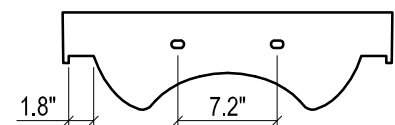

- WALL HUNG option is also available for this model.
Vanity height without legs is 25.3".
- Quality metal BLUM (or BLUM equivalent) soft-closing hinges and/or drawer hardware are included.

VENICE CERAMIC SINK

FRONT VIEW

SIDE VIEW

TOP VIEW

BACK VIEW

FRONT VIEW

METROPOLITAN FOR VILLA

- WALL HUNG option is also available for this model.
Vanity height without legs is 25.3".
- Quality metal BLUM (or BLUM equivalent) soft-closing hinges and/or drawer hardware are included.

VILLA CERAMIC SINK

FRONT VIEW

SIDE VIEW

BACK VIEW

TOP VIEW

SIDE VIEW

BACK VIEW