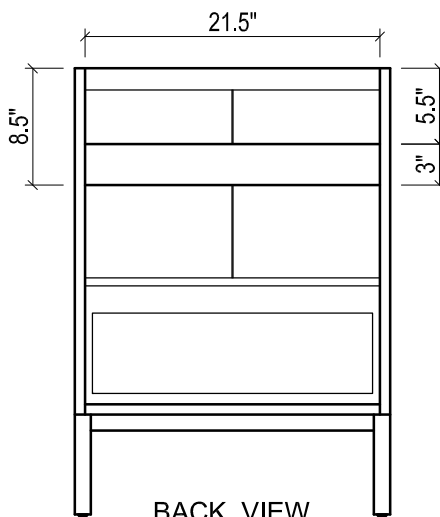

- WALL HUNG option is also available for this model.
Vanity height without legs is 25.3".
- Quality metal BLUM (or BLUM equivalent) soft-closing hinges and/or drawer hardware are included.

VENICE CERAMIC SINK

FRONT VIEW

SIDE VIEW

TOP VIEW

BACK VIEW

FRONT VIEW

METROPOLITAN FOR VILLA

- WALL HUNG option is also available for this model.
Vanity height without legs is 25.3".
- Quality metal BLUM (or BLUM equivalent) soft-closing hinges and/or drawer hardware are included.

VILLA CERAMIC SINK

FRONT VIEW

SIDE VIEW

BACK VIEW

TOP VIEW

SIDE VIEW

BACK VIEW