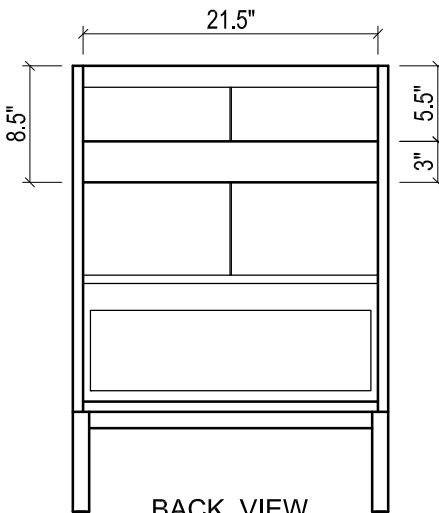

- WALL HUNG option is also available for this model.
Vanity height without legs is 25.3".
- Quality metal BLUM (or BLUM equivalent) soft-closing hinges and/or drawer hardware are included.

VENICE CERAMIC SINK

FRONT VIEW

SIDE VIEW

TOP VIEW

BACK VIEW

FRONT VIEW

METROPOLITAN FOR VILLA

- WALL HUNG option is also available for this model.
Vanity height without legs is 25.3".
- Quality metal BLUM (or BLUM equivalent) soft-closing hinges and/or drawer hardware are included.

VILLA CERAMIC SINK

FRONT VIEW

SIDE VIEW

BACK VIEW

TOP VIEW

SIDE VIEW

BACK VIEW