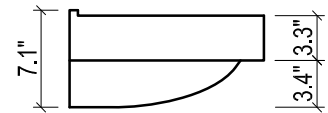

FRONT VIEW

SIDE VIEW

TOP VIEW

BACK VIEW

FRONT VIEW

METROPOLITAN FOR VILLA

- WALL HUNG option is also available for this model.
Vanity height without legs is 25.3".
- Quality metal BLUM (or BLUM equivalent) soft-closing hinges and/or drawer hardware are included.

VILLA CERAMIC SINK

FRONT VIEW

SIDE VIEW

BACK VIEW

TOP VIEW

SIDE VIEW

BACK VIEW