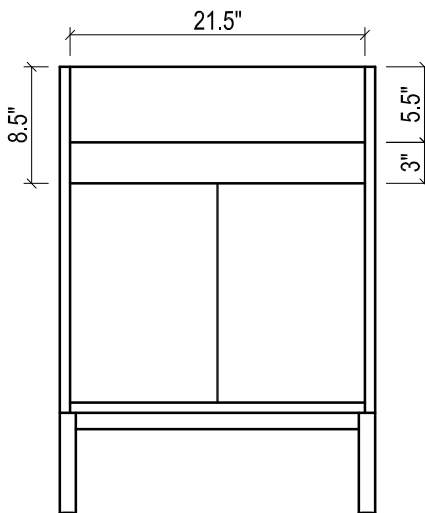

TRIBECA CERAMIC SINK

(available in 1 hole or 8" faucet drills)

FRONT VIEW

SIDE VIEW

TOP VIEW

BACK VIEW

FRONT VIEW

BACK VIEW

METROPOLITAN FOR VENICE

- WALL HUNG option is also available for this model.
Vanity height without legs is 25.3".
- Quality metal BLUM (or BLUM equivalent) soft-closing hinges and/or drawer hardware are included.

FRONT VIEW

SIDE VIEW

BACK VIEW

VENICE CERAMIC SINK

TOP VIEW

FRONT VIEW

METROPOLITAN FOR VILLA

- WALL HUNG option is also available for this model.
Vanity height without legs is 25.3".
- Quality metal BLUM (or BLUM equivalent) soft-closing hinges and/or drawer hardware are included.