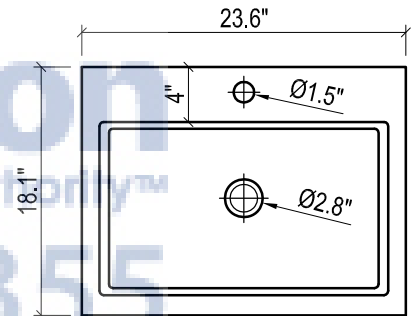

METROPOLITAN FOR VENICE

- WALL HUNG option is also available for this model.
Vanity height without legs is 25.3".
- Quality metal BLUM (or BLUM equivalent) soft-closing hinges and/or drawer hardware are included.

FRONT VIEW

SIDE VIEW

BACK VIEW

VENICE CERAMIC SINK

TOP VIEW

FRONT VIEW

METROPOLITAN FOR VILLA

- WALL HUNG option is also available for this model.
Vanity height without legs is 25.3".
- Quality metal BLUM (or BLUM equivalent) soft-closing hinges and/or drawer hardware are included.