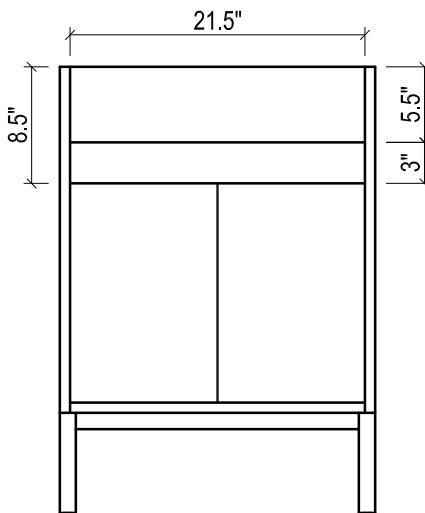

METROPOLITAN FOR TRIBECA

- WALL HUNG option is also available for this model.
Vanity height without legs is 25.3".
- Quality metal BLUM (or BLUM equivalent) soft-closing hinges and/or drawer hardware are included.

TRIBECA CERAMIC SINK

(available in 1 hole or 8" faucet drills)

FRONT VIEW

SIDE VIEW

TOP VIEW

BACK VIEW

FRONT VIEW

BACK VIEW

METROPOLITAN FOR VENICE

- WALL HUNG option is also available for this model.
Vanity height without legs is 25.3".
- Quality metal BLUM (or BLUM equivalent) soft-closing hinges and/or drawer hardware are included.

FRONT VIEW

SIDE VIEW

BACK VIEW

VENICE CERAMIC SINK

TOP VIEW

FRONT VIEW

METROPOLITAN FOR VILLA

- WALL HUNG option is also available for this model.
Vanity height without legs is 25.3".
- Quality metal BLUM (or BLUM equivalent) soft-closing hinges and/or drawer hardware are included.