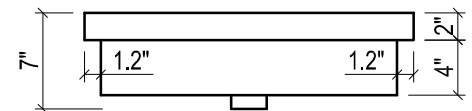

TRIBECA CERAMIC SINK

(available in 1 hole or 8" faucet drills)

FRONT VIEW

SIDE VIEW

TOP VIEW

BACK VIEW

FRONT VIEW

BACK VIEW

METROPOLITAN FOR VENICE

- WALL HUNG option is also available for this model.
Vanity height without legs is 25.3".
- Quality metal BLUM (or BLUM equivalent) soft-closing hinges and/or drawer hardware are included.

FRONT VIEW

SIDE VIEW

BACK VIEW

VENICE CERAMIC SINK

TOP VIEW

FRONT VIEW

METROPOLITAN FOR VILLA

- WALL HUNG option is also available for this model.
Vanity height without legs is 25.3".
- Quality metal BLUM (or BLUM equivalent) soft-closing hinges and/or drawer hardware are included.