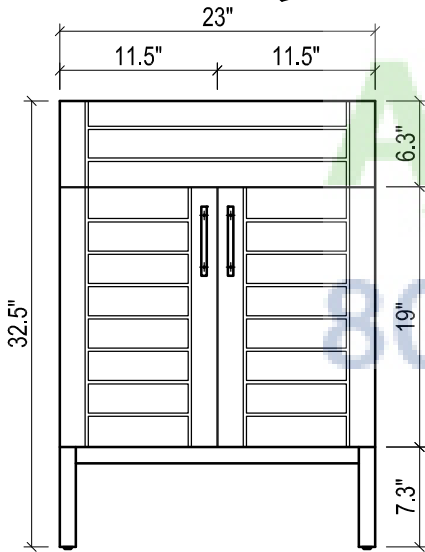

METROPOLITAN FOR TRIBECA

- WALL HUNG option is also available for this model.
Vanity height without legs is 25.3".
- Quality metal BLUM (or BLUM equivalent) soft-closing hinges and/or drawer hardware are included.

TRIBECA CERAMIC SINK

(available in 1 hole or 8" faucet drills)

FRONT VIEW

SIDE VIEW

TOP VIEW

BACK VIEW

FRONT VIEW

BACK VIEW

METROPOLITAN FOR VENICE

- WALL HUNG option is also available for this model.
Vanity height without legs is 25.3".
- Quality metal BLUM (or BLUM equivalent) soft-closing hinges and/or drawer hardware are included.

FRONT VIEW

SIDE VIEW

BACK VIEW

VENICE CERAMIC SINK

TOP VIEW

FRONT VIEW

METROPOLITAN FOR VILLA

- WALL HUNG option is also available for this model.
Vanity height without legs is 25.3".
- Quality metal BLUM (or BLUM equivalent) soft-closing hinges and/or drawer hardware are included.