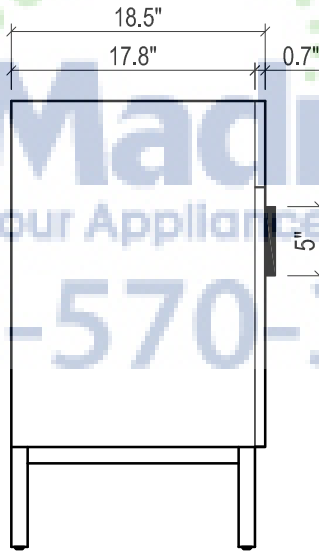

METROPOLITAN FOR TRIBECA

- WALL HUNG option is also available for this model.
Vanity height without legs is 25.3".
- Quality metal BLUM (or BLUM equivalent) soft-closing hinges and/or drawer hardware are included.

TRIBECA CERAMIC SINK

(available in 1 hole or 8" faucet drills)

FRONT VIEW

SIDE VIEW

TOP VIEW

BACK VIEW

FRONT VIEW

BACK VIEW

METROPOLITAN FOR VENICE

- WALL HUNG option is also available for this model.
Vanity height without legs is 25.3".
- Quality metal BLUM (or BLUM equivalent) soft-closing hinges and/or drawer hardware are included.

FRONT VIEW

SIDE VIEW

BACK VIEW

VENICE CERAMIC SINK

TOP VIEW

FRONT VIEW

METROPOLITAN FOR VILLA

- WALL HUNG option is also available for this model.
Vanity height without legs is 25.3".
- Quality metal BLUM (or BLUM equivalent) soft-closing hinges and/or drawer hardware are included.