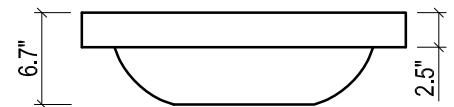

FRONT VIEW

SIDE VIEW

BACK VIEW

VENICE CERAMIC SINK

TOP VIEW

FRONT VIEW

METROPOLITAN FOR VILLA

- WALL HUNG option is also available for this model.
Vanity height without legs is 25.3".
- Quality metal BLUM (or BLUM equivalent) soft-closing hinges and/or drawer hardware are included.