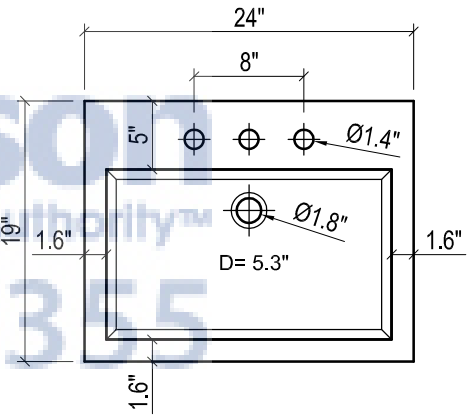

METROPOLITAN FOR TRIBECA

- WALL HUNG option is also available for this model.
Vanity height without legs is 25.3".
- Quality metal BLUM (or BLUM equivalent) soft-closing hinges and/or drawer hardware are included.

TRIBECA CERAMIC SINK

(available in 1 hole or 8" faucet drills)

FRONT VIEW

SIDE VIEW

TOP VIEW

BACK VIEW

FRONT VIEW

BACK VIEW

METROPOLITAN FOR VENICE

- WALL HUNG option is also available for this model.
Vanity height without legs is 25.3".
- Quality metal BLUM (or BLUM equivalent) soft-closing hinges and/or drawer hardware are included.

FRONT VIEW

SIDE VIEW

BACK VIEW

VENICE CERAMIC SINK

TOP VIEW

FRONT VIEW

METROPOLITAN FOR VILLA

- WALL HUNG option is also available for this model.
Vanity height without legs is 25.3".
- Quality metal BLUM (or BLUM equivalent) soft-closing hinges and/or drawer hardware are included.