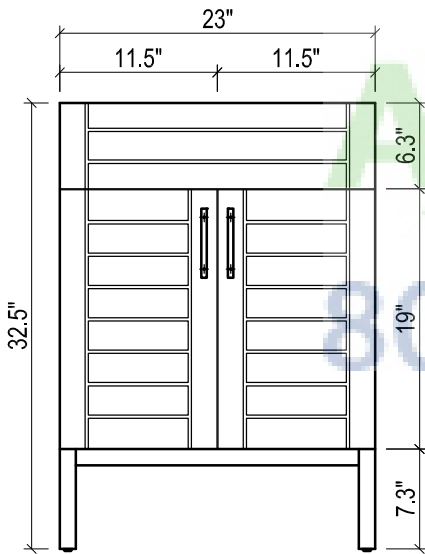

METROPOLITAN FOR TRIBECA

- WALL HUNG option is also available for this model.
Vanity height without legs is 25.3".
- Quality metal BLUM (or BLUM equivalent) soft-closing hinges and/or drawer hardware are included.

TRIBECA CERAMIC SINK

(available in 1 hole or 8" faucet drills)

FRONT VIEW

SIDE VIEW

TOP VIEW

BACK VIEW

FRONT VIEW

BACK VIEW

METROPOLITAN FOR VENICE

- WALL HUNG option is also available for this model.
Vanity height without legs is 25.3".
- Quality metal BLUM (or BLUM equivalent) soft-closing hinges and/or drawer hardware are included.

FRONT VIEW

SIDE VIEW

BACK VIEW

VENICE CERAMIC SINK

TOP VIEW

FRONT VIEW

METROPOLITAN FOR VILLA

- WALL HUNG option is also available for this model.
Vanity height without legs is 25.3".
- Quality metal BLUM (or BLUM equivalent) soft-closing hinges and/or drawer hardware are included.