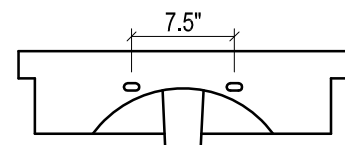

TRIBECA CERAMIC SINK

(available in 1 hole or 8" faucet drills)

FRONT VIEW

SIDE VIEW

TOP VIEW

BACK VIEW

FRONT VIEW

BACK VIEW

METROPOLITAN FOR VENICE

- WALL HUNG option is also available for this model.
Vanity height without legs is 25.3".
- Quality metal BLUM (or BLUM equivalent) soft-closing hinges and/or drawer hardware are included.

FRONT VIEW

SIDE VIEW

BACK VIEW

VENICE CERAMIC SINK

TOP VIEW

FRONT VIEW

METROPOLITAN FOR VILLA

- WALL HUNG option is also available for this model.
Vanity height without legs is 25.3".
- Quality metal BLUM (or BLUM equivalent) soft-closing hinges and/or drawer hardware are included.