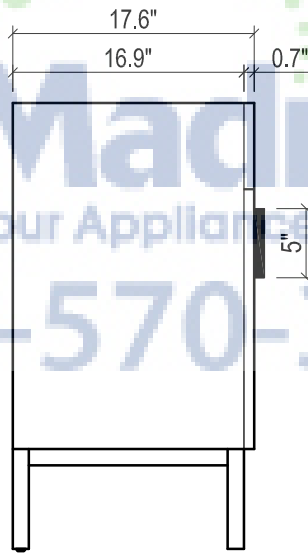

METROPOLITAN FOR LAGUNA

- WALL HUNG option is also available for this model.
  Vanity height without legs is 25.3".
- Quality metal BLUM (or BLUM equivalent) soft-closing hinges and/or drawer hardware are included.

LAGUNA CERAMIC SINK

SIDE VIEW