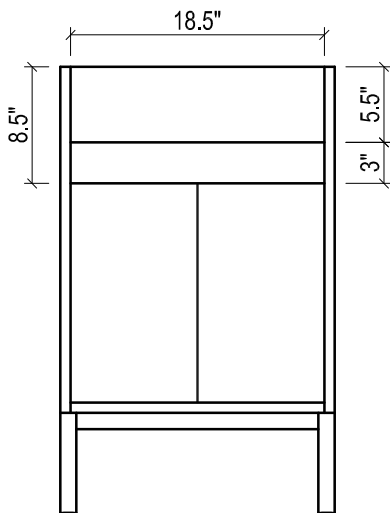

- WALL HUNG option is also available for this model.
Vanity height without legs is 25.3".
- Quality metal BLUM (or BLUM equivalent) soft-closing hinges and/or drawer hardware are included.

MILANO CERAMIC SINK

METROPOLITAN FOR TRIBECA

- WALL HUNG option is also available for this model.
Vanity height without legs is 25.3".
- Quality metal BLUM (or BLUM equivalent) soft-closing hinges and/or drawer hardware are included.

FRONT VIEW

SIDE VIEW

BACK VIEW

TRIBECA CERAMIC SINK

(available in 1 hole or 8" faucet drills)

TOP VIEW

FRONT VIEW

BACK VIEW