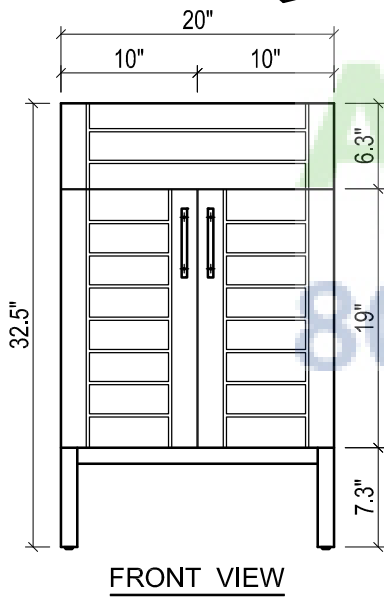

METROPOLITAN FOR LAGUNA

- WALL HUNG option is also available for this model.
Vanity height without legs is 25.3".
- Quality metal BLUM (or BLUM equivalent) soft-closing hinges and/or drawer hardware are included.

- WALL HUNG option is also available for this model.
Vanity height without legs is 25.3".
- Quality metal BLUM (or BLUM equivalent) soft-closing hinges and/or drawer hardware are included.

MILANO CERAMIC SINK

METROPOLITAN FOR TRIBECA

- WALL HUNG option is also available for this model.
Vanity height without legs is 25.3".
- Quality metal BLUM (or BLUM equivalent) soft-closing hinges and/or drawer hardware are included.

FRONT VIEW

SIDE VIEW

BACK VIEW

TRIBECA CERAMIC SINK

(available in 1 hole or 8" faucet drills)

TOP VIEW

FRONT VIEW

BACK VIEW