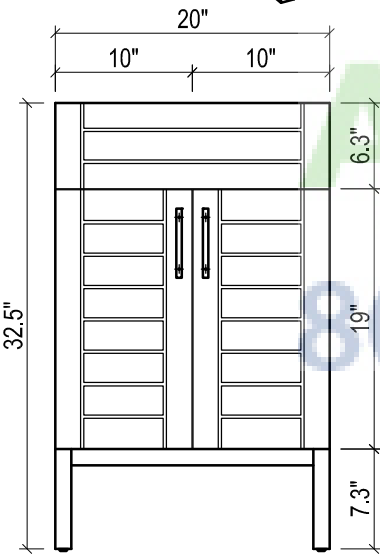

METROPOLITAN FOR LAGUNA

- WALL HUNG option is also available for this model.
Vanity height without legs is 25.3".
- Quality metal BLUM (or BLUM equivalent) soft-closing hinges and/or drawer hardware are included.

- WALL HUNG option is also available for this model.
Vanity height without legs is 25.3".
- Quality metal BLUM (or BLUM equivalent) soft-closing hinges and/or drawer hardware are included.

MILANO CERAMIC SINK

METROPOLITAN FOR TRIBECA

- WALL HUNG option is also available for this model.
Vanity height without legs is 25.3".
- Quality metal BLUM (or BLUM equivalent) soft-closing hinges and/or drawer hardware are included.

FRONT VIEW

SIDE VIEW

BACK VIEW

TRIBECA CERAMIC SINK

(available in 1 hole or 8" faucet drills)

TOP VIEW

FRONT VIEW

BACK VIEW