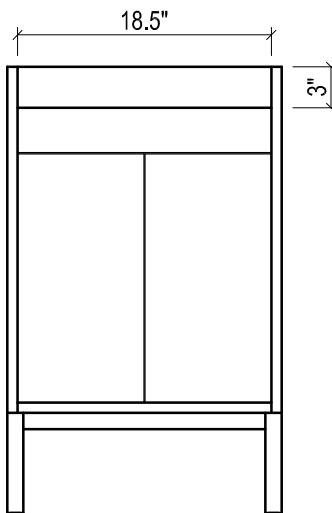

METROPOLITAN FOR LAGUNA

- WALL HUNG option is also available for this model.
  Vanity height without legs is 25.3".
- Quality metal BLUM (or BLUM equivalent) soft-closing hinges and/or drawer hardware are included.

LAGUNA CERAMIC SINK

BACK VIEW