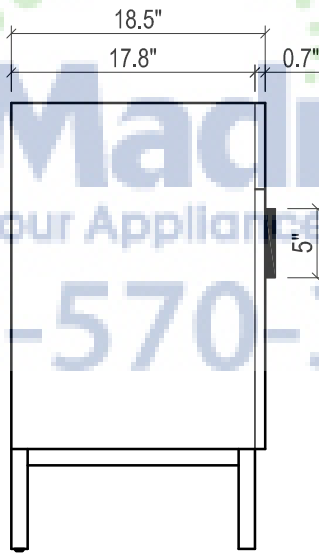

METROPOLITAN FOR TRIBECA

- WALL HUNG option is also available for this model.
  Vanity height without legs is 25.3".
- Quality metal BLUM (or BLUM equivalent) soft-closing hinges and/or drawer hardware are included.

SIDE VIEW

TRIBECA CERAMIC SINK

(available in 1 hole or 8" faucet drills)