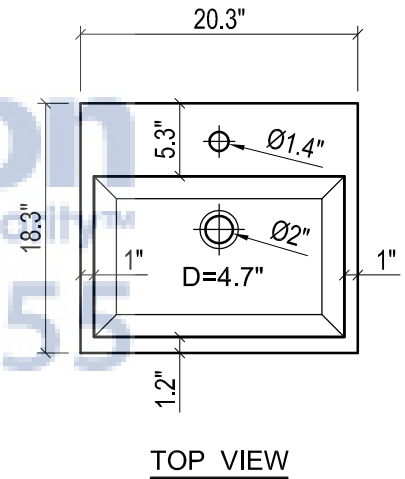

- WALL HUNG option is also available for this model.
Vanity height without legs is 25.3".
- Quality metal BLUM (or BLUM equivalent) soft-closing hinges and/or drawer hardware are included.

MILANO CERAMIC SINK

METROPOLITAN FOR TRIBECA

- WALL HUNG option is also available for this model.
Vanity height without legs is 25.3".
- Quality metal BLUM (or BLUM equivalent) soft-closing hinges and/or drawer hardware are included.

FRONT VIEW

SIDE VIEW

BACK VIEW

TRIBECA CERAMIC SINK

(available in 1 hole or 8" faucet drills)

TOP VIEW

FRONT VIEW

BACK VIEW