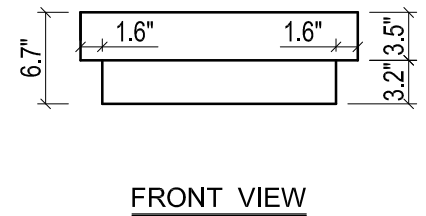

- WALL HUNG option is also available for this model.
Vanity height without legs is 25.3".
- Quality metal BLUM (or BLUM equivalent) soft-closing hinges and/or drawer hardware are included.

MILANO CERAMIC SINK

METROPOLITAN FOR TRIBECA

- WALL HUNG option is also available for this model.
Vanity height without legs is 25.3".
- Quality metal BLUM (or BLUM equivalent) soft-closing hinges and/or drawer hardware are included.