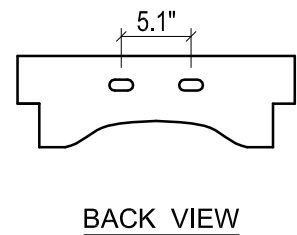

- WALL HUNG option is also available for this model.
Vanity height without legs is 25.3".
- Quality metal BLUM (or BLUM equivalent) soft-closing hinges and/or drawer hardware are included.

MILANO CERAMIC SINK

METROPOLITAN FOR TRIBECA

- WALL HUNG option is also available for this model.
Vanity height without legs is 25.3".
- Quality metal BLUM (or BLUM equivalent) soft-closing hinges and/or drawer hardware are included.

FRONT VIEW

SIDE VIEW

BACK VIEW

TRIBECA CERAMIC SINK

(available in 1 hole or 8" faucet drills)

TOP VIEW

FRONT VIEW

BACK VIEW