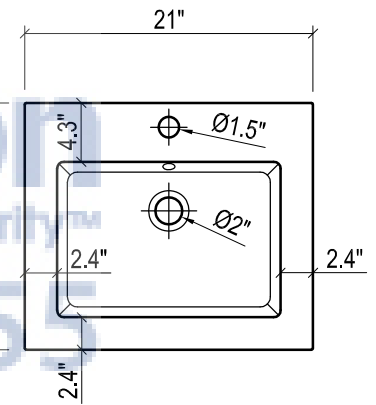

METROPOLITAN FOR LAGUNA

- WALL HUNG option is also available for this model.
  Vanity height without legs is 25.3".
- Quality metal BLUM (or BLUM equivalent) soft-closing hinges and/or drawer hardware are included.

LAGUNA CERAMIC SINK

TOP VIEW