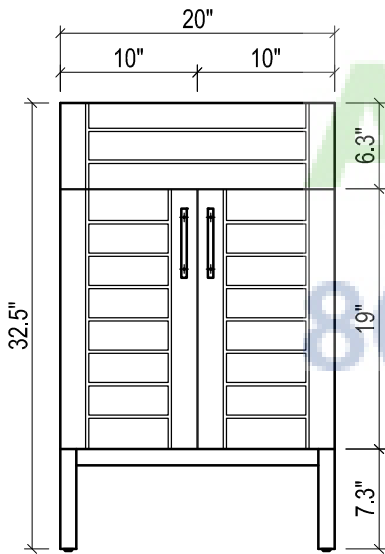

METROPOLITAN FOR LAGUNA

- WALL HUNG option is also available for this model.
  Vanity height without legs is 25.3".
- Quality metal BLUM (or BLUM equivalent) soft-closing hinges and/or drawer hardware are included.

LAGUNA CERAMIC SINK

FRONT VIEW