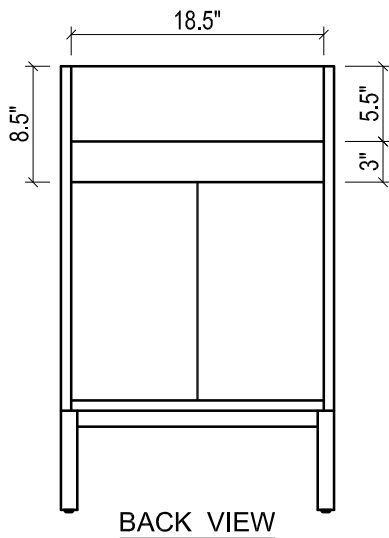

- WALL HUNG option is also available for this model.
Vanity height without legs is 25.3".
- Quality metal BLUM (or BLUM equivalent) soft-closing hinges and/or drawer hardware are included.

MILANO CERAMIC SINK

METROPOLITAN FOR TRIBECA

- WALL HUNG option is also available for this model.
Vanity height without legs is 25.3".
- Quality metal BLUM (or BLUM equivalent) soft-closing hinges and/or drawer hardware are included.

FRONT VIEW

SIDE VIEW

BACK VIEW

TRIBECA CERAMIC SINK

(available in 1 hole or 8" faucet drills)

TOP VIEW

FRONT VIEW

BACK VIEW