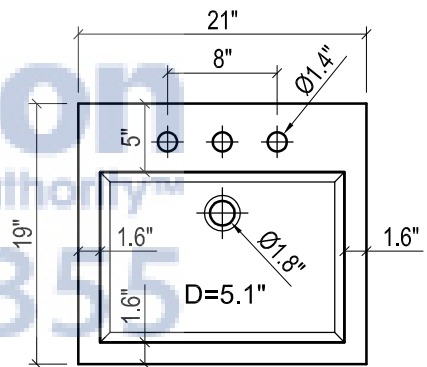

- WALL HUNG option is also available for this model.
Vanity height without legs is 25.3".
- Quality metal BLUM (or BLUM equivalent) soft-closing hinges and/or drawer hardware are included.

MILANO CERAMIC SINK

METROPOLITAN FOR TRIBECA

- WALL HUNG option is also available for this model.
Vanity height without legs is 25.3".
- Quality metal BLUM (or BLUM equivalent) soft-closing hinges and/or drawer hardware are included.

FRONT VIEW

SIDE VIEW

BACK VIEW

TRIBECA CERAMIC SINK

(available in 1 hole or 8" faucet drills)

TOP VIEW

FRONT VIEW

BACK VIEW