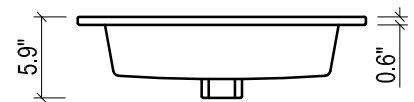

METROPOLITAN FOR LAGUNA

- WALL HUNG option is also available for this model.
  Vanity height without legs is 25.3".
- Quality metal BLUM (or BLUM equivalent) soft-closing hinges and/or drawer hardware are included.

LAGUNA CERAMIC SINK

FRONT VIEW