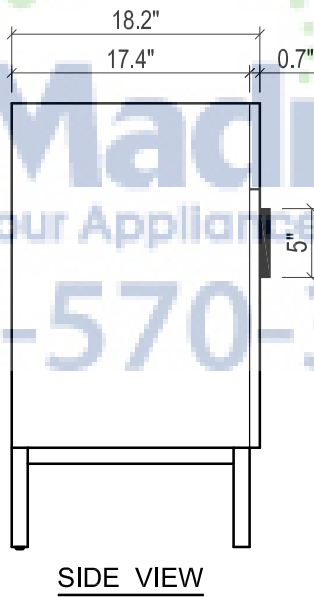

- WALL HUNG option is also available for this model.
Vanity height without legs is 25.3".
- Quality metal BLUM (or BLUM equivalent) soft-closing hinges and/or drawer hardware are included.

MILANO CERAMIC SINK