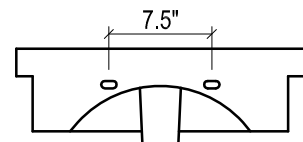

- WALL HUNG option is also available for this model.
Vanity height without legs is 25.3".
- Quality metal BLUM (or BLUM equivalent) soft-closing hinges and/or drawer hardware are included.

MILANO CERAMIC SINK

METROPOLITAN FOR TRIBECA

- WALL HUNG option is also available for this model.
Vanity height without legs is 25.3".
- Quality metal BLUM (or BLUM equivalent) soft-closing hinges and/or drawer hardware are included.

FRONT VIEW

SIDE VIEW

BACK VIEW

TRIBECA CERAMIC SINK

(available in 1 hole or 8" faucet drills)

TOP VIEW

FRONT VIEW

BACK VIEW