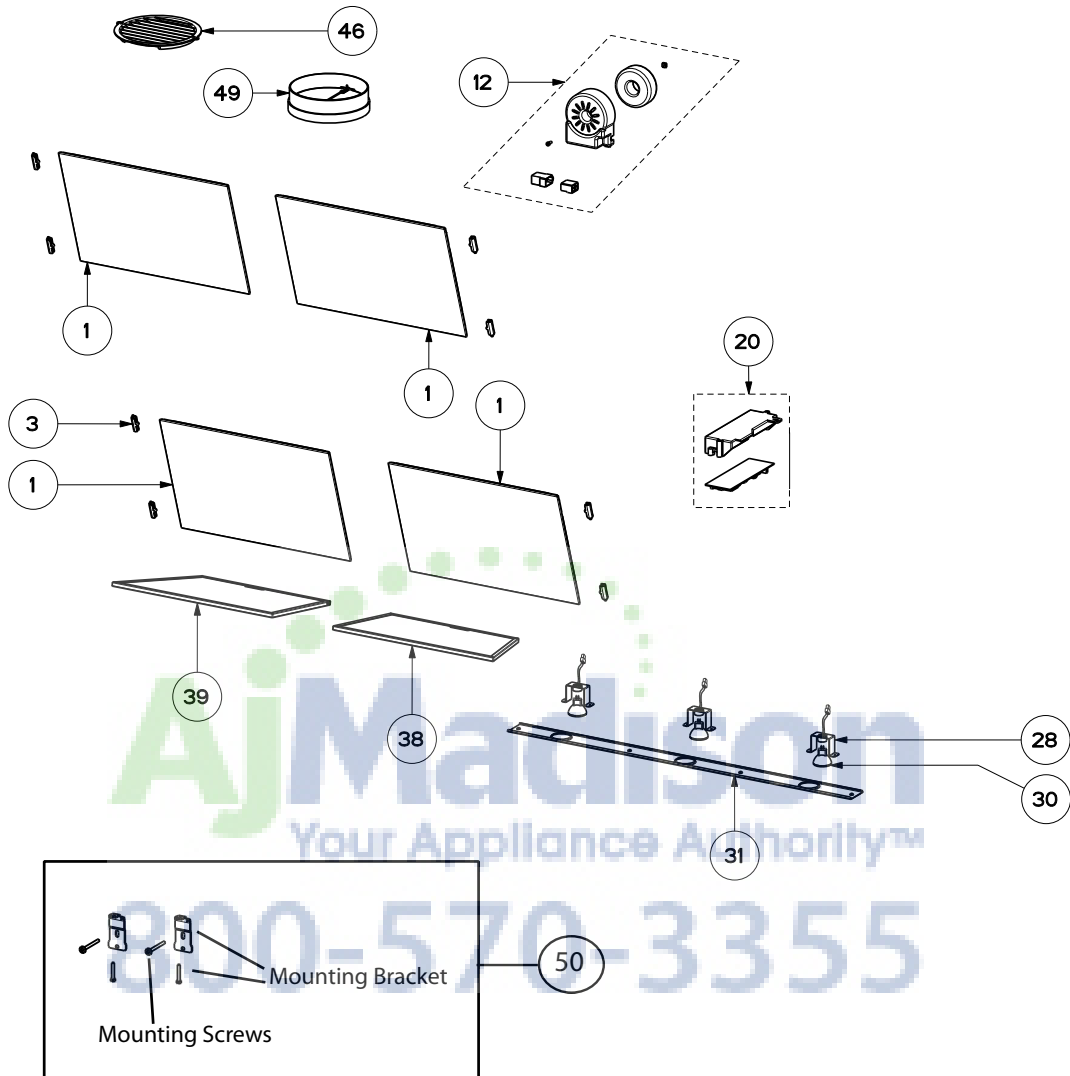

MATRIX

body components

	Model Number	MATR36SS / 110.0065.462	
Key	Description	36	Qty Req.
1	Panel Kit (2)	133.0058.739	2
3	Panel hinge	133.0057.285	4
12	transformer kit	133.0053.047	1
20	control board kit	133.0052.878	1
28	lamp holder	133.0065.392	3
30	Halogen Lamp	133.0046.418	3
31	Light Frame Panel	133.0058.742	1
38	Grease Filter (DX)	133.0017.021	1
39	Grease Filter (SX)	133.0017.020	1
46	Ductless Vent Grate	133.0016.965	1
49	Damper	133.0055.994	1
50	Mounting Kit Matrix	133.0084.484	1

MATRIX

control components

	Model Number	MATR36SS / 110.0065.462	
Key	Description	36	Qty Req.
101	Cable connector	133.0057.238	1
150	Remote Control	133.0065.406	1
199	Switchboard kit	133.0056.743	1

MATRIX