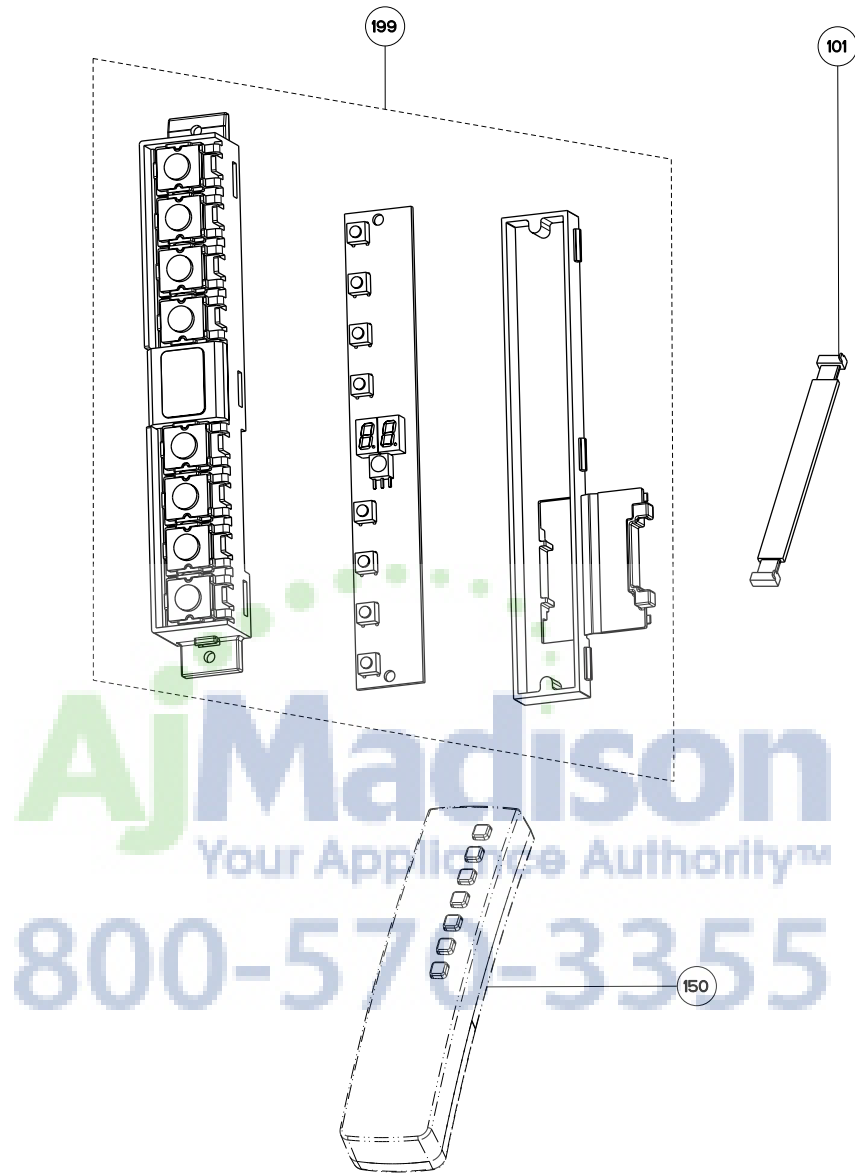

MATRIX

body components

	Model Number	MATR36SS / 110.0065.462	
Key	Description	36	Qty Req.
1	Panel Kit (2)	133.0058.739	2
3	Panel hinge	133.0057.285	4
12	transformer kit	133.0053.047	1
20	control board kit	133.0052.878	1
28	lamp holder	133.0065.392	3
30	Halogen Lamp	133.0046.418	3
31	Light Frame Panel	133.0058.742	1
38	Grease Filter (DX)	133.0017.021	1
39	Grease Filter (SX)	133.0017.020	1
46	Ductless Vent Grate	133.0016.965	1
49	Damper	133.0055.994	1
50	Mounting Kit Matrix	133.0084.484	1

MATRIX

control components

	Model Number	MATR36SS / 110.0065.462	
Key	Description	36	Qty Req.
101	Cable connector	133.0057.238	1
150	Remote Control	133.0065.406	1
199	Switchboard kit	133.0056.743	1

MATRIX

motor components

	Model Number	MATR36SS / 110.0065.462	
Key	Description	36	Qty Req.
303	Capacitor	133.0056.183	1
399	motor group	133.0056.182	1