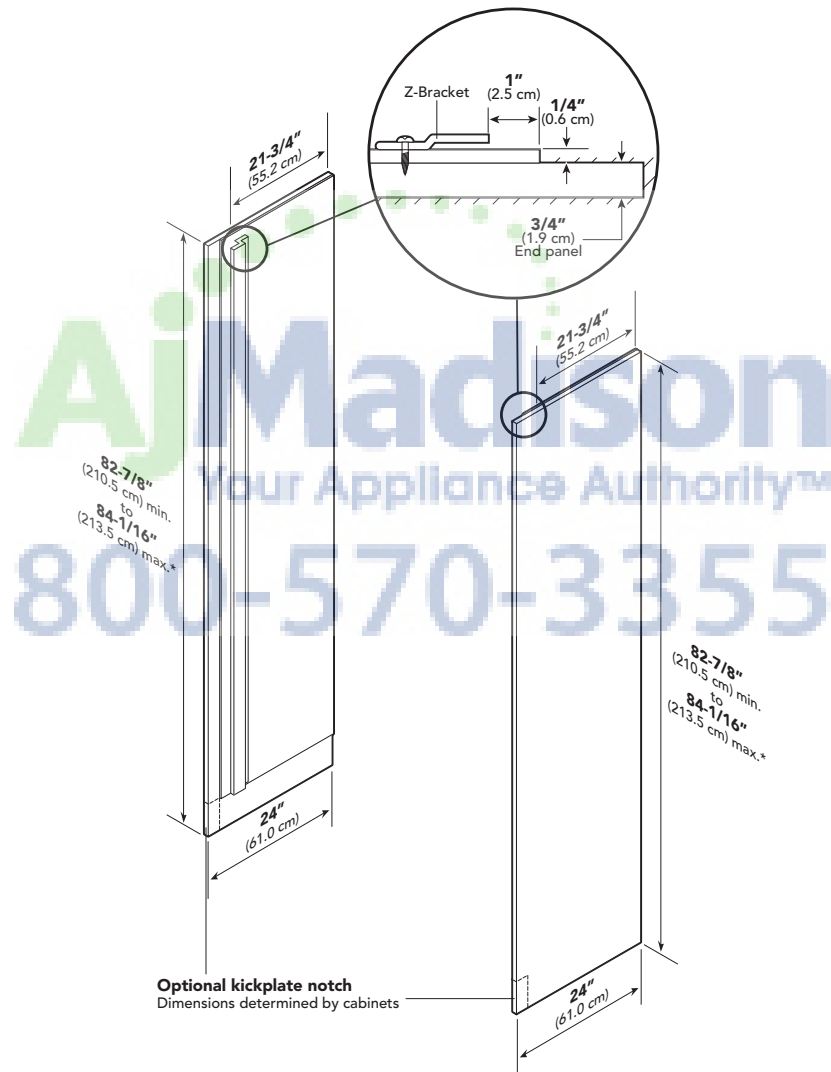

### Dimensions & Specifications

#### CUSTOM SIDE PANEL DIMENSIONS

FDSB5421

FDSB5421D

**Note:** Adding a 3/4" (1.9 cm) side panel adds an additional 3/4" (1.9 cm) to the overall width of the product for each side panel. Requires side panel hardware kit (Kit model number – SPHKDS)

FDSB5421/FDSB5421D	
Overall panel width	3/4" (1.9 cm)
Overall panel height	82-7/8" (210.5 cm) min. to 84-1/16" (213.5 cm) max.*
Overall panel depth	24" (61.0 cm)

\*Depending on how high leveling feet are raised and cabinet enclosure height.