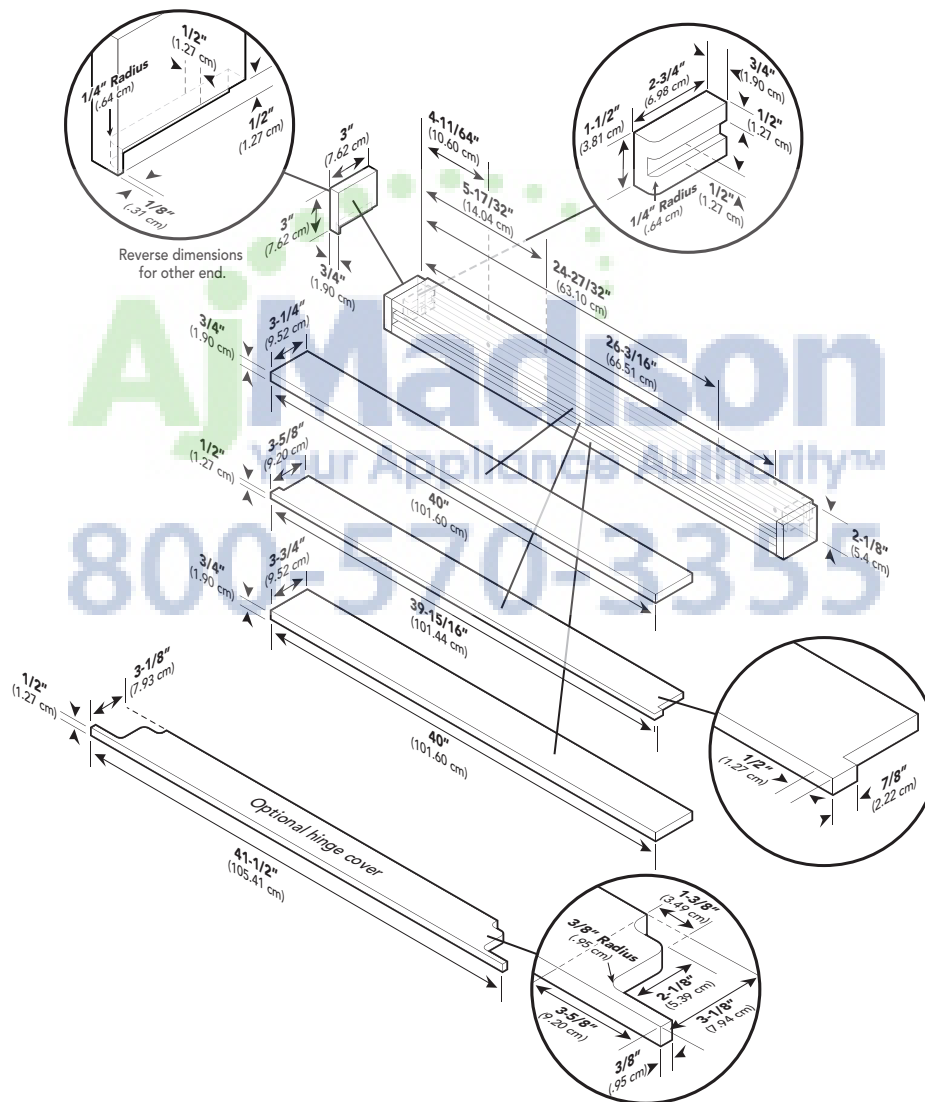

## Dimensions & Specifications

### Dimensions & Specifications

#### FDSB5421/5421D

Overall grille width	41-1/2" (108.0 cm)
Overall grille height	3" (7.6 cm)
Overall grille depth	3-3/4" (9.5 cm)