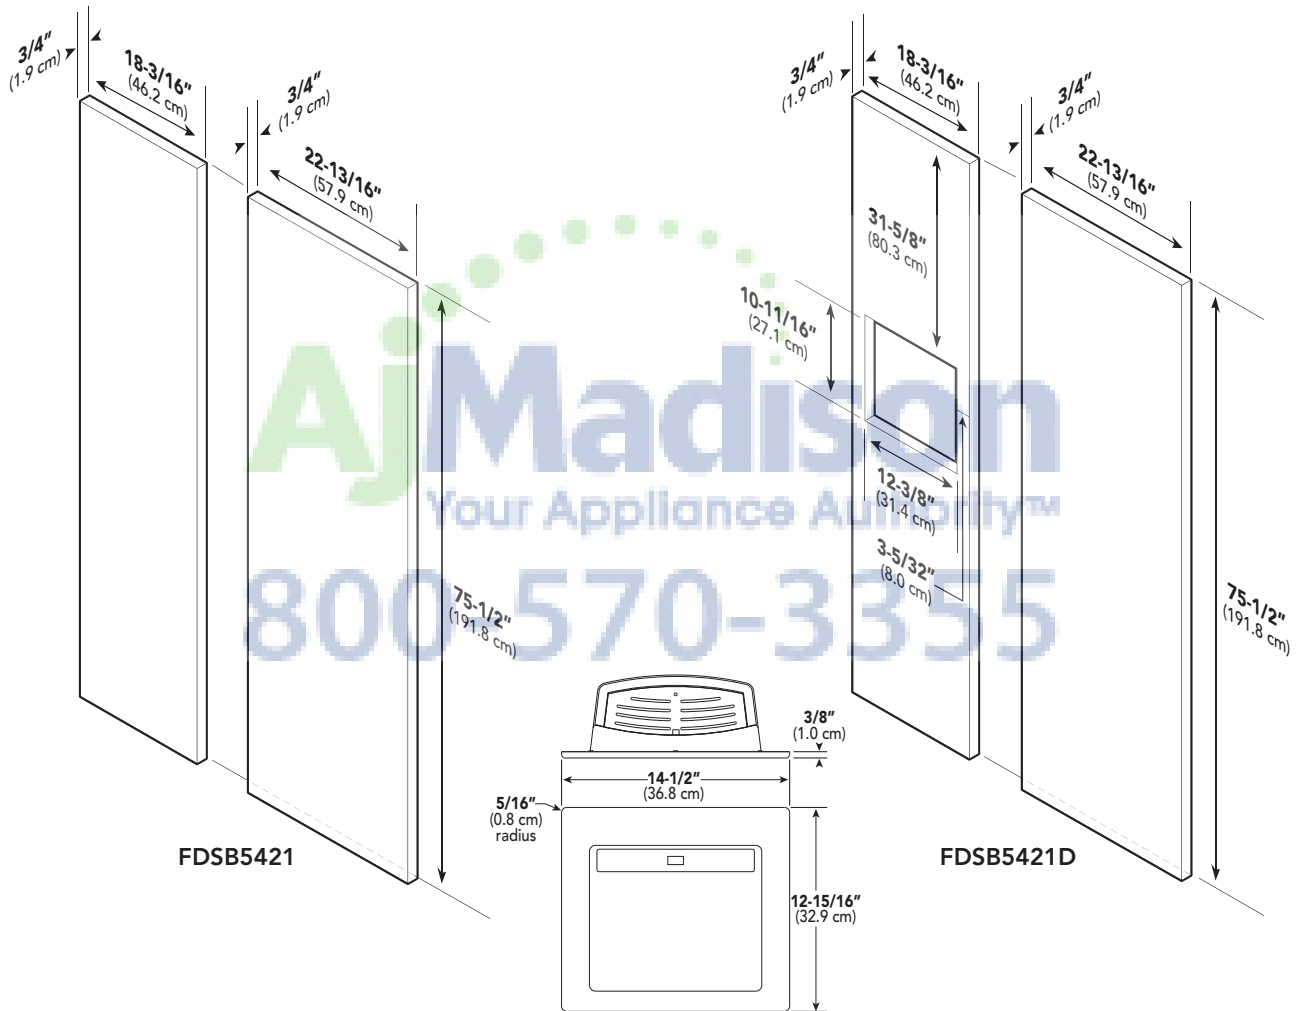

# CUSTOM PANEL-REFRIGERATION

Built-In 42"W. Side-By-Side Refrigerator/Freezer & Refrigerator/Freezer with Dispenser—FDSB5421/5421D

## Dimensions & Specifications

### CUSTOM PANEL DIMENSIONS

FDSB5421

FDSB5421D

**Note:** Panel overlays must be dry, solid, straight one piece panels. The use of multiple panel pieces to achieve the dimensions is not recommended.

FDSB5421/5421D	
Overall panel width	
Refrigerator front	22-13/16" (57.9 cm)
Freezer front	18-3/16" (46.2 cm)
Overall panel height	75-1/2" (191.8 cm)
Overall panel depth	3/4" (1.9 cm)*
Maximum panel weight	
Refrigerator front	40 lbs. (18.1 kg)
Freezer front	35 lbs. (15.9 kg)

## Built-In 42"W. Side-By-Side Refrigerator/Freezer & Refrigerator/Freezer with Dispenser—FDSB5421/5421D