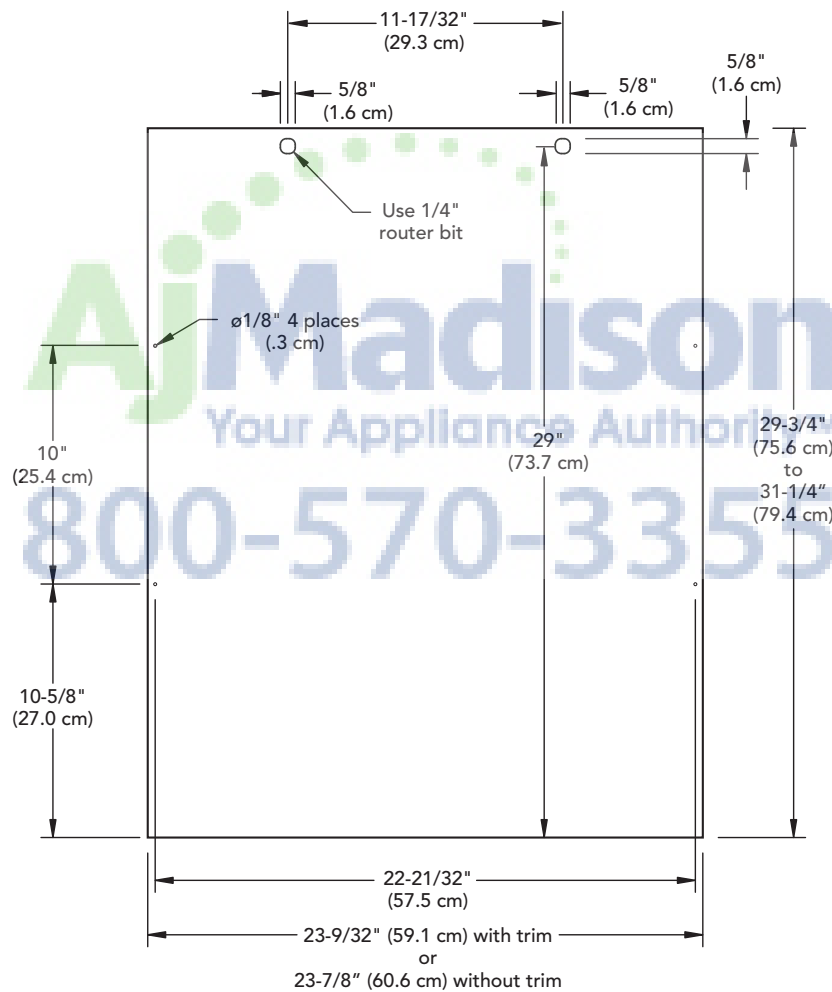

CUSTOM PANEL-KITCHEN CLEANUP

Built-In 24"W. Dishwasher—200/450E

Dimensions & Specifications

CUSTOM PANEL DIMENSIONS

FDB200/DFB450E

Note: Check that the door can be opened at any angle. If it tends to fall down, you may need to adjust the door spring tension.

FDB200/DFB450E	
Overall panel width (with side trim)	23-9/32" (59.1 cm)
Overall panel width (without side trim)	23-7/8" (60.6 cm)
Overall panel height	29-3/4" (75.6 cm)
Overall panel depth	5/8" (1.6 cm)
Maximum panel weight	18 lbs. (8.2 kg)