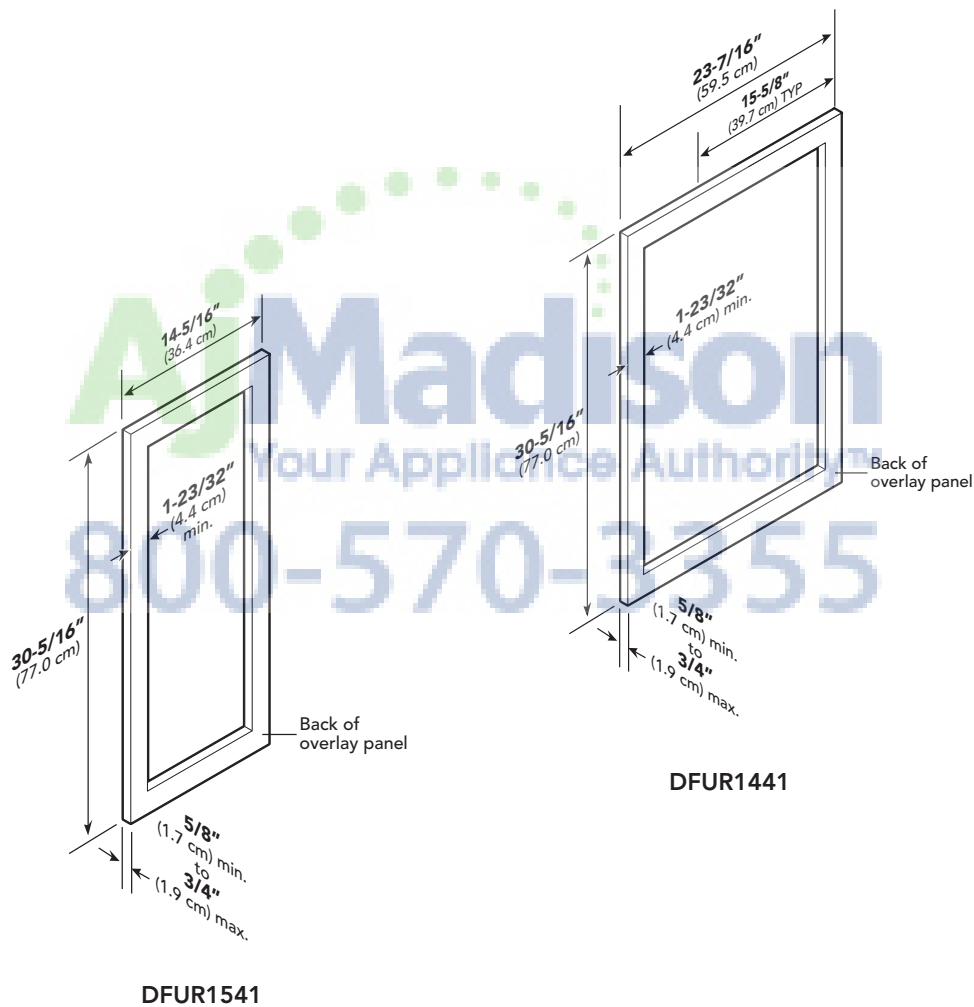

Dimensions & Specifications

CUSTOM PANEL DIMENSIONS

DFUR1541

DFUR1441

DFUR1541

DFUR1441

	DFUR1541	DFUR1441
Overall panel width	14-5/16" (36.4 cm)	23-7/16" (59.5 cm)
Overall panel height	30-5/16" (77.0 cm)	
Overall panel depth	5/8" (1.7 cm) min. to 3/4" (1.9 cm) max.	
Maximum panel weight	20 lbs. (9.1 kg)	