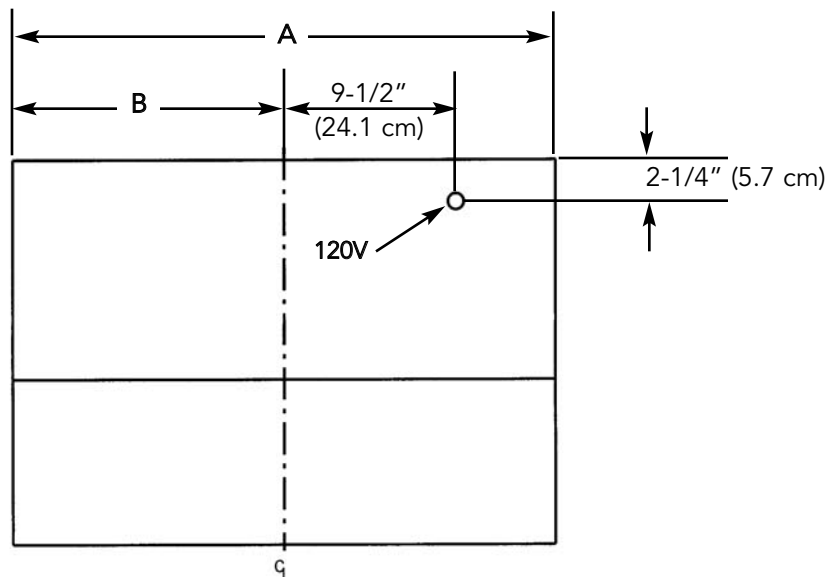

# RECIRCULATING WALL HOOD DIMENSIONS (VWH/VRK Models)

Side View

	A	B
24" W.	23 7/8" (60.6 cm)	11-15/16" (30.3 cm)
30" W.	29-7/8" (75.9 cm)	14-15/16" (37.9 cm)
36" W.	35-7/8" (91.1 cm)	17-15/16" (45.6 cm)