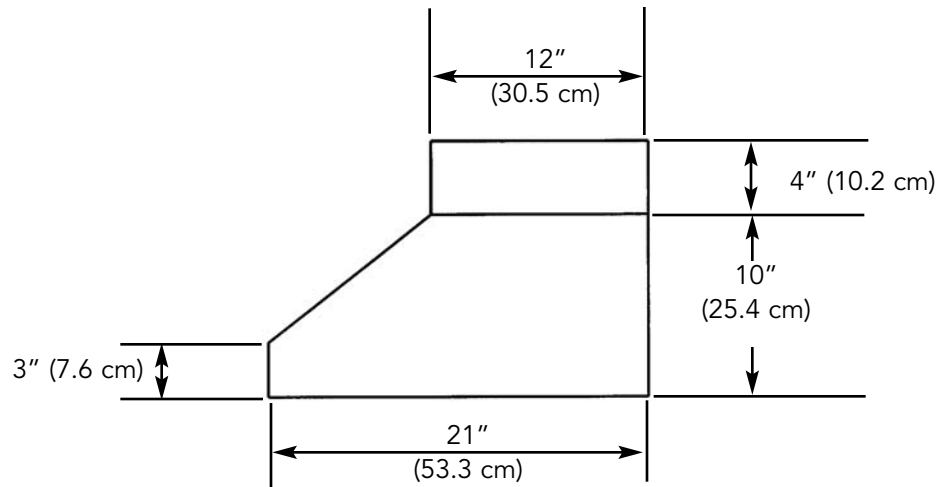

# RECIRCULATING WALL HOOD DIMENSIONS (VWH/VRK Models)

Side View

	A	B
24" W.	23 7/8" (60.6 cm)	11-15/16" (30.3 cm)
30" W.	29-7/8" (75.9 cm)	14-15/16" (37.9 cm)
36" W.	35-7/8" (91.1 cm)	17-15/16" (45.6 cm)