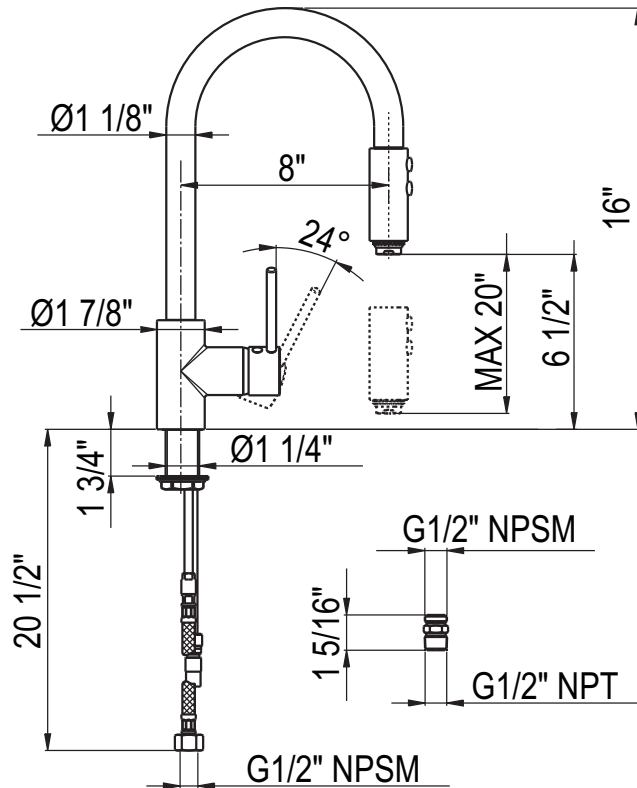

WARRANTY

- Limited Lifetime