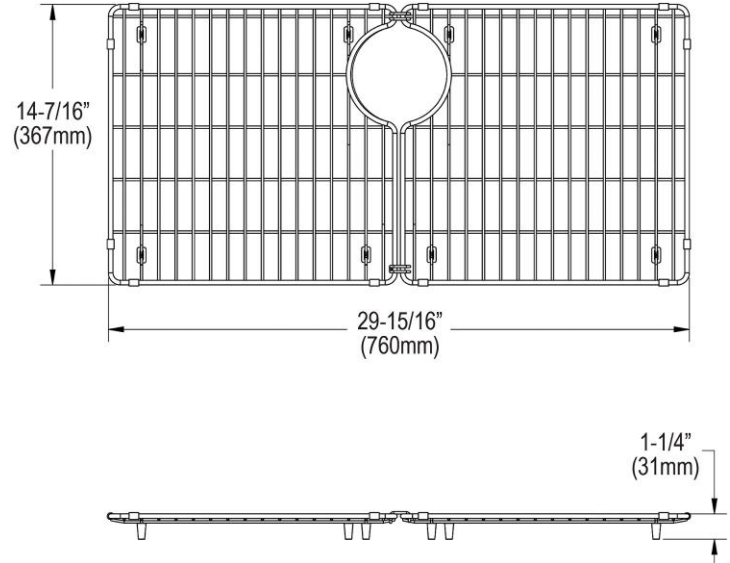

PRODUCT SPECIFICATIONS

Bottom Grid. Overall dimensions are 14-7/16" x 29-15/16" x 1-1/4".

Made of Stainless Steel

Bottom grids are:

- Custom designed to protect and cover the bottom of your sink.
- Properly positioned opening for convenient access to drain or disposer.
- Built from solid stainless steel to resist corrosion and provide years of service.

Material:	Stainless Steel
Dimensions:	14-7/16" x 29-15/16" x 1-1/4"

NO IMAGE AVAILABLE

AMERICAN PRIDE. A LIFETIME TRADITION.
Like your family, the Elkay family has values and traditions that endure. For almost a century, Elkay has been a family-owned and operated company, providing thousands of jobs that support our families and communities.

[Clean and Care Manual (PDF)](#)

[Clean and Care Manual (PDF)](#)

[Warranty (PDF)](#)

PART: _____ QTY: _____

PROJECT: _____

CONTACT: _____

DATE: _____

NOTES: _____

APPROVAL: _____

In keeping with our policy of continuing product improvement, Elkay reserves the right to change product specifications without notice. Please visit elkay.com for the most current version of Elkay product specification sheets. This specification describes an Elkay product with design, quality, and functional benefits to the user. When making a comparison of other producers' offerings, be certain these features are not overlooked.