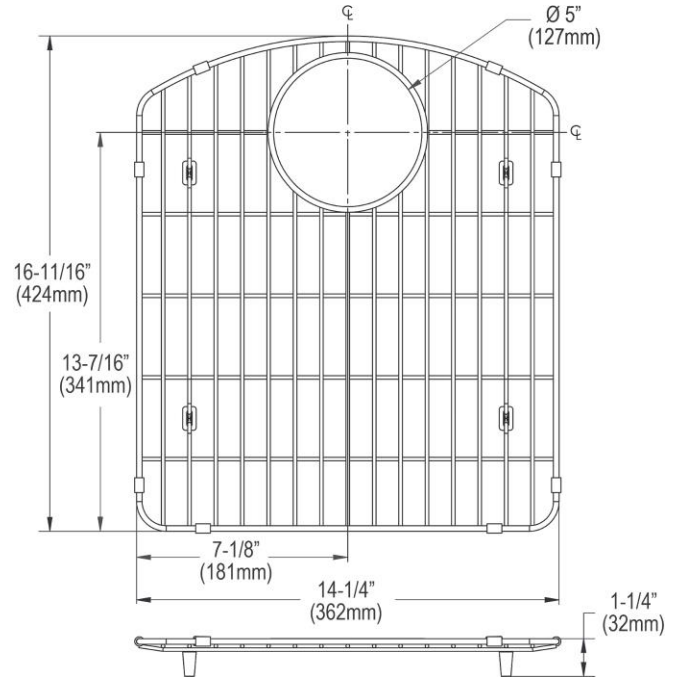

Material:	Stainless Steel
Finish:	Polished Stainless Steel
Dimensions:	15-1/16" x 17-3/16" x 1"
Fits Bowl Size(s):	17-3/16" x 19-5/16"

Special Note: For bowls with rear center drain opening.

AMERICAN PRIDE. A LIFETIME TRADITION.
Like your family, the Elkay family has values and traditions that endure. For almost a century, Elkay has been a family-owned and operated company, providing thousands of jobs that support our families and communities.

[Clean and Care Manual (PDF)](#)

[Clean and Care Manual (PDF)](#)

[Warranty (PDF)](#)