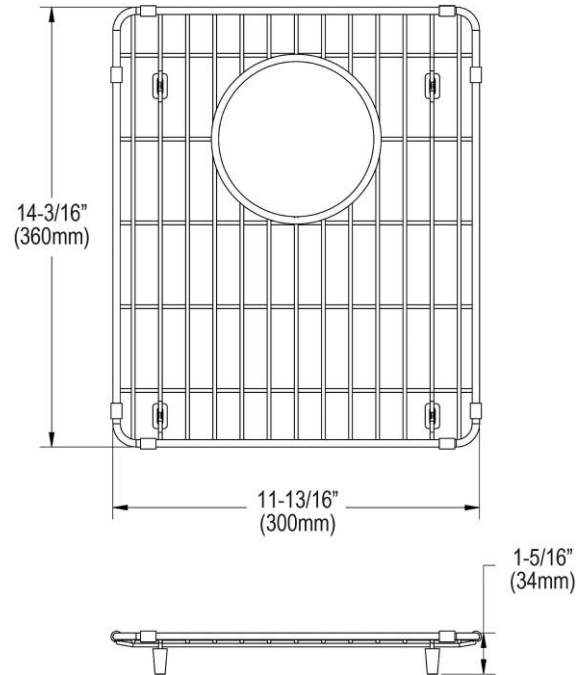

AMERICAN PRIDE. A LIFETIME TRADITION.

Like your family, the Elkay family has values and traditions that endure. For almost a century, Elkay has been a family-owned and operated company, providing thousands of jobs that support our families and communities.

[Clean and Care Manual (PDF)](#)

[Clean and Care Manual (PDF)](#)

[Warranty (PDF)](#)