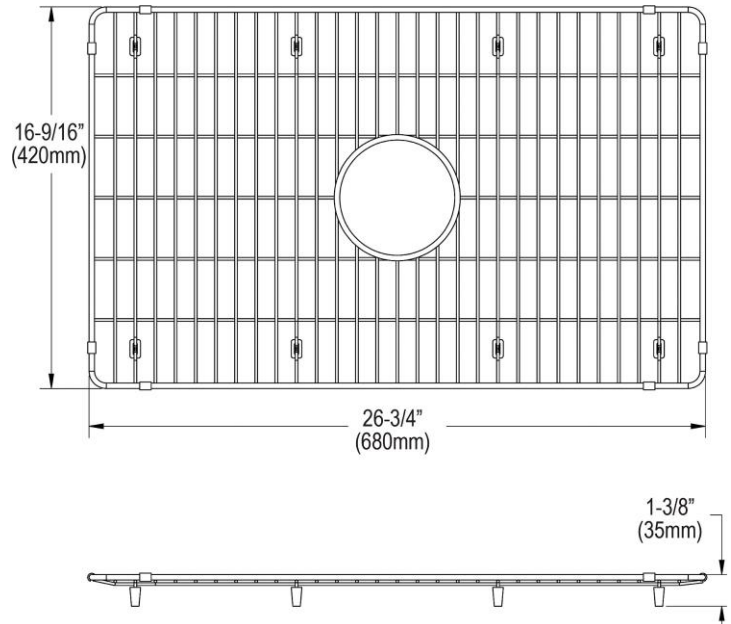

AMERICAN PRIDE. A LIFETIME TRADITION.

Like your family, the Elkay family has values and traditions that endure. For almost a century, Elkay has been a family-owned and operated company, providing thousands of jobs that support our families and communities.

[Clean and Care Manual (PDF)](#)

[Clean and Care Manual (PDF)](#)

[Warranty (PDF)](#)