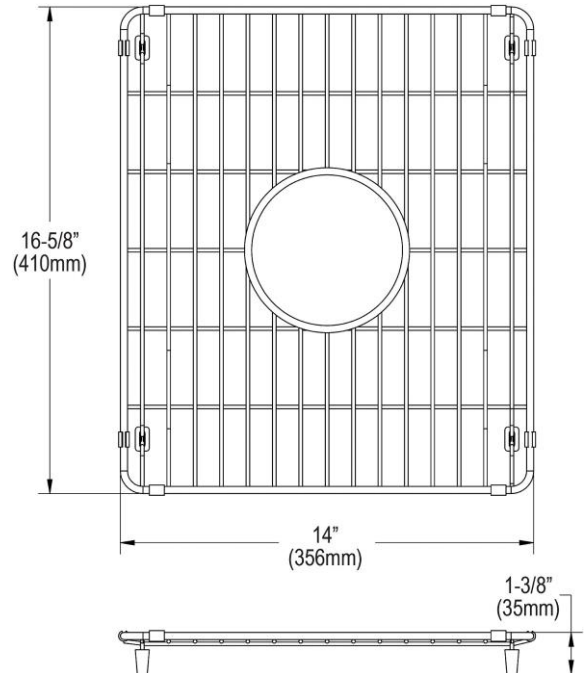

AMERICAN PRIDE. A LIFETIME TRADITION.

Like your family, the Elkay family has values and traditions that endure. For almost a century, Elkay has been a family-owned and operated company, providing thousands of jobs that support our families and communities.

[Clean and Care Manual (PDF)](#)

[Clean and Care Manual (PDF)](#)

[Warranty (PDF)](#)