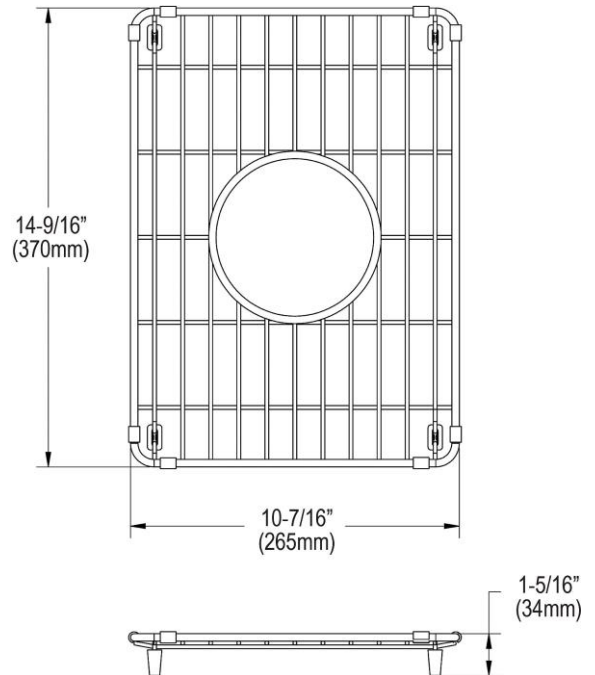

AMERICAN PRIDE. A LIFETIME TRADITION.

Like your family, the Elkay family has values and traditions that endure. For almost a century, Elkay has been a family-owned and operated company, providing thousands of jobs that support our families and communities.

[Clean and Care Manual (PDF)](#)

[Clean and Care Manual (PDF)](#)

[Warranty (PDF)](#)