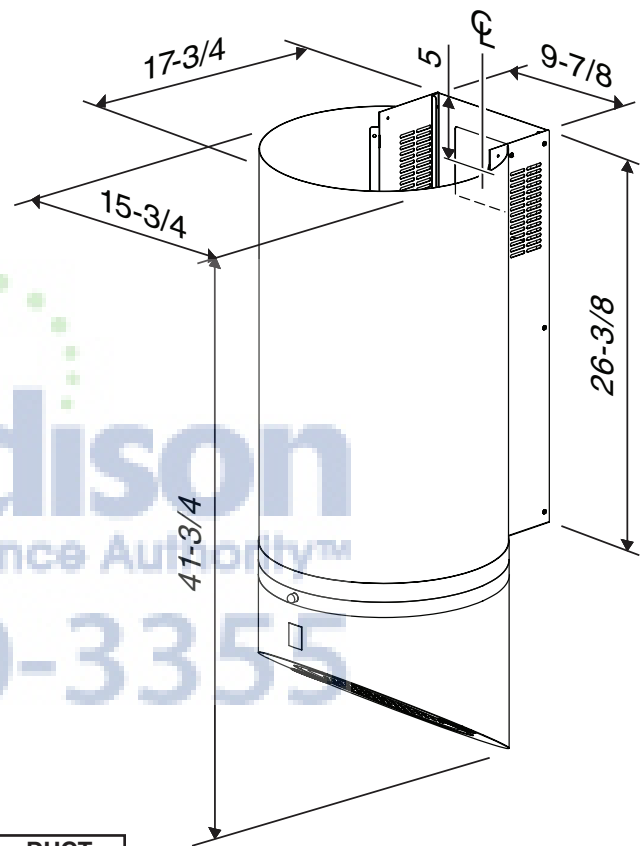

OPTIONS

- Replacement charcoal filters available (Model AFCWM33)

SPECIFICATIONS

VOLTS	HZ	AMPS	CFM		SONES		DUCT
			MAX.	NORM.	MAX.	NORM.	
120	60	3.12	400	200	7.0	3.0	6" Round

HVI-2100 CERTIFIED RATINGS comply with new testing technologies and procedures prescribed by the Home Ventilating Institute, for off-the-shelf products, as they are available to consumers. Product performance is rated at 0.1 in. static pressure, based on tests conducted in a state-of-the-art test laboratory. Sones are a measure of humanly-perceived loudness, based on laboratory measurements.

BEST Hartford, Wisconsin www.BestRangeHoods.com 800-558-1711
BEST Drummondville, QC, Canada www.BestRangeHoods.com 866-737-7770

REFERENCE	QTY.	REMARKS	Project	
			Location	Architect
			Engineer	
			Contractor	
			Submitted by	Date