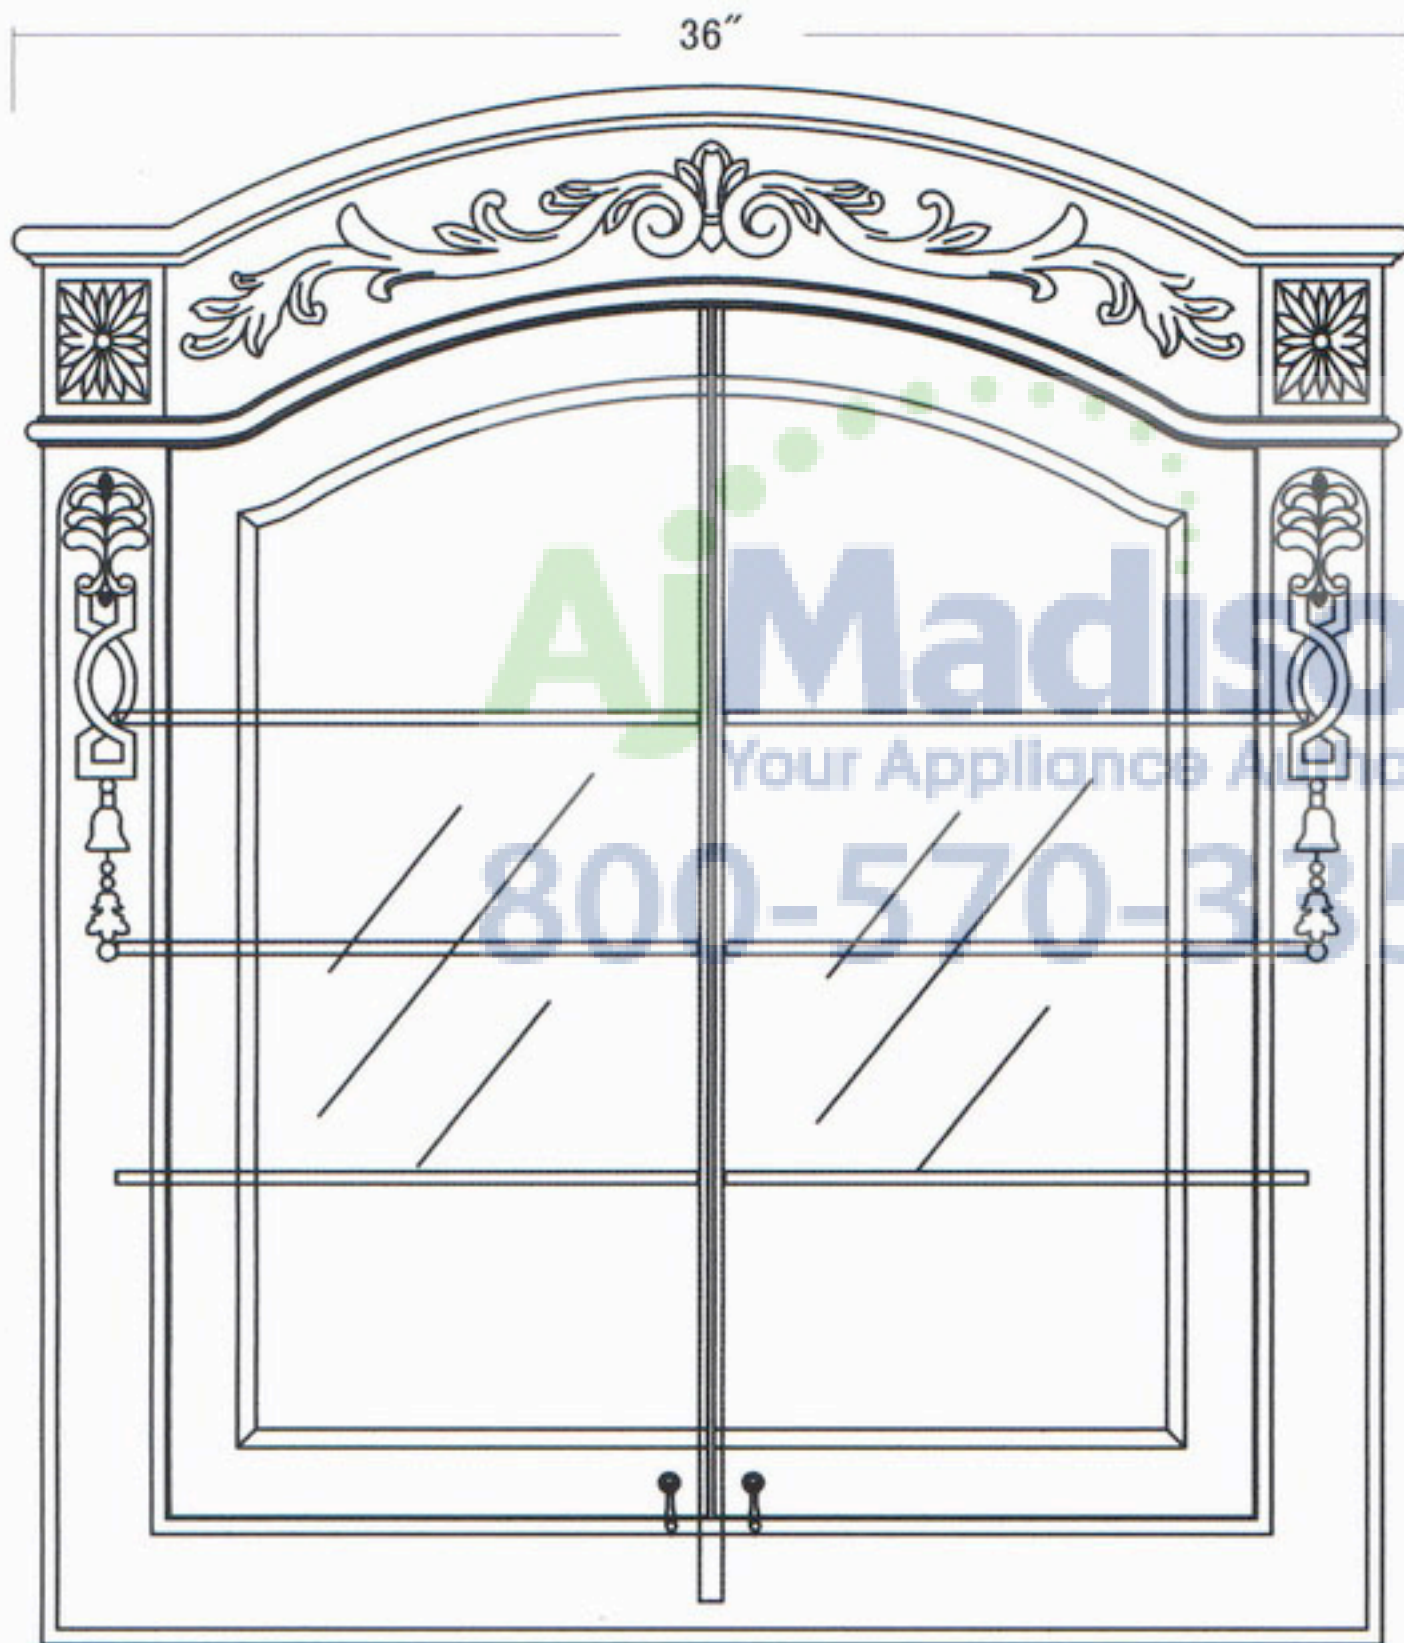

Top Width 30"

Box Width 26 $\frac{1}{2}$ "

TOP VIEW

LMC30

Glass Sheleves:

25-1/4"Wx3-9/16"Lx5/16"THK/3pcs

Mirror Size:

17-5/16"Wx26-3/8"L

W/ 1" beveled

30"

Bottom Width 28 $\frac{1}{2}$ "

FRONT VIEW

Box Height 34"

Oval Height 40"

Box Depth 4"

Oval Depth 4 $\frac{3}{4}$ "

SIDE VIEW

LMC36

TOP VIEW

Glass Sheleves:

15"Wx3-9/16"Dx5/16"THK/6pcs

Mirror Size:

11-7/16"Wx22-3/8"L/2pcs

W/ 1" beveled

Bottom Width 34½"

FRONT VIEW