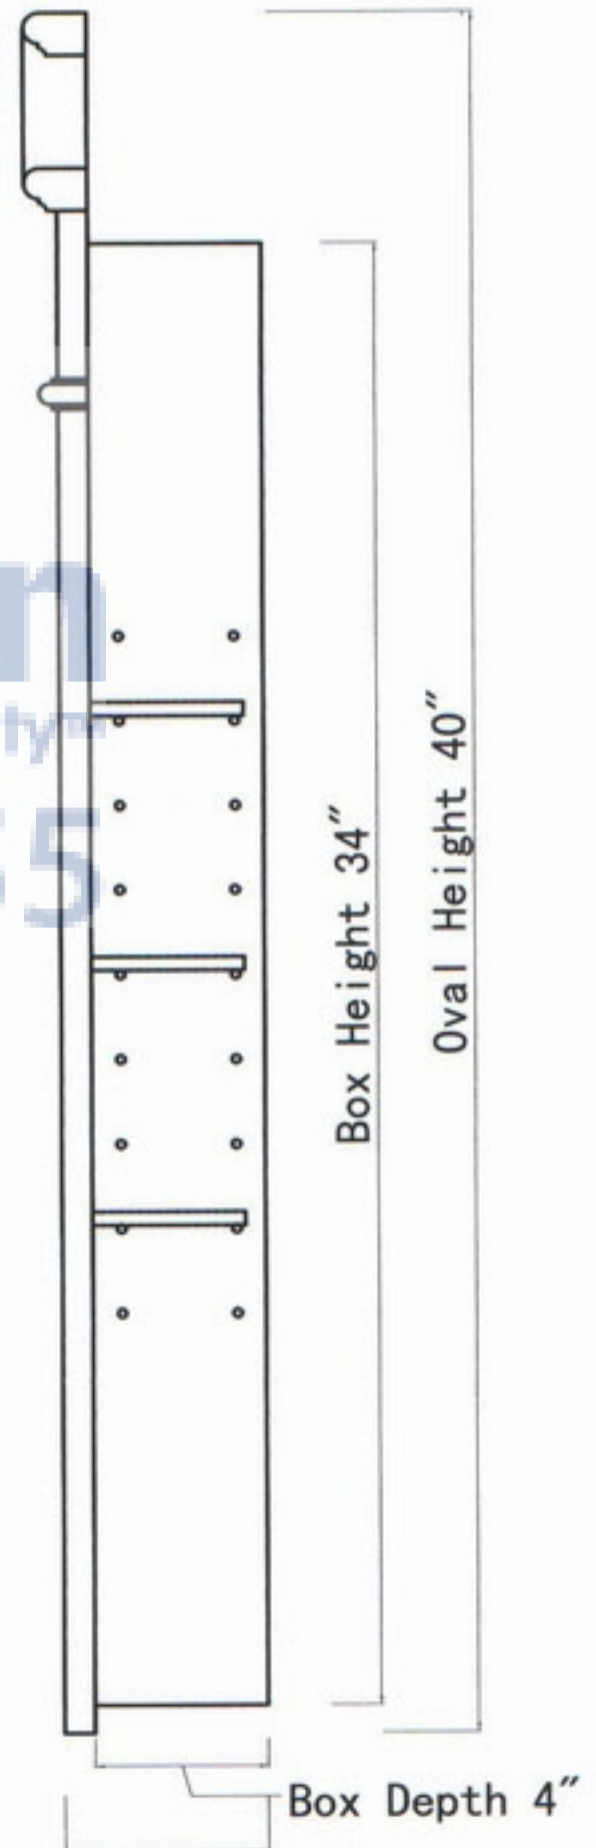

Top Width 30"

Box Width 26 $\frac{1}{2}$ "

TOP VIEW

LMC30

Glass Sheleves:

25-1/4"Wx3-9/16"Lx5/16"THK/3pcs

Mirror Size:

17-5/16"Wx26-3/8"L

W/ 1" beveled

30"

Bottom Width 28 $\frac{1}{2}$ "

FRONT VIEW

Box Height 34"

Oval Height 40"

Box Depth 4"

Oval Depth 4 $\frac{3}{4}$ "

SIDE VIEW

LMC36

TOP VIEW

Glass Sheleves:

15"Wx3-9/16"Dx5/16"THK/6pcs

Mirror Size:

11-7/16"Wx22-3/8"L/2pcs

W/ 1" beveled

Bottom Width 34½"

FRONT VIEW