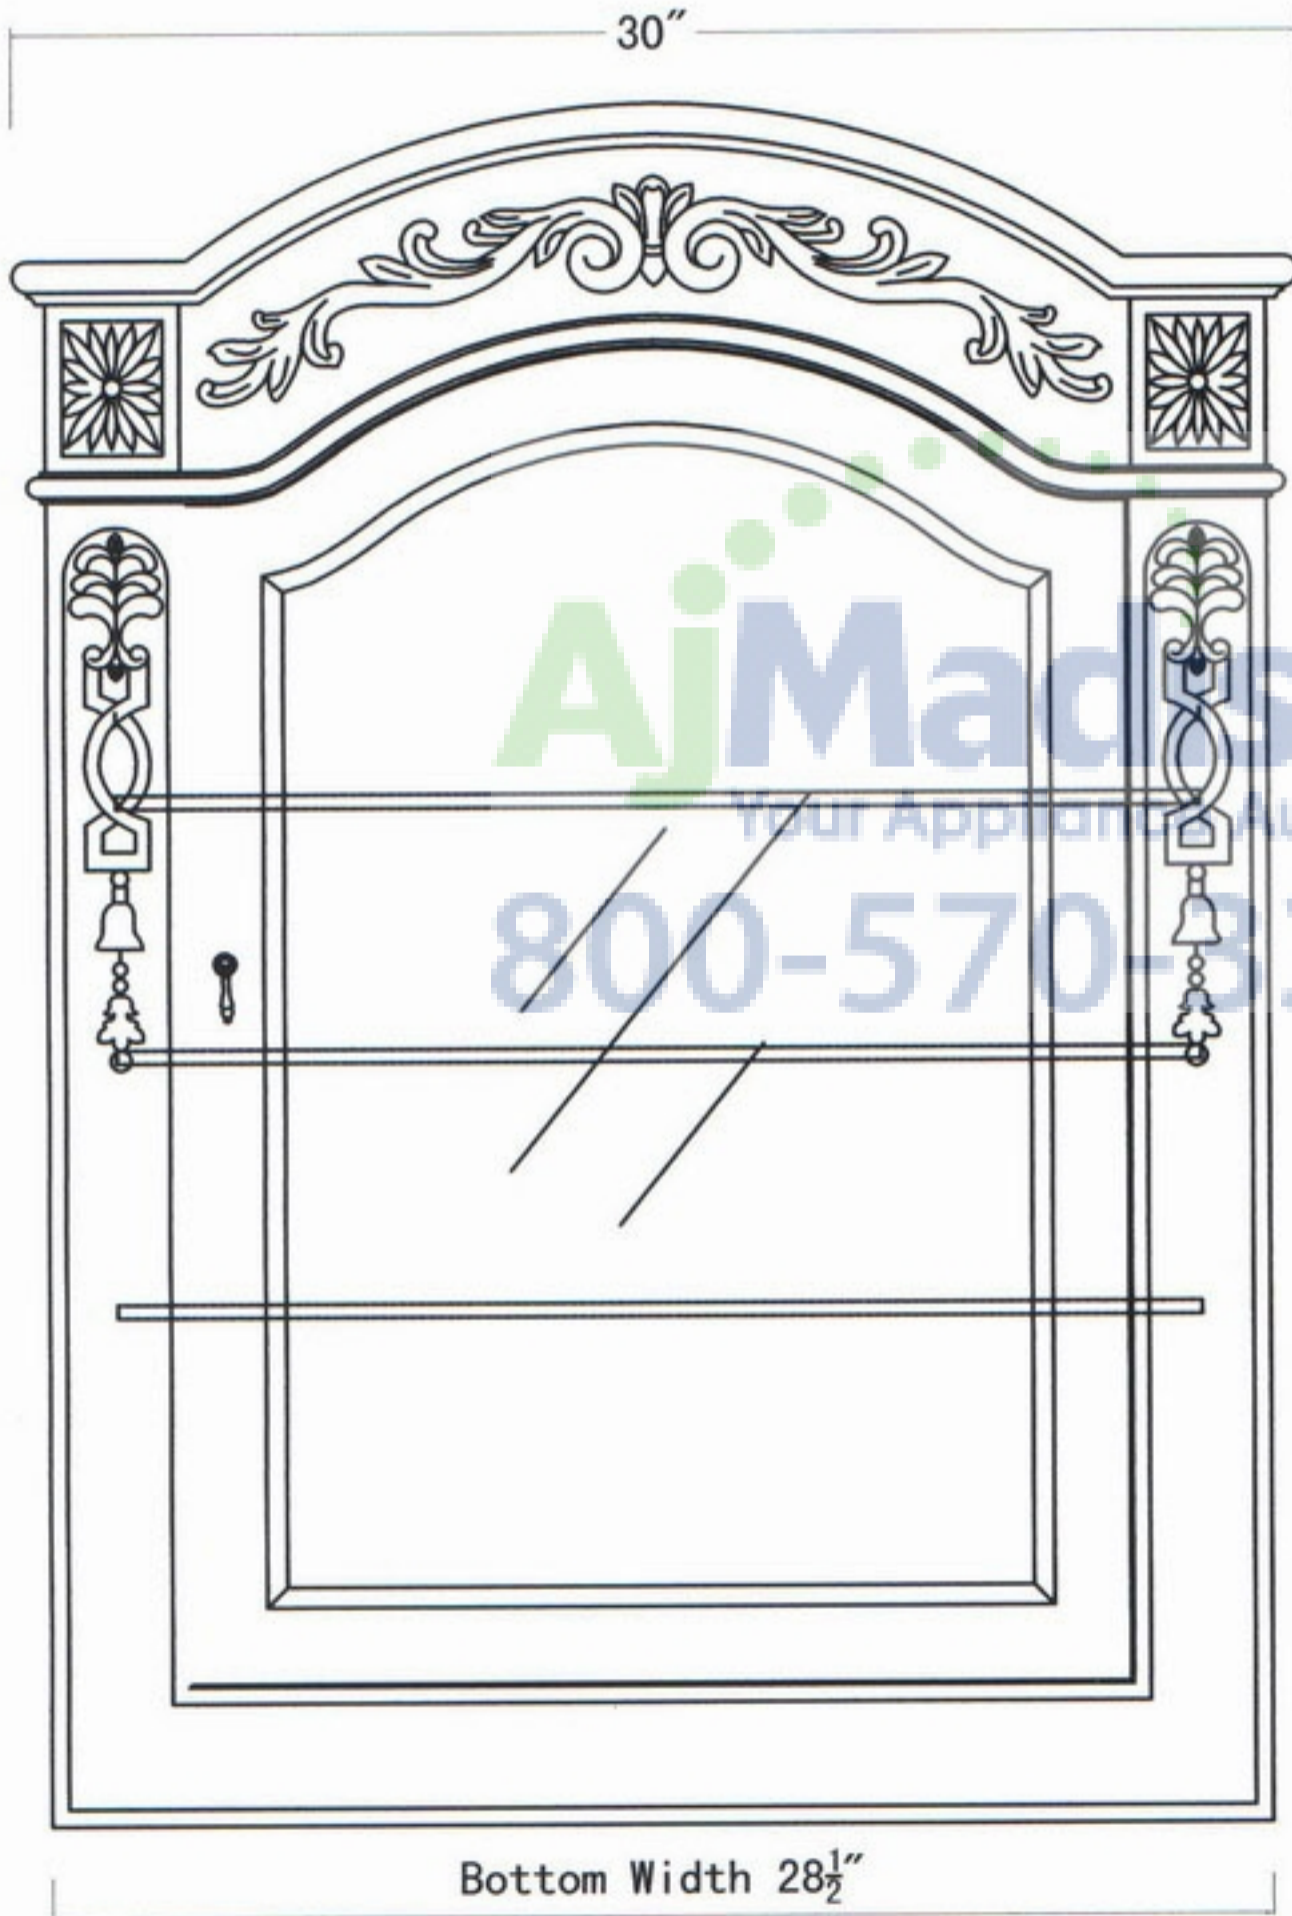

Top Width 30"

Box Width 26 $\frac{1}{2}$ "

TOP VIEW

LMC30

Glass Sheleves:

25-1/4"Wx3-9/16"Lx5/16"THK/3pcs

Mirror Size:

17-5/16"Wx26-3/8"L

W/ 1" beveled

30"

Bottom Width 28 $\frac{1}{2}$ "

FRONT VIEW

Box Height 34"

Oval Height 40"

Box Depth 4"

Oval Depth 4 $\frac{3}{4}$ "

SIDE VIEW

LMC36

TOP VIEW

Glass Sheleves:

15"Wx3-9/16"Dx5/16"THK/6pcs

Mirror Size:

11-7/16"Wx22-3/8"L/2pcs

W/ 1" beveled

Bottom Width 34½"

FRONT VIEW