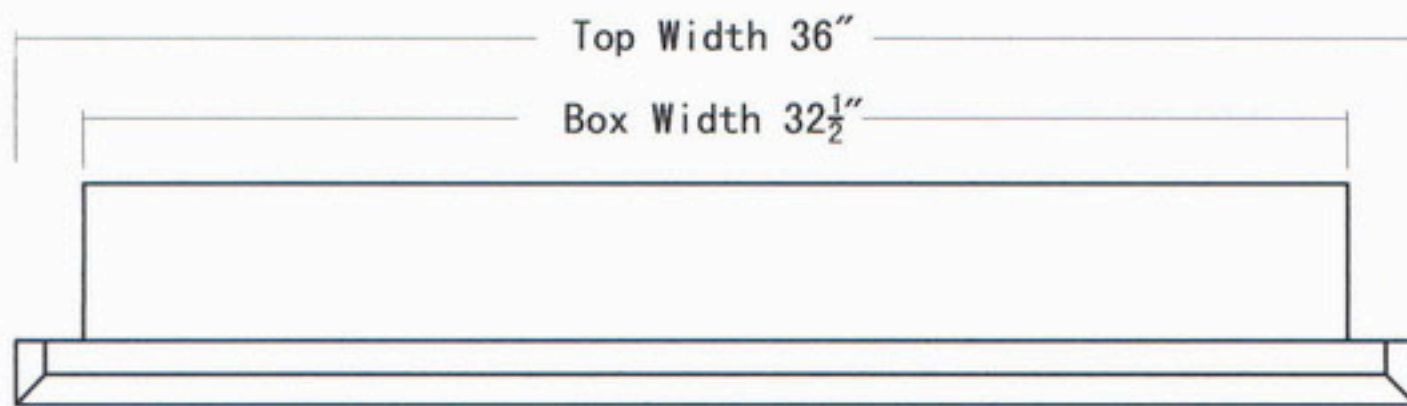

Top Width 30"

Box Width 26 $\frac{1}{2}$ "

TOP VIEW

LMC30

Glass Sheleves:

25-1/4"Wx3-9/16"Lx5/16"THK/3pcs

Mirror Size:

17-5/16"Wx26-3/8"L

W/ 1" beveled

30"

Bottom Width 28 $\frac{1}{2}$ "

FRONT VIEW

Box Height 34"

Oval Height 40"

Box Depth 4"

Oval Depth 4 $\frac{3}{4}$ "

SIDE VIEW

LMC36

TOP VIEW

Glass Sheleves:

15"Wx3-9/16"Dx5/16"THK/6pcs

Mirror Size:

11-7/16"Wx22-3/8"L/2pcs

W/ 1" beveled

Bottom Width 34½"

FRONT VIEW