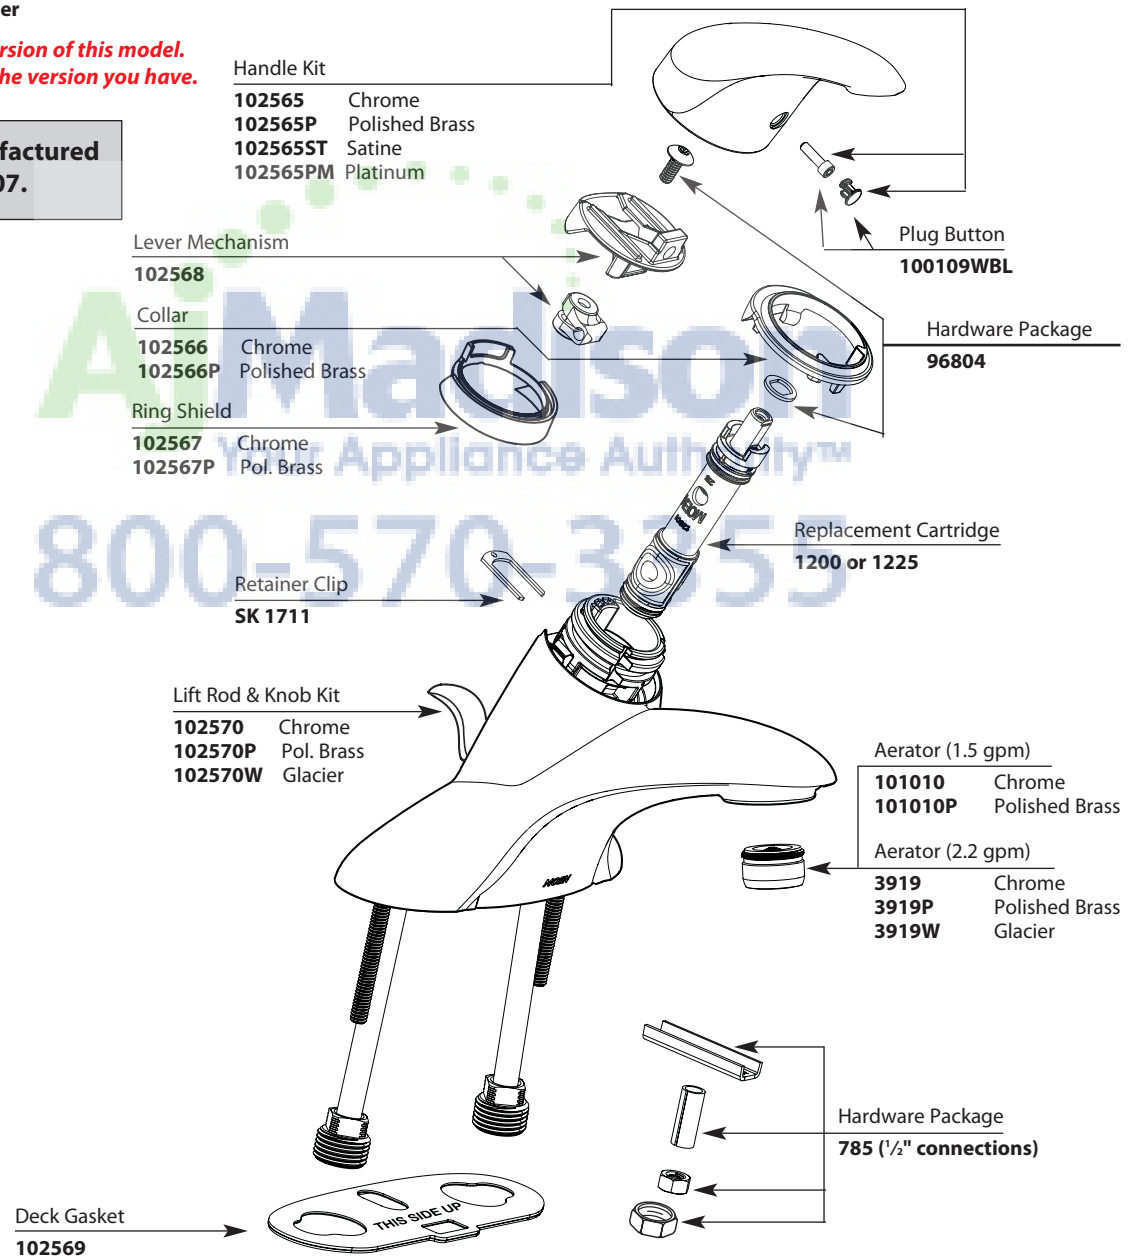

Buy it for looks. Buy it for life.®

Illustrated Parts

VILLETA™ Single-Handle Lavatory Faucet with Metal Waste Assembly

MODEL	HANDLE	FINISH	MODEL	HANDLE	FINISH	MODEL	HANDLE	FINISH	
L4721	Lever	Chrome	L847211P	Lever	Polished Brass	DISCONTINUED	L4721W	Lever	Glacier
L4721CP	Lever	Chrome/Pol.Brass	L84721PM	Lever	Platinum/Chrome		L4721ST	Lever	Satine/Pol. Brass
L4721P	Lever	Polished Brass	L4701	w/o drain assembly	Chrome		L84721W	Lever	Glacier
L4721PM	Lever	Platinum/Chrome	L64702	w/o drain assembly	Chrome (Bulk)		L84721ST	Lever	Satine/Pol. Brass
L64721	Lever	Chrome (Bulk)	L64703	w/o drain assembly	Chrome (Bulk)				
L64721CP	Lever	Chrome/Pol.Brass	L4725	w/ 16" supply	Chrome				
L84721	Lever	Chrome	L64725	w/ 16" supply	Chrome (Bulk)				
L84721CP	Lever	Chrome/Pol.Brass	L64751	w/ 16" supply	Chrome (Bulk)				
			L64755	w/ 16" supply	Chrome (Bulk)				

■ Order by Part Number

*There is more than 1 version of this model.
Page down to identify the version you have.*

**For models manufactured
after 1/23/07.**