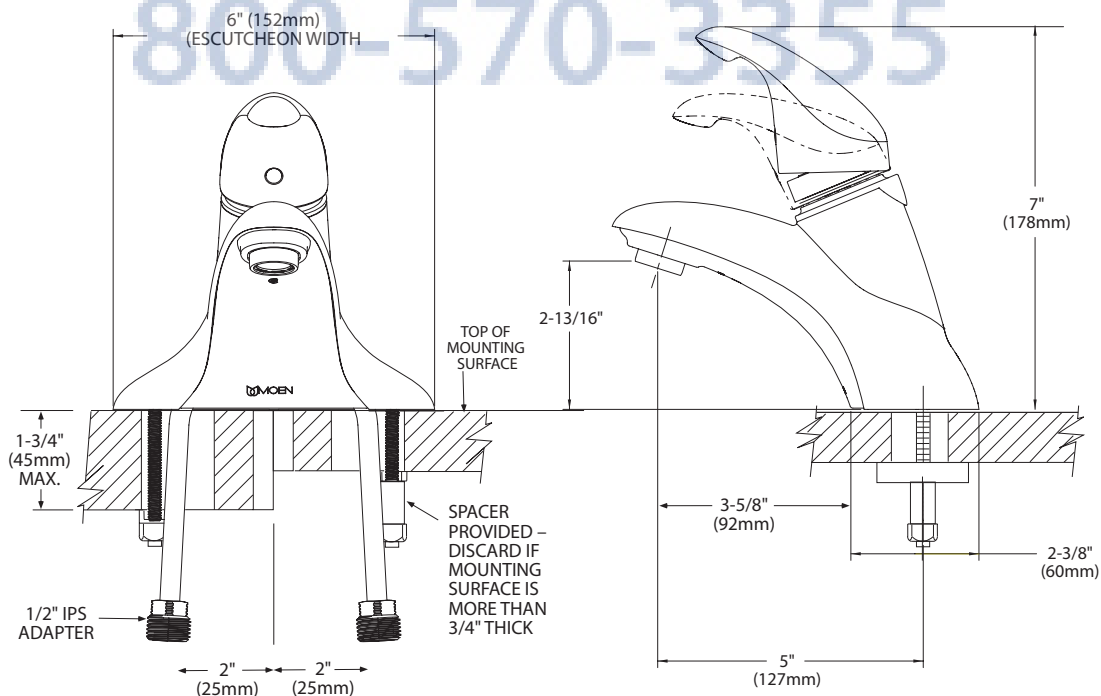

Models: L4701, L84701

Bulk Pack (12 per carton)

Models: L64702, L64703

NOTE: THIS FAUCET IS DESIGNED TO BE INSTALLED THRU 3-1" DIA. HOLES, 4" ON CENTER

CRITICAL DIMENSIONS

(DO NOT SCALE)