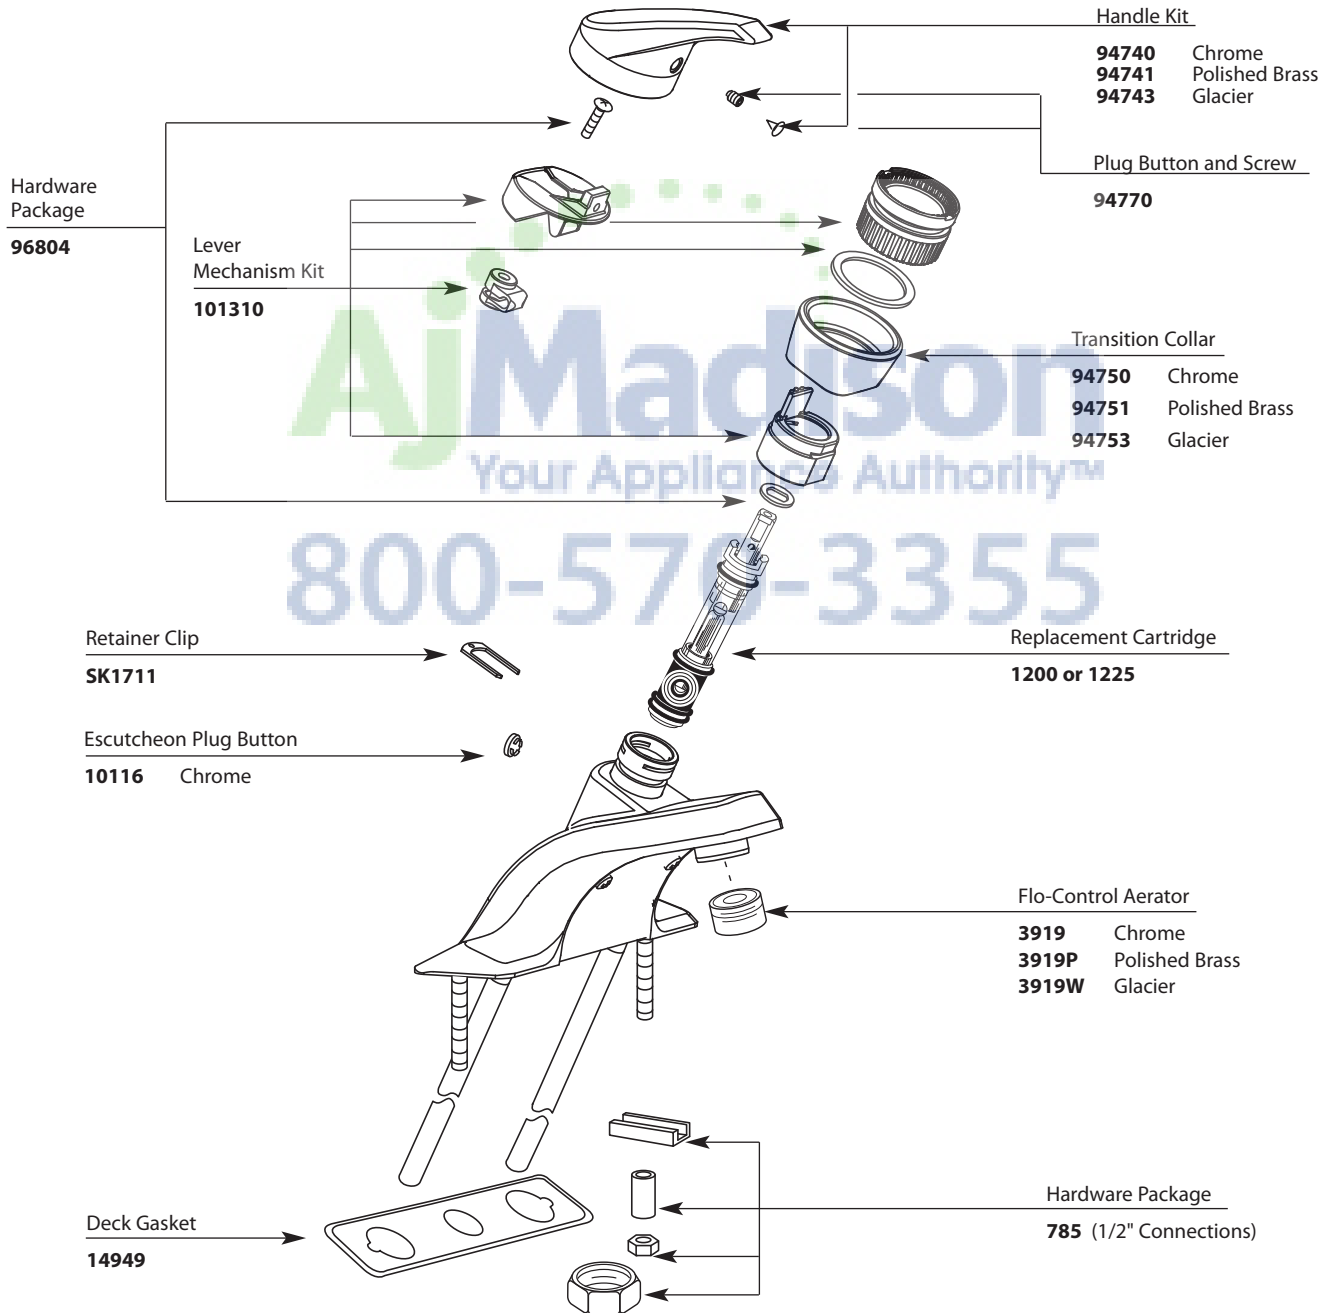

Buy it for looks. Buy it for life.®

■ Order by Part Number

*There is more than 1 version of this model.
Page down to identify the version you have.*

Illustrated Parts

CHATEAU® Single-Handle Lavatory Faucet		
MODEL	HANDLE	FINISH
L4635	Lever	Chrome
L4605	Lever	Chrome
L64635	Lever	Chrome

Aj Madison
Your Appliance Authority™
800-570-3355

TO ORDER PARTS CALL: 1-800-BUY-MOEN

www.moen.com

CHATEAU®					
Single-Handle Lavatory Faucet					
MODEL	HANDLE	FINISH	MODEL	HANDLE	FINISH
L4621	Lever	Chrome	L4621	Lever	Chrome
L4621CP	Lever	Chrome/Pol. Brass	L4621P	Lever	Polished Brass
L4621P	Lever	Polished Brass	L4621W	Lever	Glacier
L4601	Lever	Chrome	L4620	Lever	Chrome
L4601	Lever	Chrome	L4635	Lever	Chrome
L4605	Lever	Chrome			
L4635	Lever	Chrome			