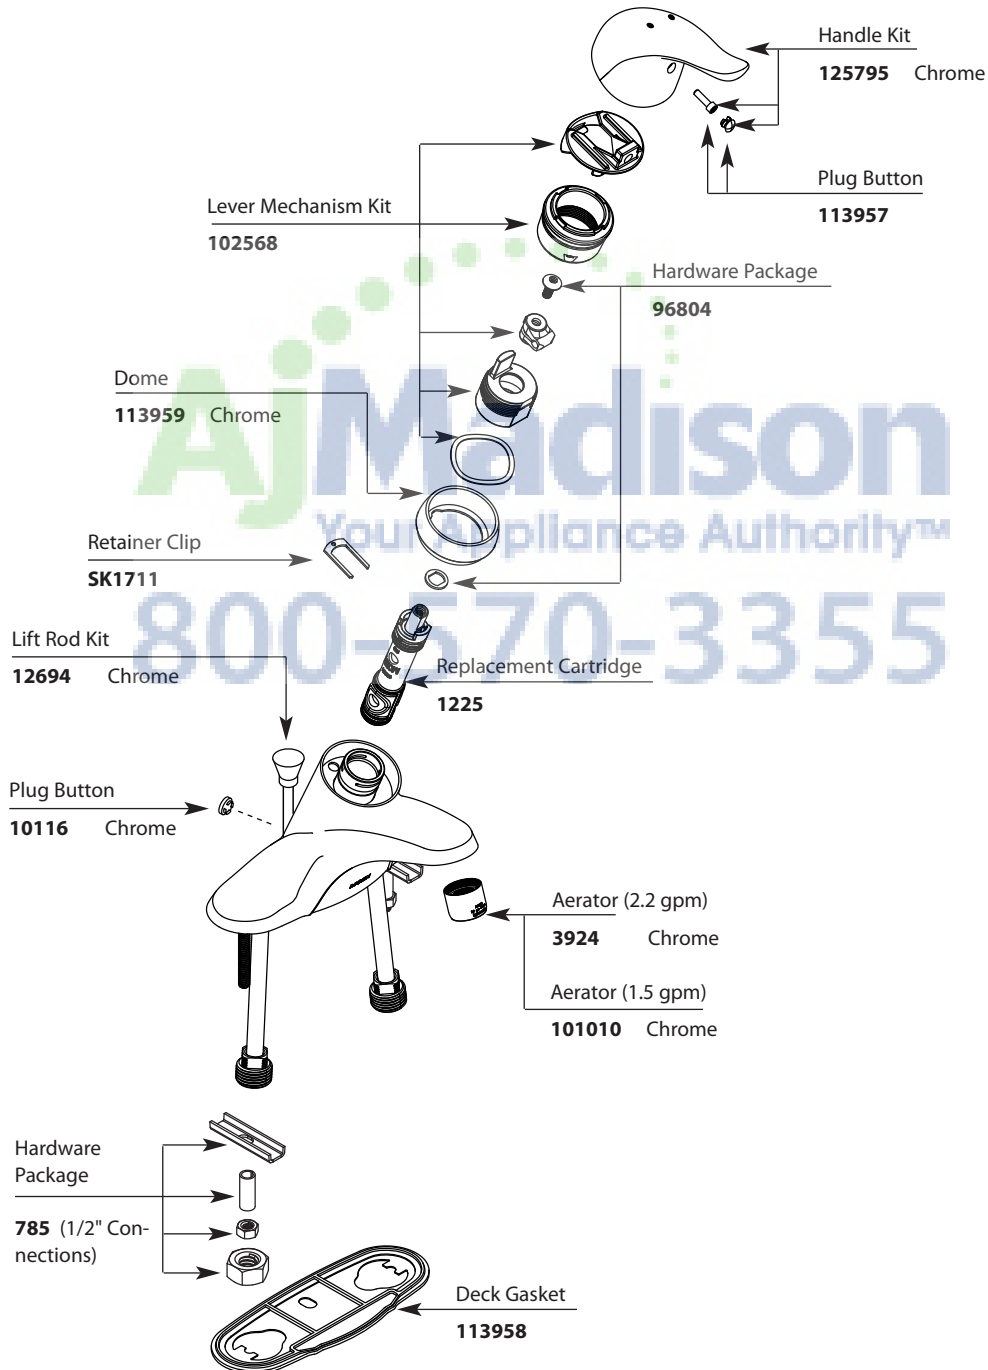

Buy it for looks. Buy it for life.®

■ Order by Part Number

*There is more than 1 version of this model.
Page down to identify the version you have.*

Illustrated Parts

CHATEAU® Single-Handle Lavatory Faucet		
MODEL	HANDLE	FINISH
L4635	Lever	Chrome
L4605	Lever	Chrome
L64635	Lever	Chrome

Aj Madison
Your Appliance Authority™
800-570-3355

TO ORDER PARTS CALL: 1-800-BUY-MOEN

www.moen.com

CHATEAU®					
Single-Handle Lavatory Faucet					
MODEL	HANDLE	FINISH	MODEL	HANDLE	FINISH
L4621	Lever	Chrome	L4621	Lever	Chrome
L4621CP	Lever	Chrome/Pol. Brass	L4621P	Lever	Polished Brass
L4621P	Lever	Polished Brass	L4621W	Lever	Glacier
L4601	Lever	Chrome	L4620	Lever	Chrome
L4601	Lever	Chrome	L4635	Lever	Chrome
L4605	Lever	Chrome			
L4635	Lever	Chrome			