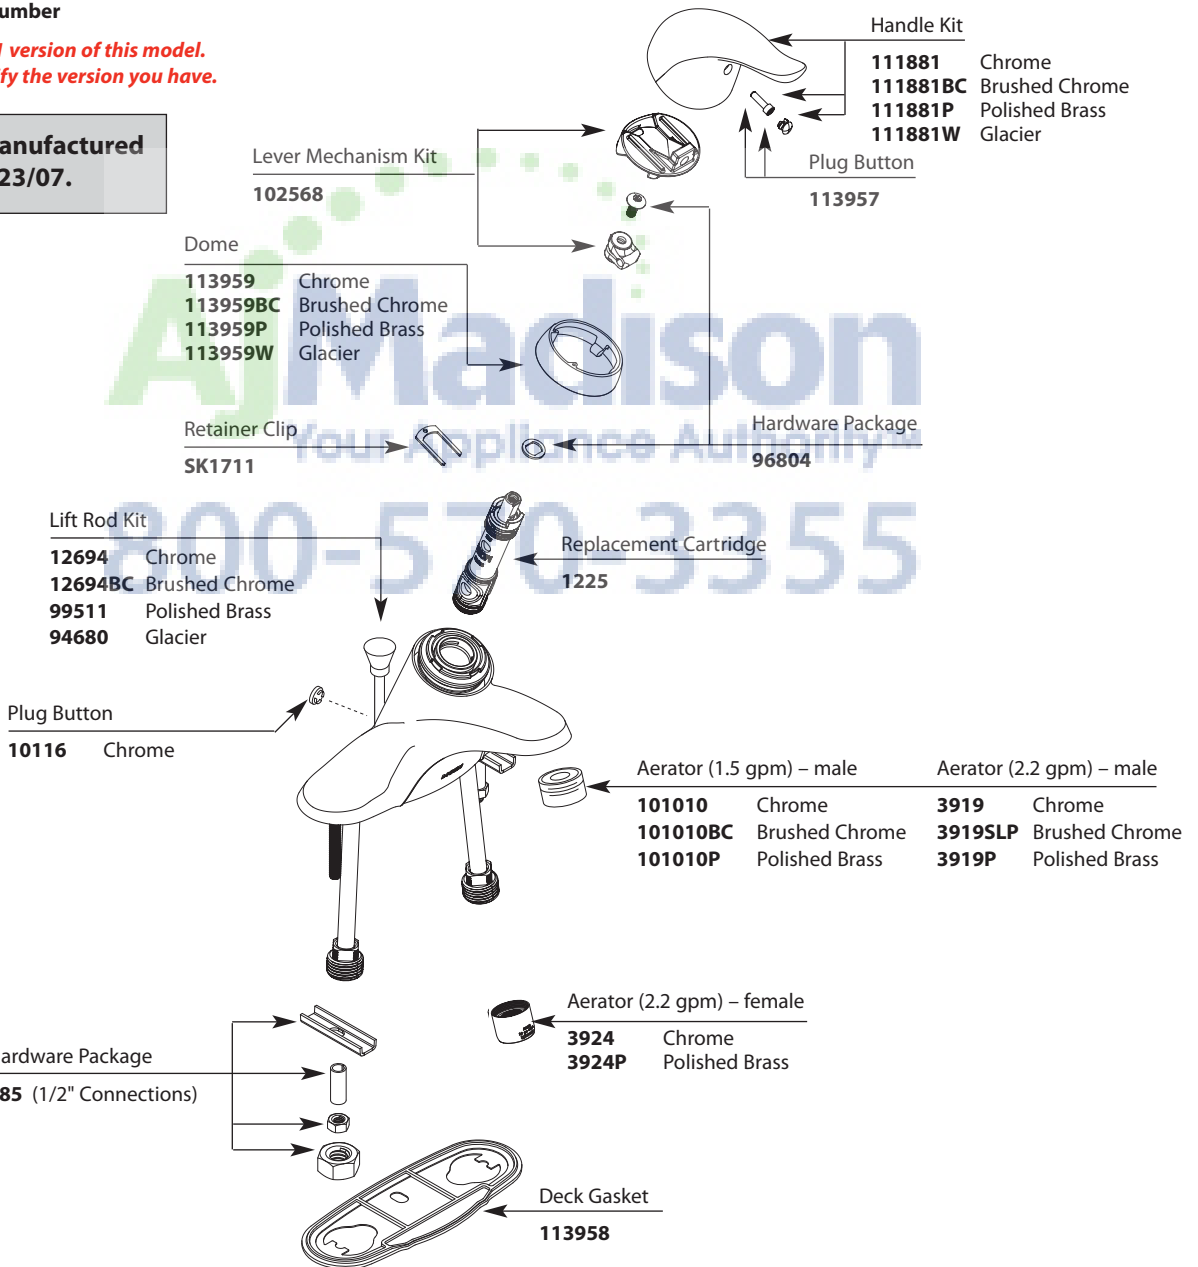

Buy it for looks. Buy it for life.®

Illustrated Parts

CHATEAU®

Single-Handle Lavatory Faucet

MODEL	WASTE	FINISH	MODEL	WASTE	FINISH
L4621	Lav 1/2" connections	Metallic	L4624	Lav 16" supplies	Metallic
L4621CP	Lav 1/2" connections	Metallic	L4625	Lav 16" supplies	50/50
L4621BC	Lav 1/2" connections	Metallic	L4635	Lav 1/2" connections	Metallic
L4621P	Lav 1/2" connections	Metallic	DISCONTINUED SKUS		
L4625	Lav 16" supplies	Metallic	L4621W	Lav 1/2" connections	Metallic
L4601	Lav 1/2" connections	None	L4625P	Lav 16" supplies	Metallic
L4605	Lav 1/2" connections	None	L4600	Lav 16" supplies	None
L4635	Lav 1/2" connections	Metallic	L64620	Lav 16" supplies	Metallic
L64600	Lav 16" supplies	None	L84501	Lav 1/2" connections	None
L64601	Lav 1/2" connections	None	L64625P	Lav 16" supplies	Metallic
L64621	Lav 1/2" connections	50/50	L64645	Lav 16" supplies	50/50
L64621P	Lav 1/2" connections	Metallic	L84920	Lav 1/2" connections	Metallic
L64621W	Lav 1/2" connections	Metallic	L84929	Lav 1/2" connections	Metallic
					Glacier

■ Order by Part Number

There is more than 1 version of this model.
Page down to identify the version you have.

For models manufactured after 1/23/07.