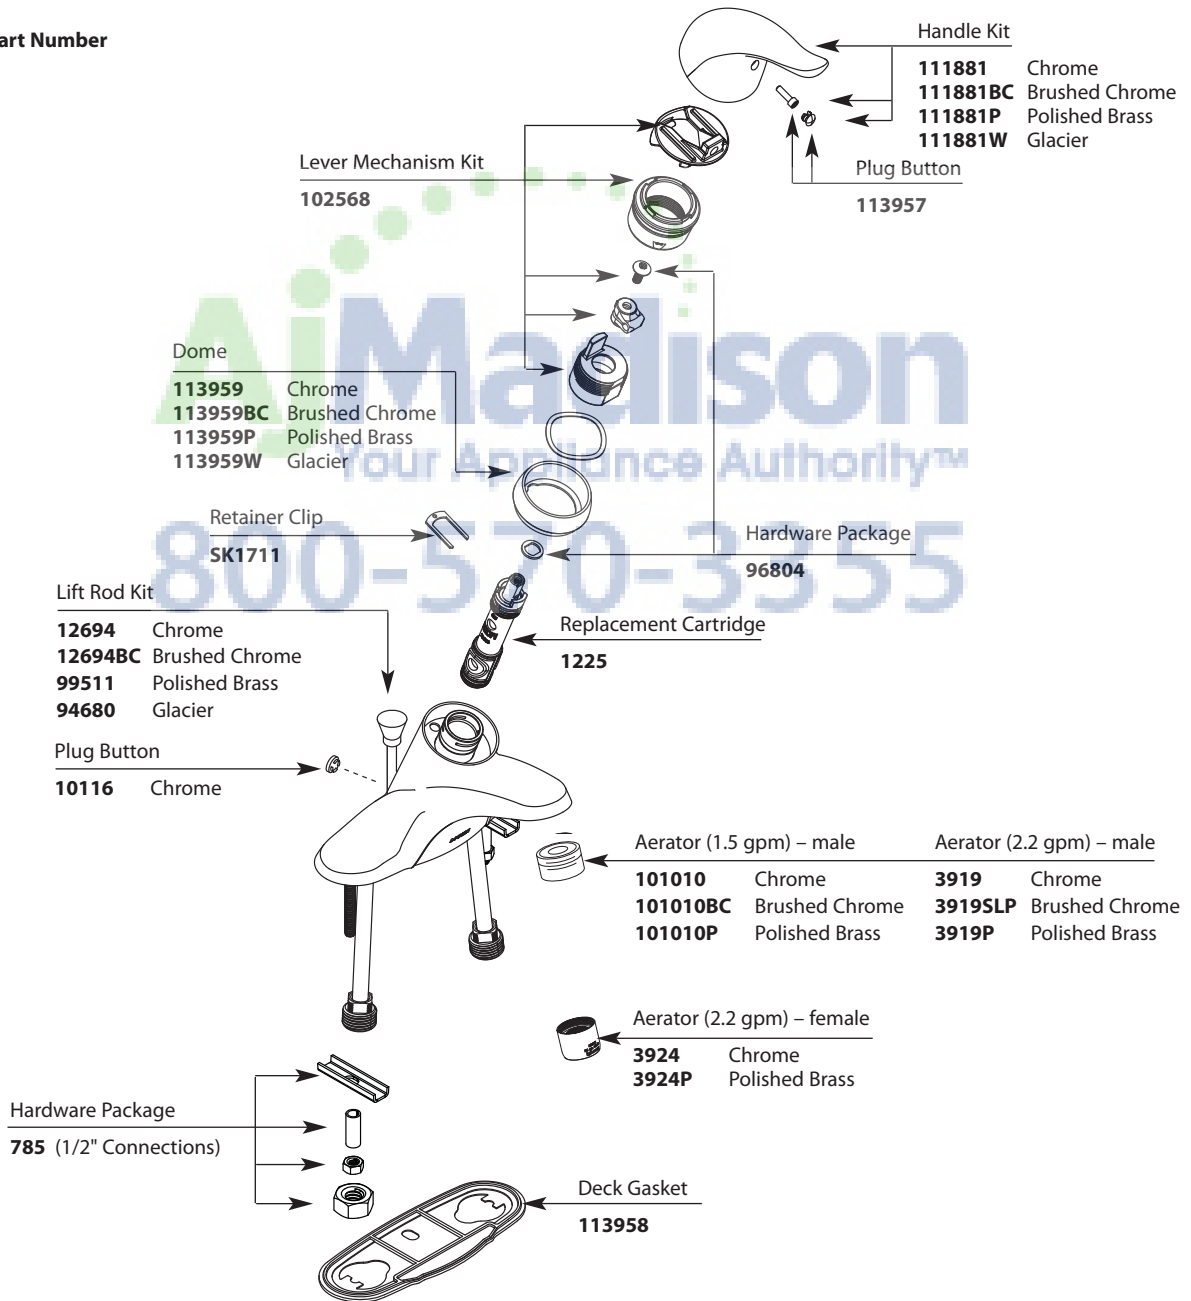

■ Order by Part Number

There is more than 1 version of this model.
Page down to identify the version you have.

For models manufactured after 1/23/07.

CHATEAU® Single-Handle Lavatory Faucet							
MODEL		WASTE	FINISH	MODEL		WASTE	FINISH
L4621	Lav 1/2" connections	Metallic	Chrome	L64624	Lav 16" supplies	Metallic	Chrome
L4621CP	Lav 1/2" connections	Metallic	Chrome/Pol. Brass	L64625	Lav 16" supplies	50/50	Chrome
L4621BC	Lav 1/2" connections	Metallic	Brushed Chrome	L64635	Lav 1/2" connections	Metallic	Chrome
L4621P	Lav 1/2" connections	Metallic	Polished Brass				
L4625	Lav 16" supplies	Metallic	Chrome	DISCONTINUED SKUS			
L4601	Lav 1/2" connections	None	Chrome	L4621W	Lav 1/2" connections	Metallic	Glacier
L4605	Lav 1/2" connections	None	Chrome	L4625P	Lav 16" supplies	Metallic	Polished Brass
L4635	Lav 1/2" connections	Metallic	Chrome	L4600	Lav 16" supplies	None	Chrome
L64600	Lav 16" supplies	None	Chrome	L64620	Lav 16" supplies	Metallic	Chrome
L64601	Lav 1/2" connections	None	Chrome	L84501	Lav 1/2" connections	None	Chrome
L64621	Lav 1/2" connections	50/50	Chrome	L64625P	Lav 16" supplies	Metallic	Polished Brass
L64621P	Lav 1/2" connections	Metallic	Polished Brass	L64645	Lav 16" supplies	50/50	Chrome
L64621W	Lav 1/2" connections	Metallic	Glacier	L84920	Lav 1/2" connections	Metallic	Polished Brass
				L84929	Lav 1/2" connections	Metallic	Glacier

■ Order by Part Number

CHATEAU® Single-Handle Lavatory Faucet

MODEL

L4621	Lav 1/2" connections
L4621CP	Lav 1/2" connections
L4621P	Lav 1/2" connections
L4625	Lav 16" supplies
L4601	Lav 1/2" connections
L4605	Lav 1/2" connections
L4635	Lav 1/2" connections
L64600	Lav 16" supplies
L64601	Lav 1/2" connections
L64621	Lav 1/2" connections
L64621P	Lav 1/2" connections
L64621W	Lav 1/2" connections
L64624	Lav 16" supplies