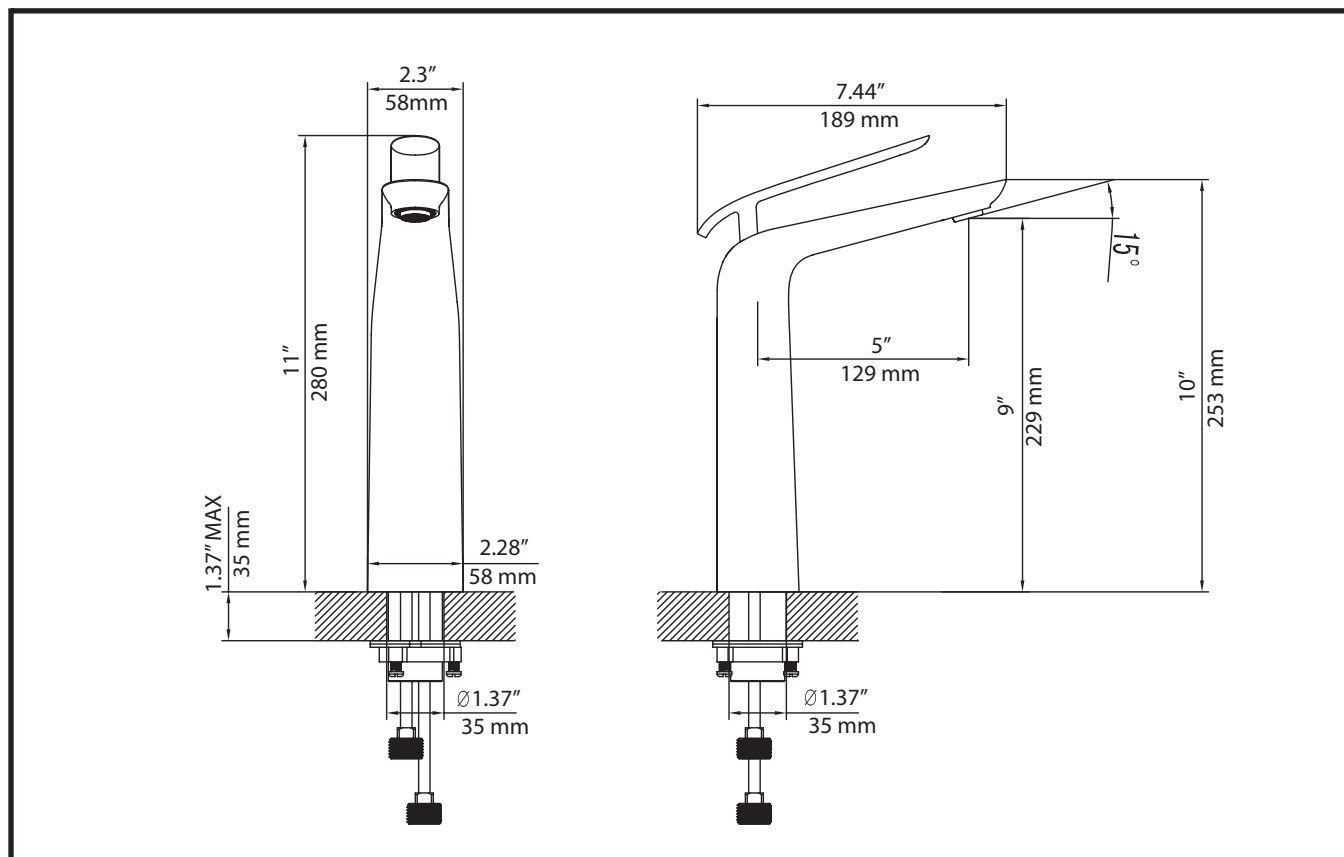

Product Features

- All-Metal Construction for Maximum Durability
- Single Lever Design for Effortless Flow Control
- Top-Quality Cartridge for Reliable Operation
- High Performance / Low Flow Soft-Touch Adjustable Neoperl® Aerator Resists Calcium Build-Up
- Flawless Corrosion & Rust-Resistant Finish
- Lead-Free Waterways AB1953 & NSF372 Certified
- Coordinates with Any Vessel Sink
- Limited Lifetime Warranty

Warranty: Limited lifetime warranty against leaks, drips, and finish flaws to the original purchaser and first consumer. This warranty is applicable to residential use only. Commercial use will automatically void the warranty.