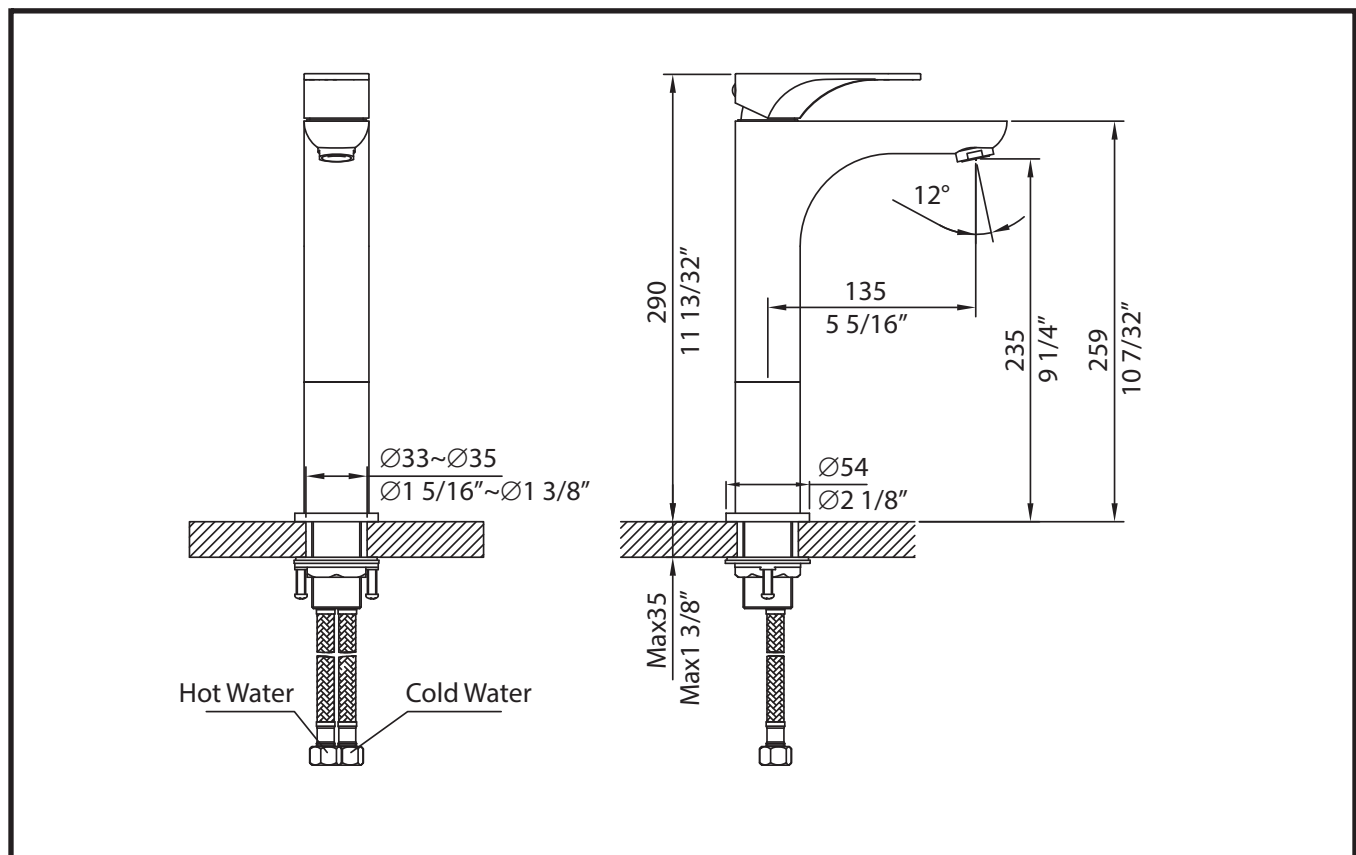

Product Features

- Brass Construction for Maximum Durability
- Single Lever Design for Effortless Flow Control
- Kerox Ceramic Cartridge (tested w/ 500,000 cycles)
- High Performance / Low Flow Neoperl Aerator
- Flawless Corrosion & Rust-Resistant Finish
- Lead-Free Waterways AB1953 Certified
- Single-Hole installation Fits Any Vessel Sink
- Maximum 1.5gpm @ 60 psi, 5.7 L/Min
- Limited Lifetime Warranty

Warranty: Limited lifetime warranty against leaks, drips, and finish flaws to the original purchaser and first consumer. This warranty is applicable to residential use only. Commercial use will automatically void the warranty.