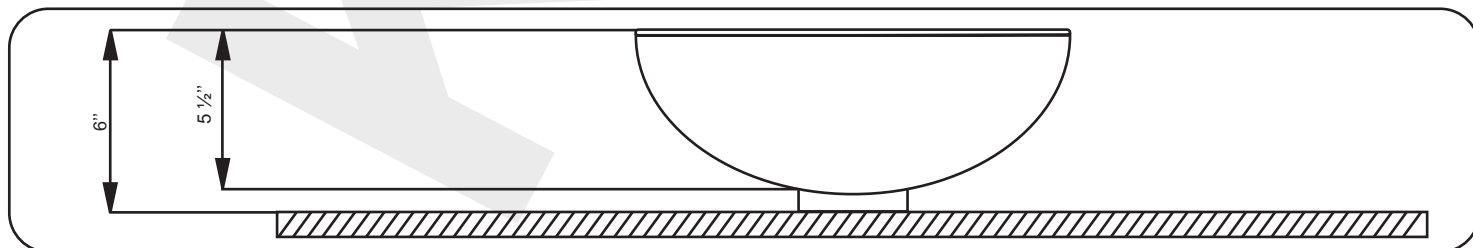

Roughing-In Dimensions

Diagram

Tempered Glass Vessel

Prepare counter top by drilling a 1 3/4 diameter drain hole at desired location.
Install the mounting ring.
Place vessel sink on mounting ring or counter top as shown below.