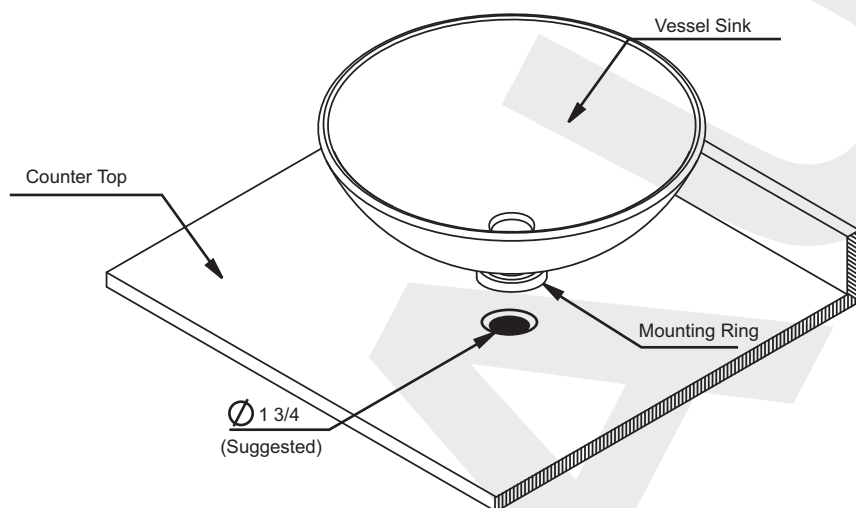

Roughing-In Dimensions

Diagram

Tempered Glass Vessel

Prepare counter top by drilling a 1 3/4 diameter drain hole at desired location.
Install the mounting ring.
Place vessel sink on mounting ring or counter top as shown below.