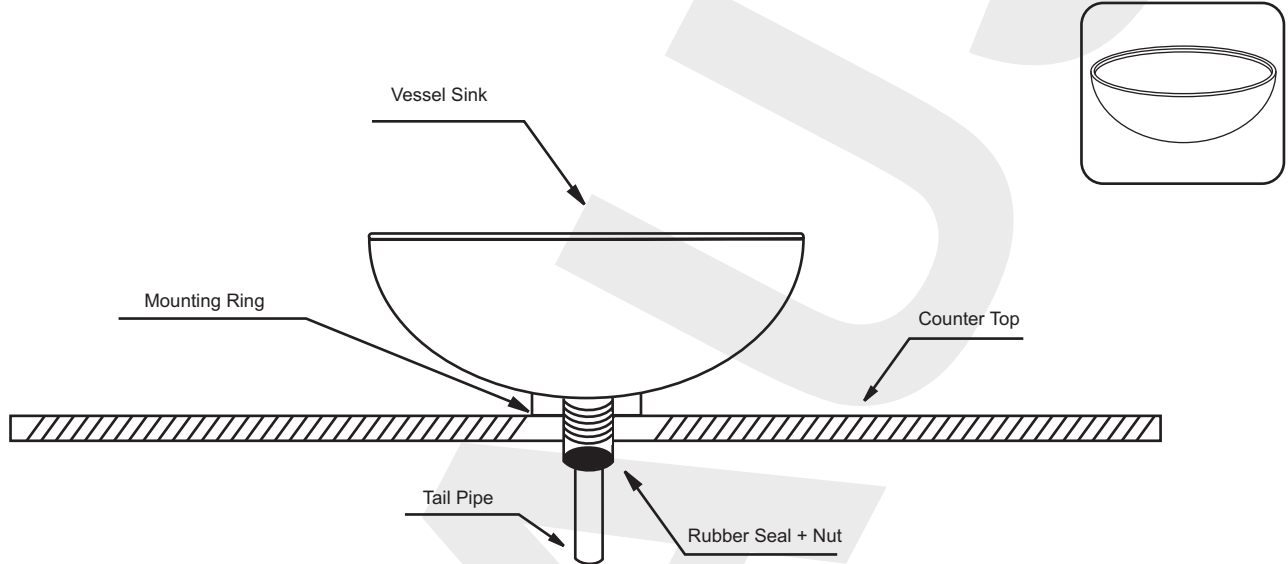

Roughing-In Dimensions

Diagram

Tempered Glass Vessel

Prepare counter top by drilling a 1 3/4 diameter drain hole at desired location.
Install the mounting ring.
Place vessel sink on mounting ring or counter top as shown below.

DO NOT OVER TIGHTEN THE DRAIN!!!

STEP 3

Installation Instructions

STEP 3

Tempered Glass Vessel

About Kraus

Kraus is a leading designer and manufacturer of a broad selection of unique bathroom fixtures and accessories, including vessel sinks, faucets, showers, vanities and bathroom accessories. Kraus incorporates its distinguished style with superior functionality and affordability, maintaining the highest standards of quality in its vast product line.