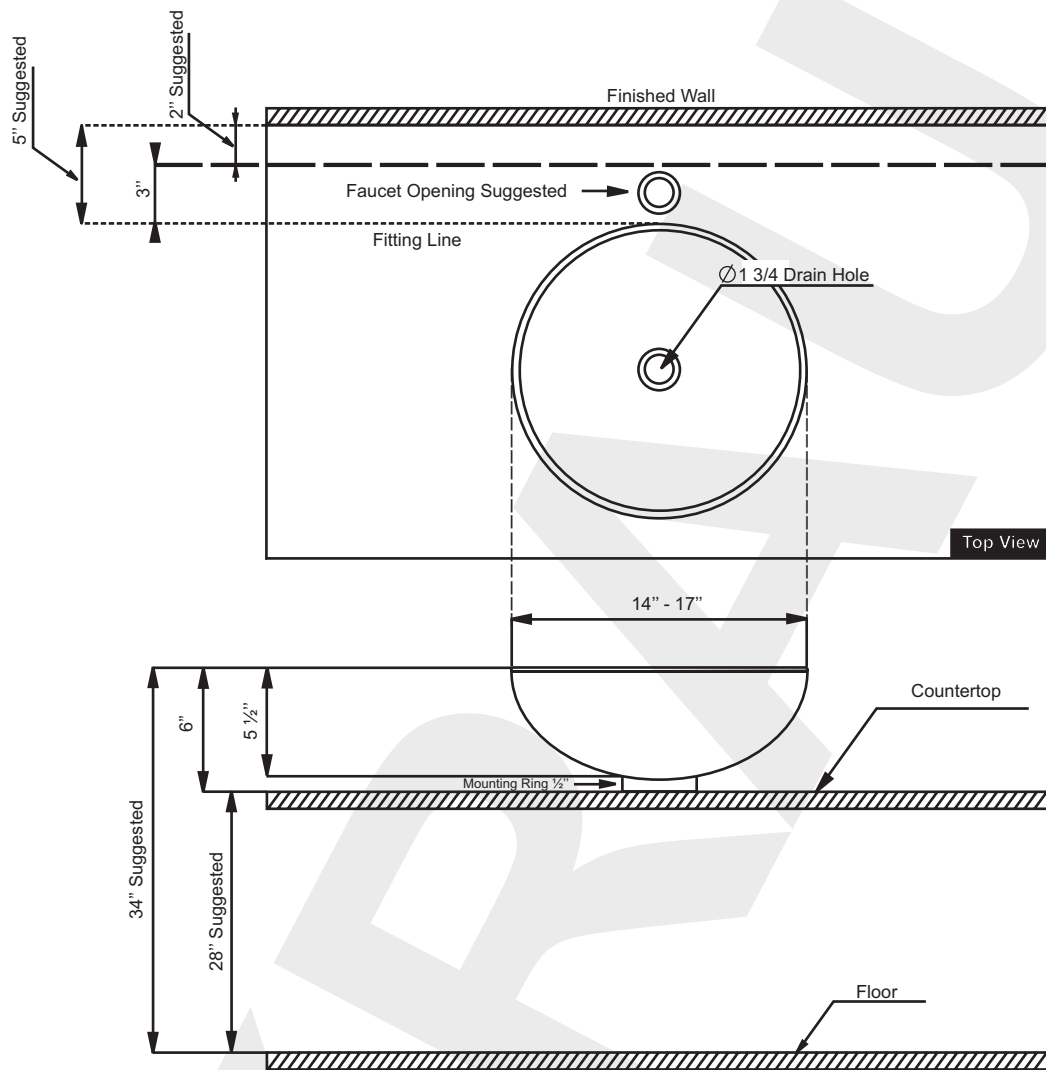

Product Description and Measurements

Tempered Glass Vessel

- ★ **Exclusive Kraus Collection**
- ★ **For Above Counter Installation**
- ★ **Glass Thickness: 12mm-19mm**
- ★ **Diameter: 14" – 17"**

Thank You

Sincerely,
Kraus customer service department.

Prior To Installation Steps

1. Unpack your new product and ensure that all the parts are contained in the packaging. Keep the product in its original box until you ready to install it.
2. The counter top must be flat.
3. Shut off the water supply if replacing a previously-installed vessel sink.
4. Observe all plumbing and building codes in your area.
5. It is recommended that installation of the product be done by a professional plumber.

Roughing-In Dimensions

Diagram

Tempered Glass Vessel

Prepare counter top by drilling a 1 3/4 diameter drain hole at desired location.
Install the mounting ring.
Place vessel sink on mounting ring or counter top as shown below.