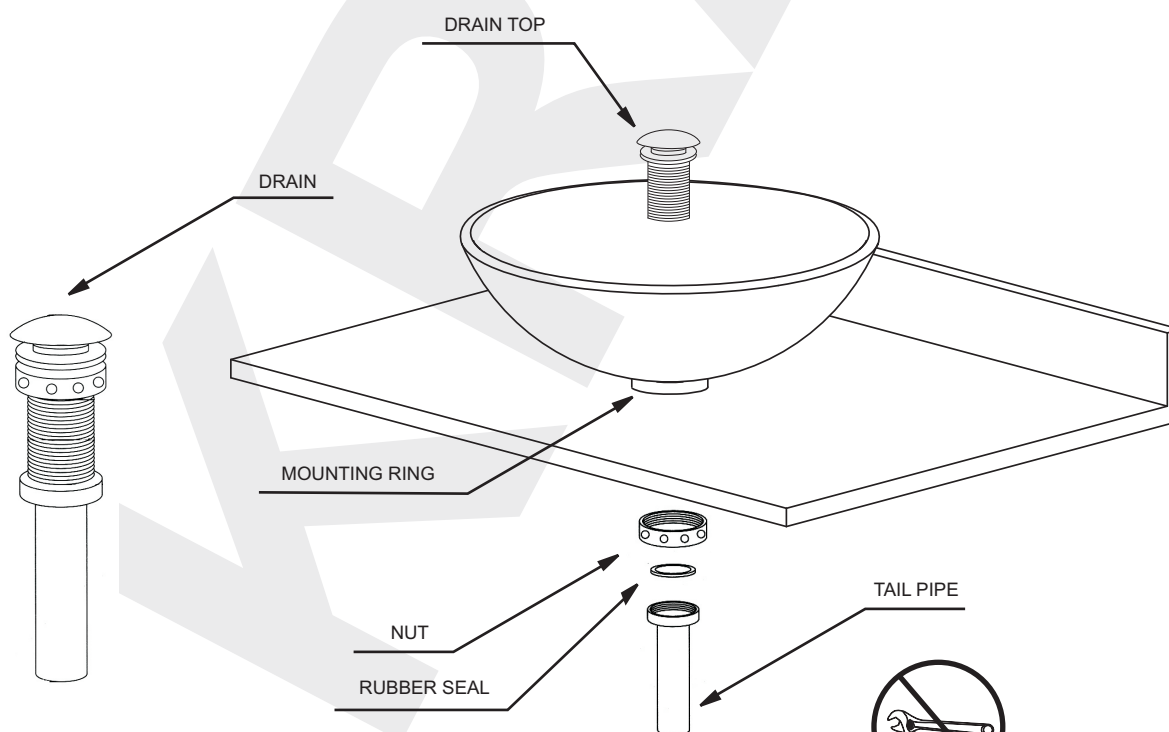

Sincerely,
Kraus customer service department.

Prior To Installation Steps

1. Unpack your new product and ensure that all the parts are contained in the packaging. Keep the product in its original box until you ready to install it.
2. The counter top must be flat.
3. Shut off the water supply if replacing a previously-installed vessel sink.
4. Observe all plumbing and building codes in your area.
5. It is recommended that installation of the product be done by a professional plumber.

Roughing-In Dimensions

Diagram

Tempered Glass Vessel

Prepare counter top by drilling a 1 3/4 diameter drain hole at desired location.
Install the mounting ring.
Place vessel sink on mounting ring or counter top as shown below.

DO NOT OVER TIGHTEN THE DRAIN!!!

STEP 3

Installation Instructions

STEP 3

Tempered Glass Vessel

About Kraus

Kraus is a leading designer and manufacturer of a broad selection of unique bathroom fixtures and accessories, including vessel sinks, faucets, showers, vanities and bathroom accessories. Kraus incorporates its distinguished style with superior functionality and affordability, maintaining the highest standards of quality in its vast product line.