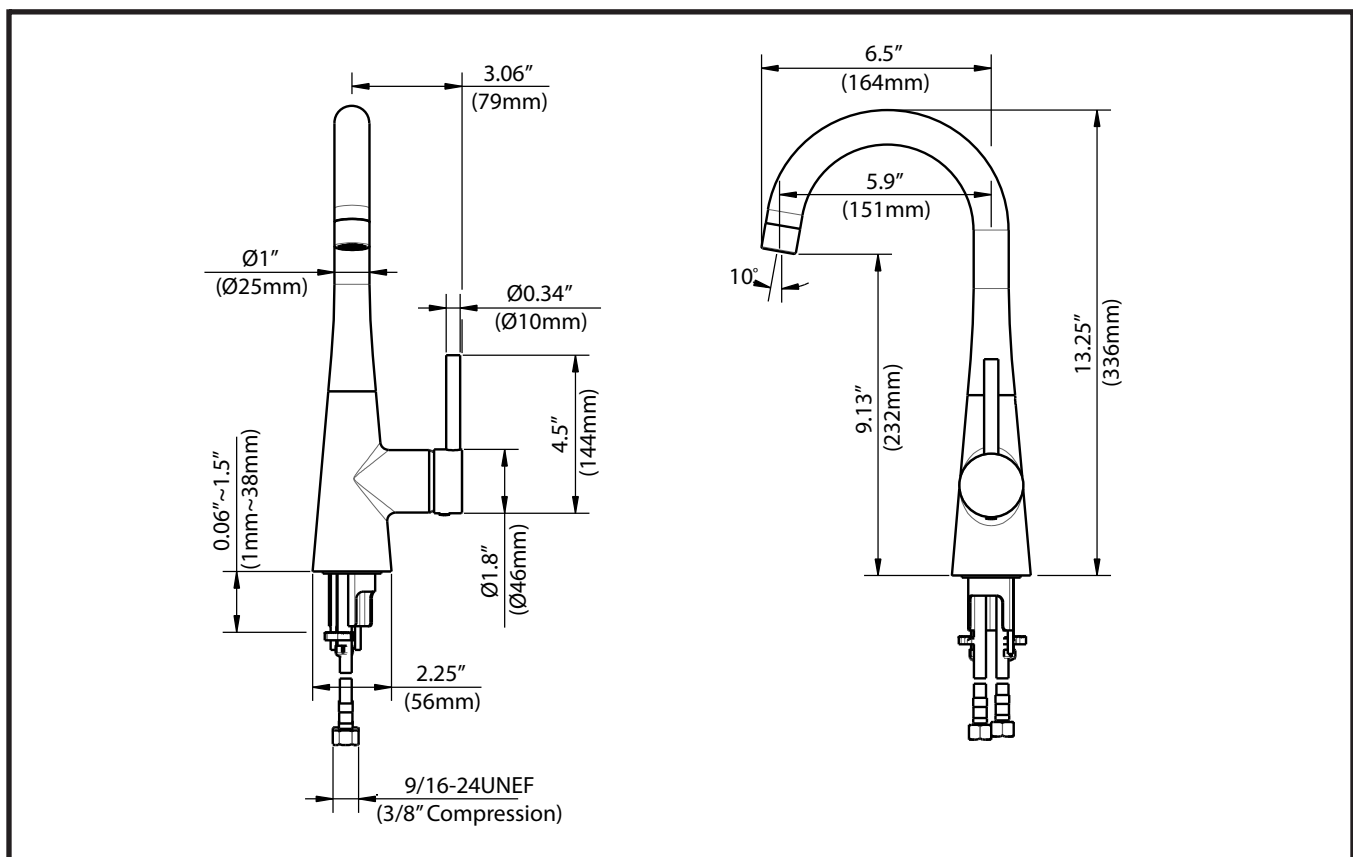

Crespo™ | KPF-2700

Single Lever Kitchen Bar/Prep Faucet

Chrome and Stainless Steel Finishes

Kräus®

SPECIFICATIONS SHEET

The Crespo™ Single Lever Bar/Prep Faucet has a streamlined silhouette that coordinates with any bar or prep sink, and a spout that swivels 360° for added flexibility. This faucet is made with top-quality components in order to ensure superior performance and durability. A QuickDock mounting assembly eliminates the need to secure the faucet underneath the sink, making topmount installation exceptionally easy.

Product Features

- Brass Body w/ Metal Handle for Maximum Durability
- Easy DIY QuickDock Top Mount Installation
- Single-Lever Design for Effortless Temperature & Flow Control
- High-Arch Spout Provides Maximum Sink Space
- 1.5 gpm (5.7 L/min) flow rate at 60 psi
- Faucet Swivels 360° for Complete Sink Access
- High Performance / Low Flow Neoperl® Aerator
- Kerox Ceramic Cartridge (tested w/ 500,000 cycles)
- Superior Corrosion & Rust-Resistant Finish
- Coordinates with All Bar Sinks

Warranty: Limited lifetime warranty against leaks, drips, and finish flaws to the original purchaser and first consumer. This warranty is applicable to residential use only. Commercial use will automatically void the warranty.

Meets ASME A112.18.1M/A112.18.1
1.8gpm 6.8L/min maximum

www.kraususa.com | 1.800.775.0703 | customerservice@kraususa.com

REV. July 28, 2015