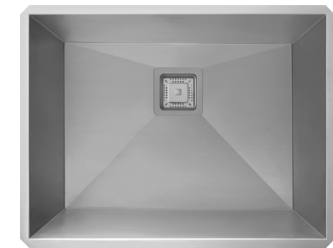

Coordinates With Pax™ Series Sinks

KHU15

KHU19

KHU23

KHU24L

KHU29

KHU32

KHU322