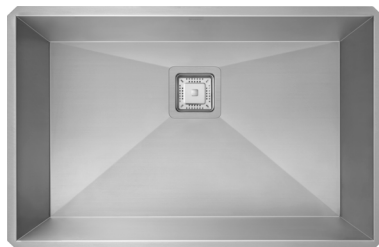

Coordinates With Pax™ Series Sinks

KHU15

KHU19

KHU23

KHU24L

KHU29

KHU32

KHU322