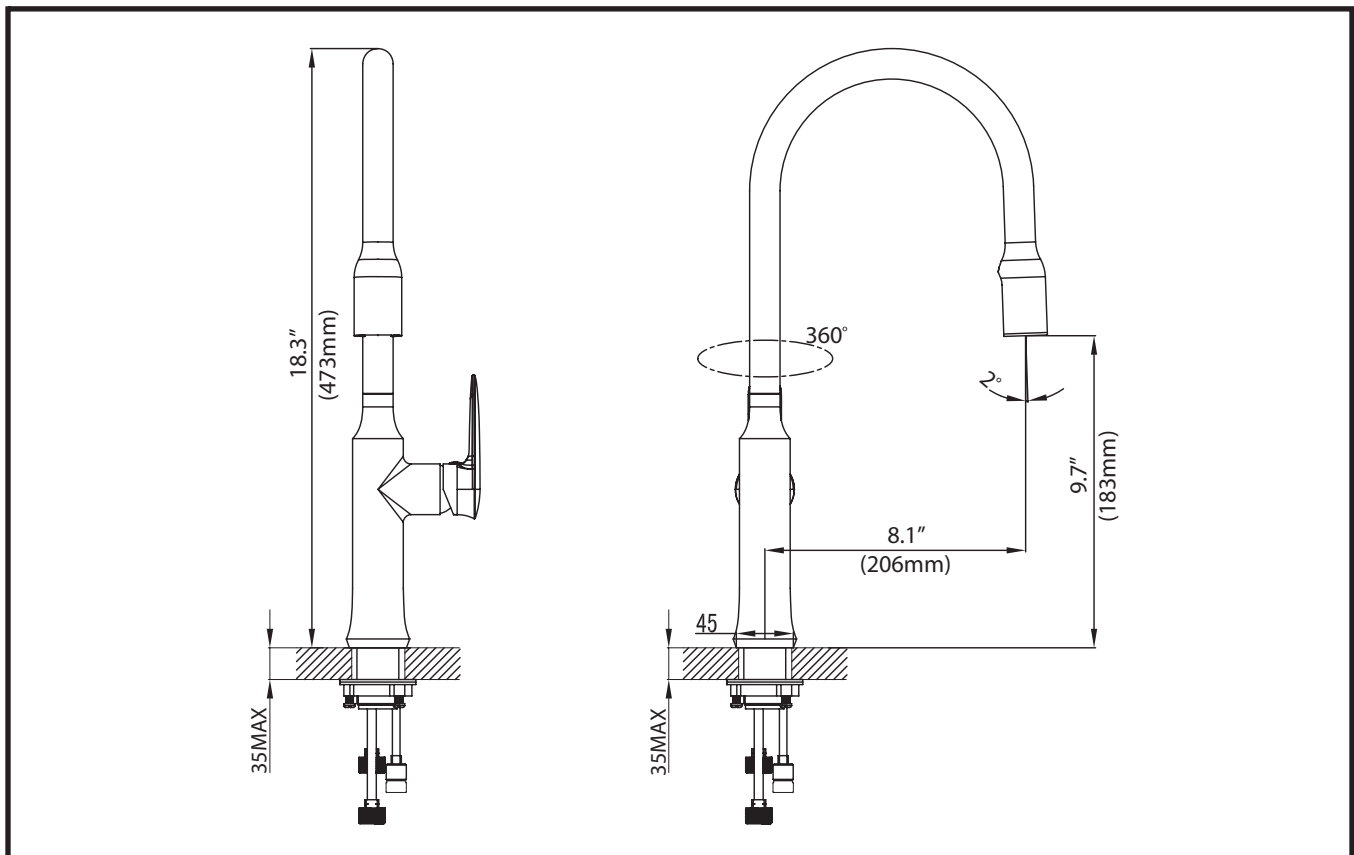

Nola™ | KPF-1660

Kräus®

SPECIFICATIONS SHEET

Single Lever Concealed Pull Down Kitchen Faucet

Chrome and Stainless Steel Finishes

The Nola™ Single Lever Concealed Pull Down Faucet has a clean, balanced design that suits any kitchen décor. Concealed docking seamlessly fits the dual-function pull-down sprayhead into the spout, for a sleek modern look. This faucet is made with top-quality components in order to ensure superior performance and durability. For easy installation, mounting hardware and an optional deck plate are included.

Product Features

- Lead-Free All-Metal Construction
- Single-Lever Temperature & Flow Control
- High-Arch Spout Swivels 360° for Complete Sink Access
- Concealed Dual-Function Spray & Stream Pull-Down Spray Head
- Smooth-Retract Hose w/ Counterweight
- High Performance / Low Flow Neoperl Aerator
- Sedal Ceramic Cartridge for Maximum Durability
- Easy-Clean Rubber Nozzles Prevent Hard Water Build-Up
- Superior Corrosion & Rust-Resistant Finish
- 1 or 3-Hole Installation w/ Optional 10" Deck Plate
- 3 1/4" Handle Clearance

Warranty: Limited lifetime warranty against leaks, drips, and finish flaws to the original purchaser and first consumer. This warranty is applicable to residential use only. Commercial use will automatically void the warranty.

Meets ASME A112.18.1M/A112.18.1
1.8gpm 6.8L/min maximum

www.kraususa.com | 1.800.775.0703 | customerservice@kraususa.com

REV. August 1, 2015