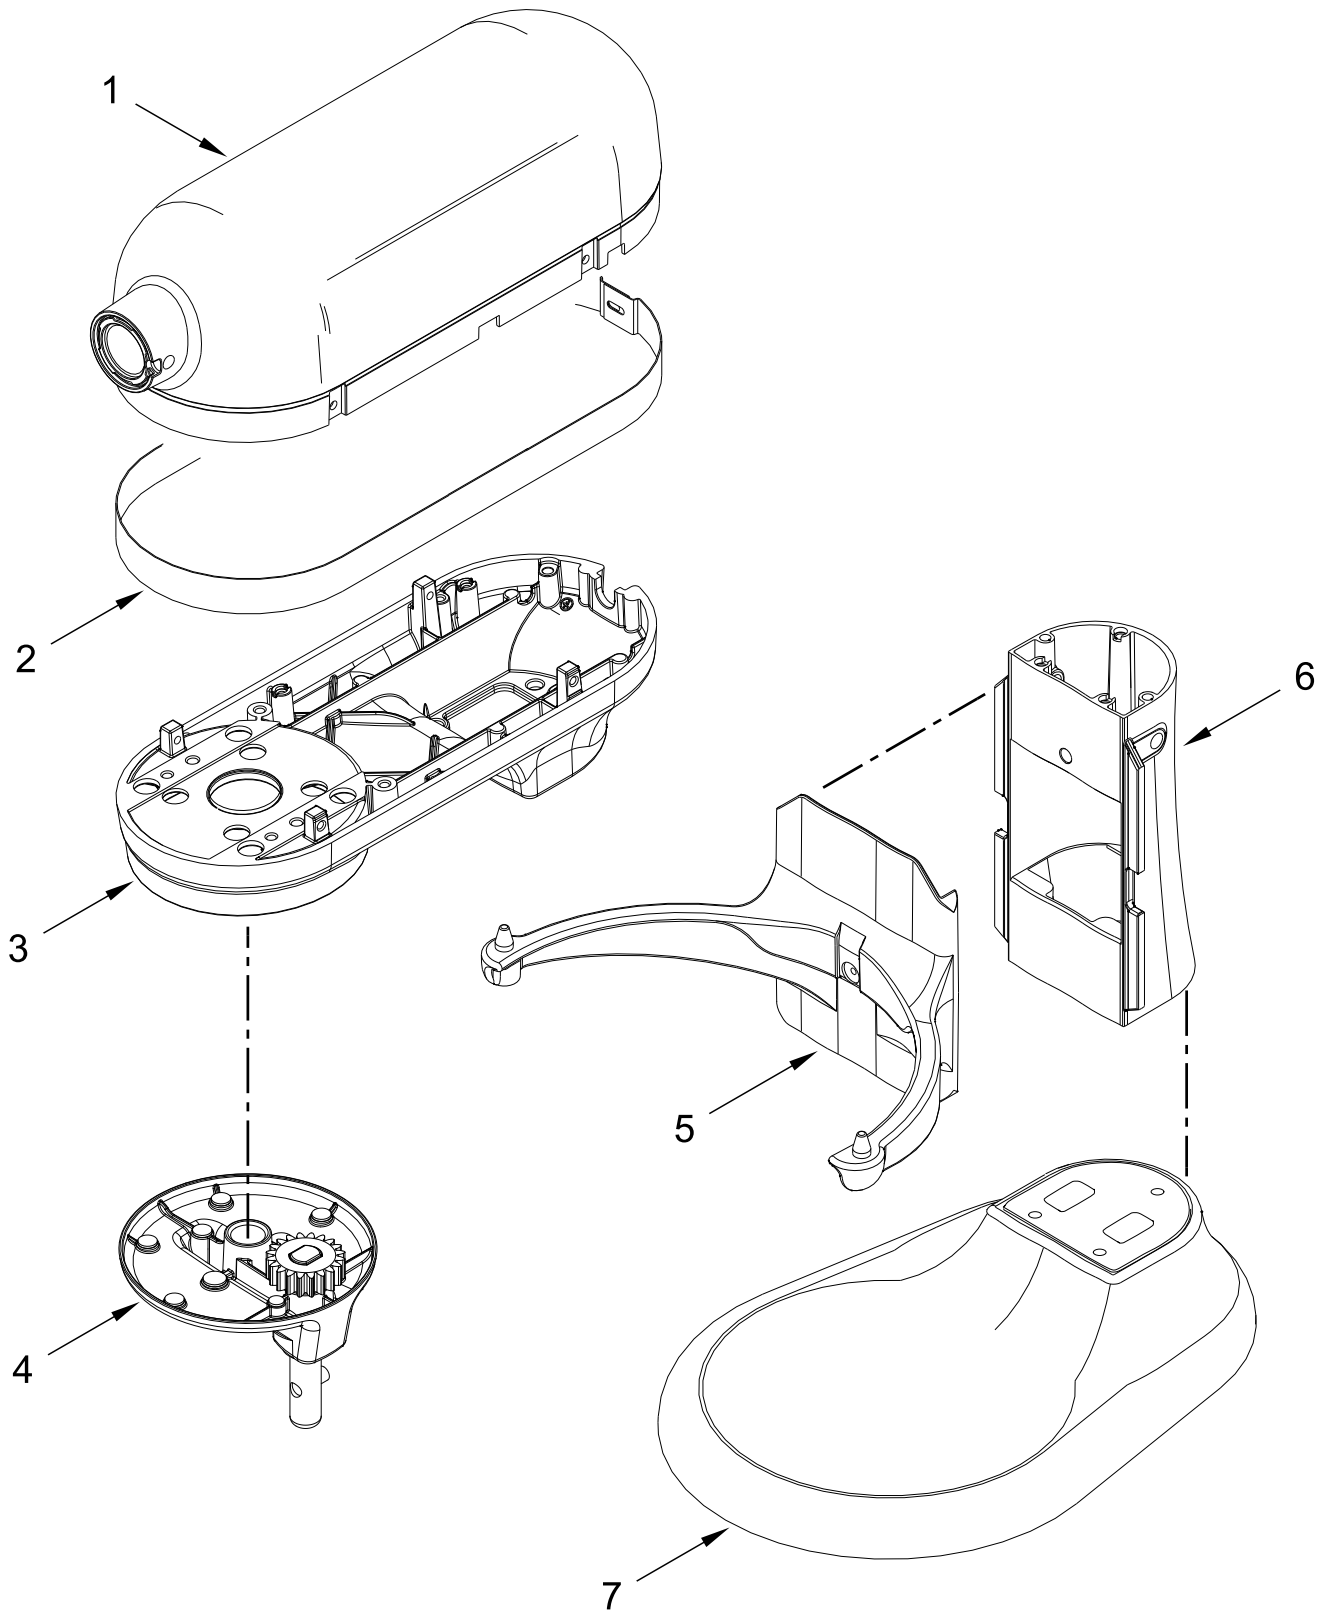

COLOR VARIATION PARTS