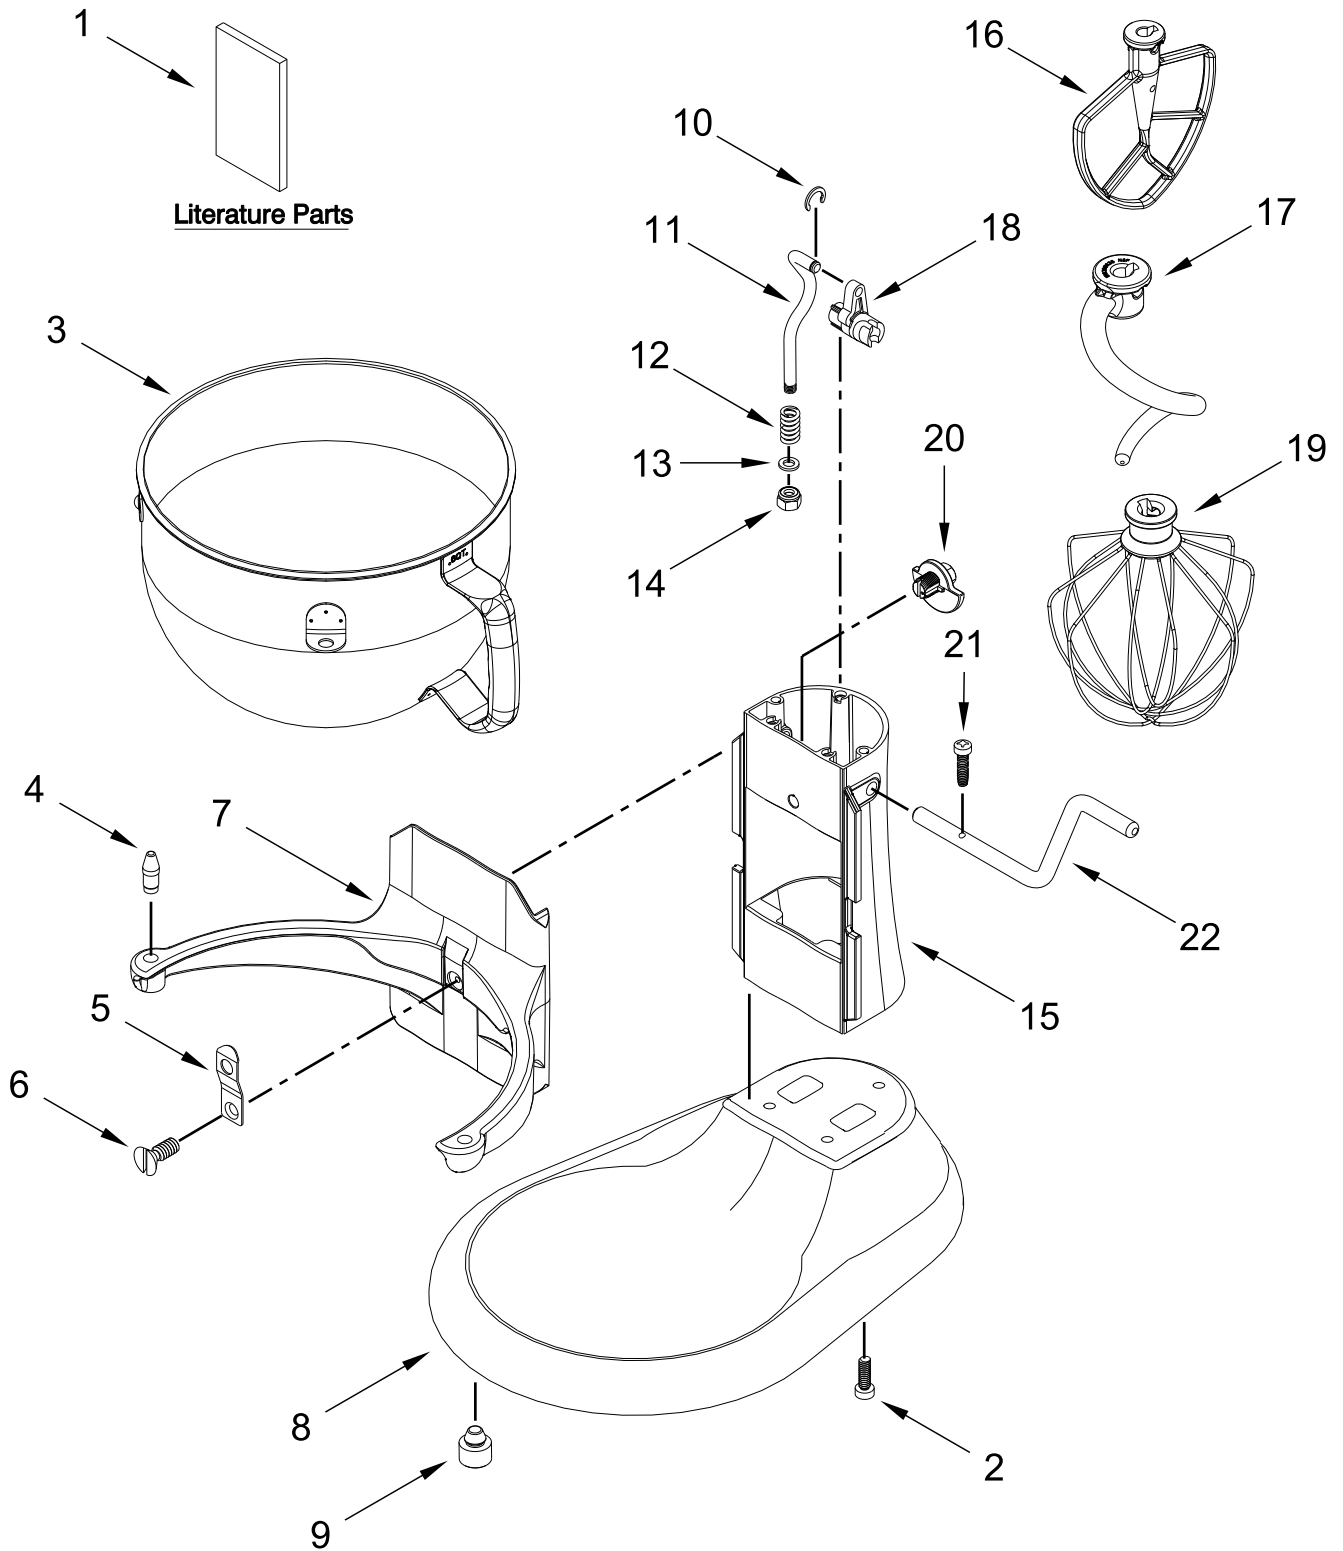

CASE, GEARING AND PLANETARY UNIT PARTS

CASE, GEARING AND PLANETARY UNIT PARTS

<u>Illus. No.</u>	<u>Part No.</u>	<u>Description</u>	<u>Illus. No.</u>	<u>Part No.</u>	<u>Description</u>	<u>Illus. No.</u>	<u>Part No.</u>	<u>Description</u>
1		Motor Housing (Refer to Color Variation Parts Page)	8	3400617	Screw	17	W11531546	Shaft, Agitator
			9	3400814	Screw	18	W11533778	Pin, Groove
			10	W11523176	Motor, 120 Volt Assembly	19	9703680	Clip, Retaining
2	W11618094	Cap, Attachment Hub				20	8533910	Washer
3		Trim Band (Refer to Color Variation Parts Page)	11	3400200	Screw	21	W11553110	Gear, Pinion
			12	W11503693	Control Assembly, 120 Volt	22	W11537260	Spring, Wave
4	W10351843	Screw	13	W10234531	Pin, Groove	23	W11560130	Plate, Lower Housing
5		Thumb Screw	14		Cord, Power	24	W10419037	Screw
	W11521861	Black		W11459236	Black			
6		Lower Gearcase (Refer to Color Variation Parts Page)	15		Planetary Assembly (Refer to Color Variation Parts Page)			
7	W11454895	Gear, Ring and Plate Assembly	16	9706141	Ring, Attachment Hub			

BASE AND PEDESTAL UNIT PARTS

BASE AND PEDESTAL UNIT PARTS

<u>Illus. No.</u>	<u>Part No.</u>	<u>Description</u>	<u>Illus. No.</u>	<u>Part No.</u>	<u>Description</u>	<u>Illus. No.</u>	<u>Part No.</u>	<u>Description</u>
1		Literature Parts	8		Base and Foot Assembly	15		Column and Pins
	W11519607	Use and Care Guide			(Refer to Color Variation Parts Page)			(Refer to Color Variation Parts Page)
2	3400200	Screw			(Refer to Color Variation Parts Page)	16	W10672616	Beater, Flat (Coated)
3	W10717235	Bowl, 5 Quart (Polished)	9	9708649	Foot	17	W10674617	Hook, Dough
4	240185	Pin, Retaining Bowl	10	9703307	Ring, Retaining	18	9706885	Arm, Bowl Lift
5	W10504114	Clip, Bowl Retainer	11	W11376364	Rod, Bowl Lift	19	9703491	Whip, Wire
6	3400018	Screw	12	9237	Spring, Lift Rod	20	9703426	Cam, Adjusting
7		Bowl Support and Pins	13	9703439	Washer	21	3400863	Screw
		(Refer to Color Variation Parts Page)	14	8533907	Nut	22	W11376371	Handle, Bowl Lift