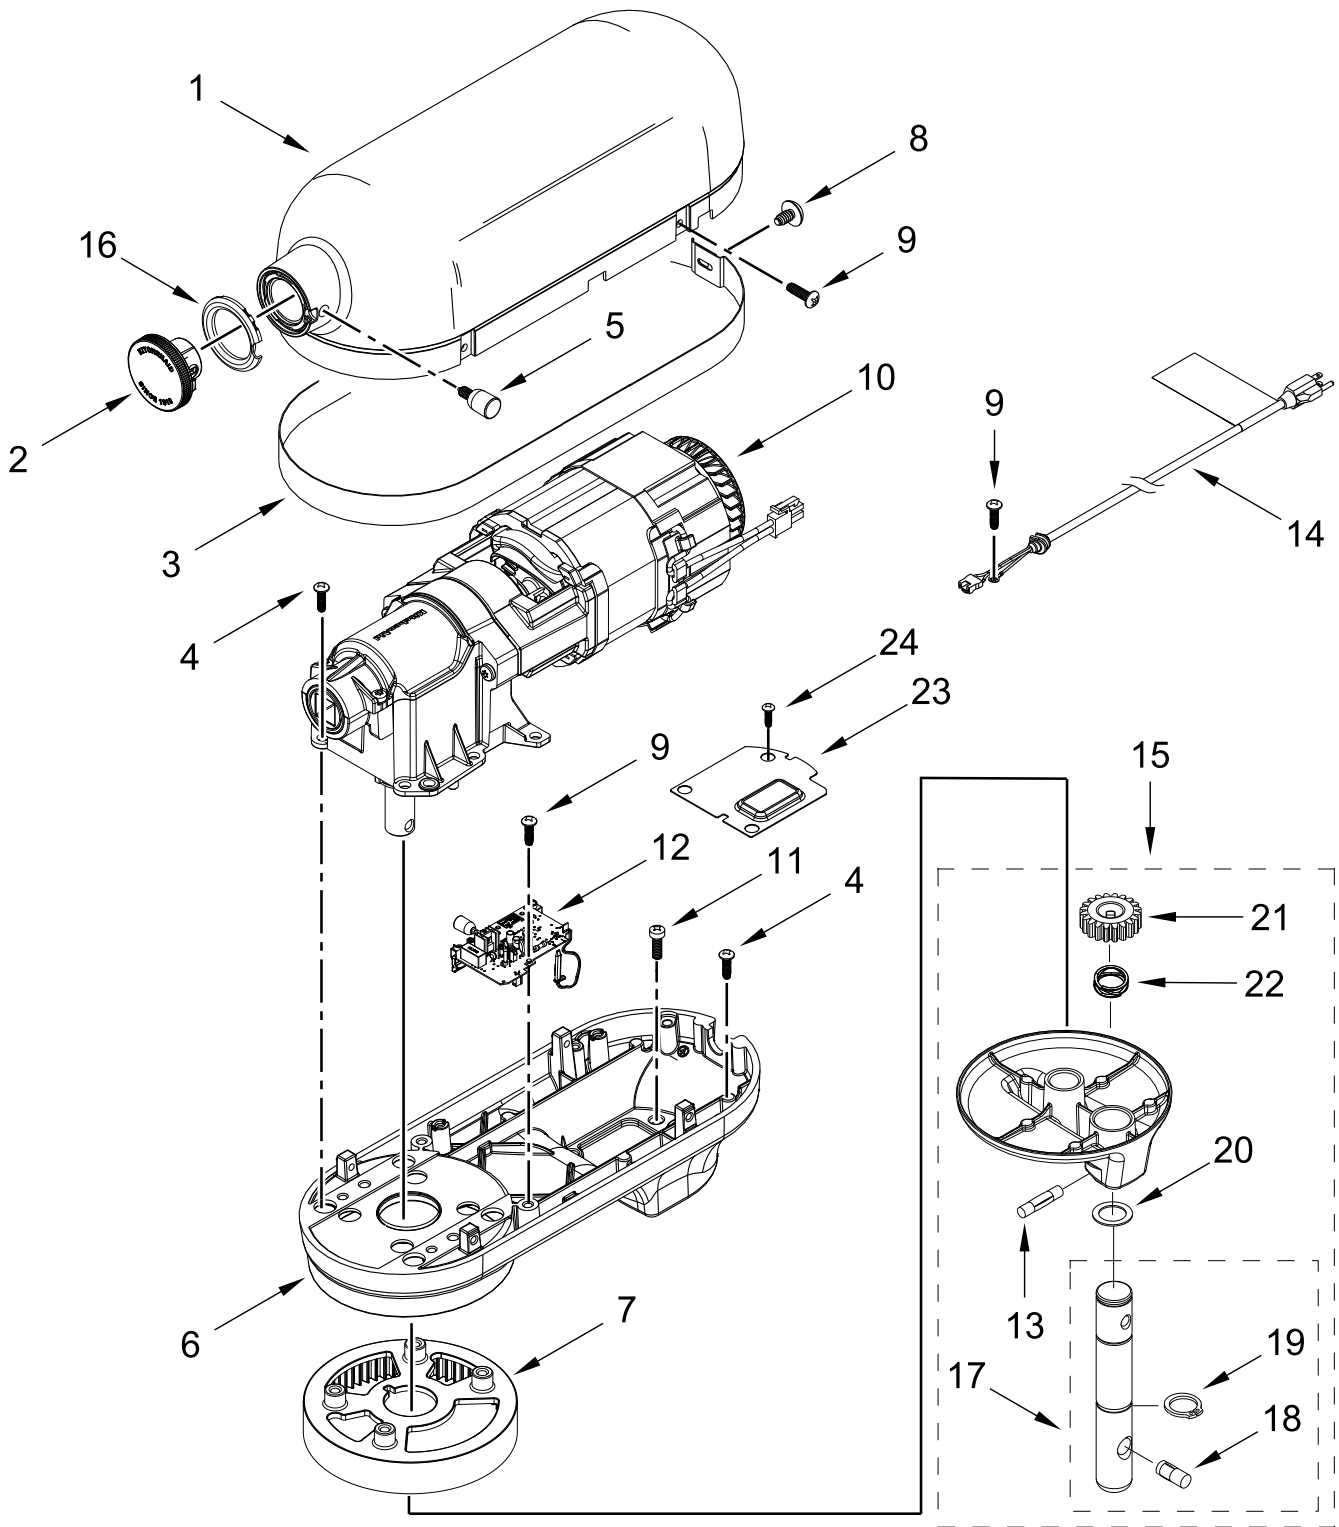

CASE, GEARING AND PLANETARY UNIT PARTS

CASE, GEARING AND PLANETARY UNIT PARTS

<u>Illus. No.</u>	<u>Part No.</u>	<u>Description</u>	<u>Illus. No.</u>	<u>Part No.</u>	<u>Description</u>	<u>Illus. No.</u>	<u>Part No.</u>	<u>Description</u>
1		Motor Housing (Refer to Color Variation Parts Page)	8	3400617	Screw	17	W11531546	Shaft, Agitator
			9	3400814	Screw	18	W11533778	Pin, Groove
			10	W11523176	Motor, 120 Volt Assembly	19	9703680	Clip, Retaining
2	W11618094	Cap, Attachment Hub				20	8533910	Washer
3		Trim Band (Refer to Color Variation Parts Page)	11	3400200	Screw	21	W11553110	Gear, Pinion
			12	W11503693	Control Assembly, 120 Volt	22	W11537260	Spring, Wave
4	W10351843	Screw	13	W10234531	Pin, Groove	23	W11560130	Plate, Lower Housing
5		Thumb Screw	14		Cord, Power	24	W10419037	Screw
	W11521861	Black		W11459236	Black			
6		Lower Gearcase (Refer to Color Variation Parts Page)	15		Planetary Assembly (Refer to Color Variation Parts Page)			
7	W11454895	Gear, Ring and Plate Assembly	16	9706141	Ring, Attachment Hub			

BASE AND PEDESTAL UNIT PARTS

BASE AND PEDESTAL UNIT PARTS

<u>Illus. No.</u>	<u>Part No.</u>	<u>Description</u>	<u>Illus. No.</u>	<u>Part No.</u>	<u>Description</u>	<u>Illus. No.</u>	<u>Part No.</u>	<u>Description</u>
1		Literature Parts	8		Base and Foot Assembly	15		Column and Pins
	W11519607	Use and Care Guide			(Refer to Color Variation Parts Page)			(Refer to Color Variation Parts Page)
2	3400200	Screw			(Refer to Color Variation Parts Page)	16	W10672616	Beater, Flat (Coated)
3	W10717235	Bowl, 5 Quart (Polished)	9	9708649	Foot	17	W10674617	Hook, Dough
4	240185	Pin, Retaining Bowl	10	9703307	Ring, Retaining	18	9706885	Arm, Bowl Lift
5	W10504114	Clip, Bowl Retainer	11	W11376364	Rod, Bowl Lift	19	9703491	Whip, Wire
6	3400018	Screw	12	9237	Spring, Lift Rod	20	9703426	Cam, Adjusting
7		Bowl Support and Pins	13	9703439	Washer	21	3400863	Screw
		(Refer to Color Variation Parts Page)	14	8533907	Nut	22	W11376371	Handle, Bowl Lift