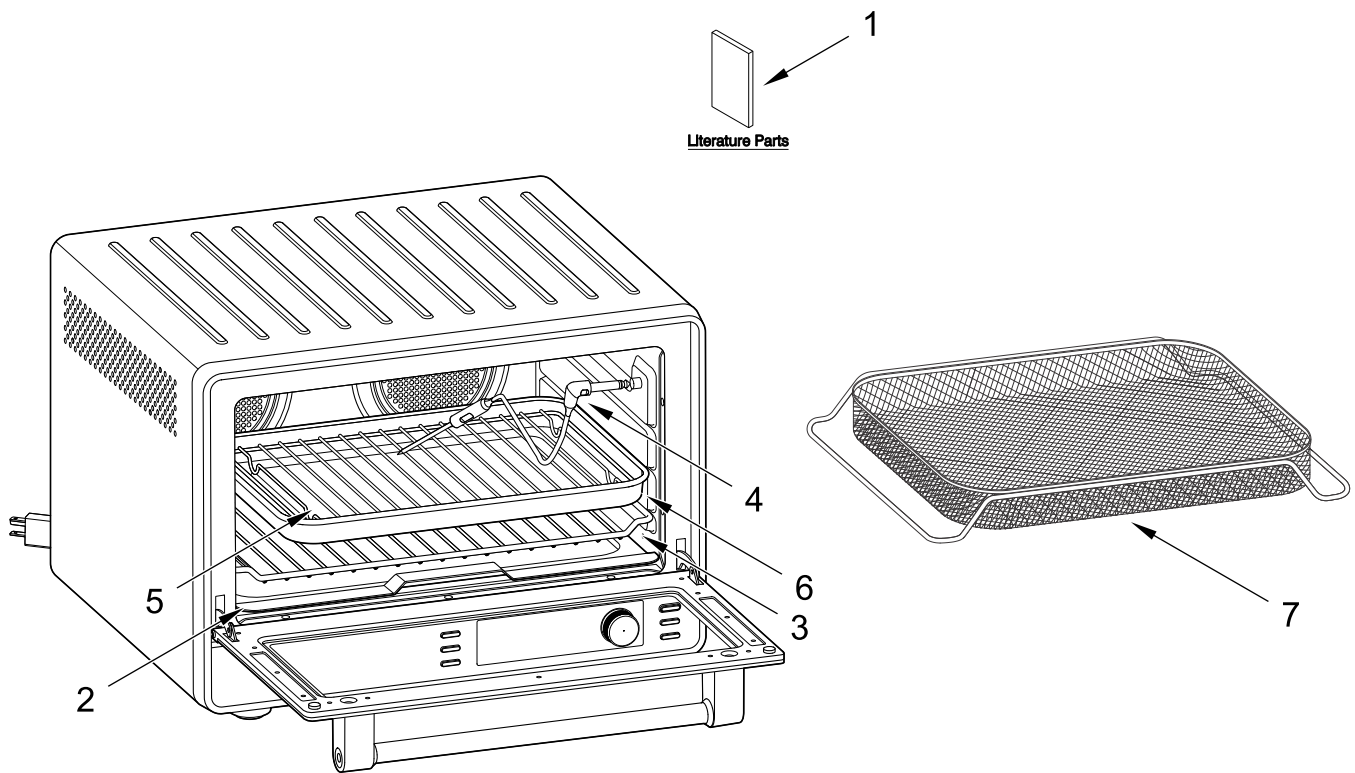

KitchenAid®

**Countertop Oven
Dual Convection Countertop Oven with Air Fry and Temperature Probe**

MODELS:

KCO224BM0 (Black Matte)

Dual Convection Countertop Oven Parts

Dual Convection Countertop Oven Parts

<u>Illus.</u> <u>No.</u>	<u>Part No.</u>	<u>Description</u>	<u>Illus.</u> <u>No.</u>	<u>Part No.</u>	<u>Description</u>	<u>Illus.</u> <u>No.</u>	<u>Part No.</u>	<u>Description</u>
1		Literature Parts	5	W11391024	Broil Rack	7	W11553824	Air Fry Basket
	W11520291	Use & Care Guide	6	W11391016	Multipurpose Pan			Following Parts Not Illustrated
2	W11391027	Crumb Tray						
3	W11391026	Wire Rack					W11732280	Magnetic Temperature Probe Case
4	W11391025	Temperature Probe						