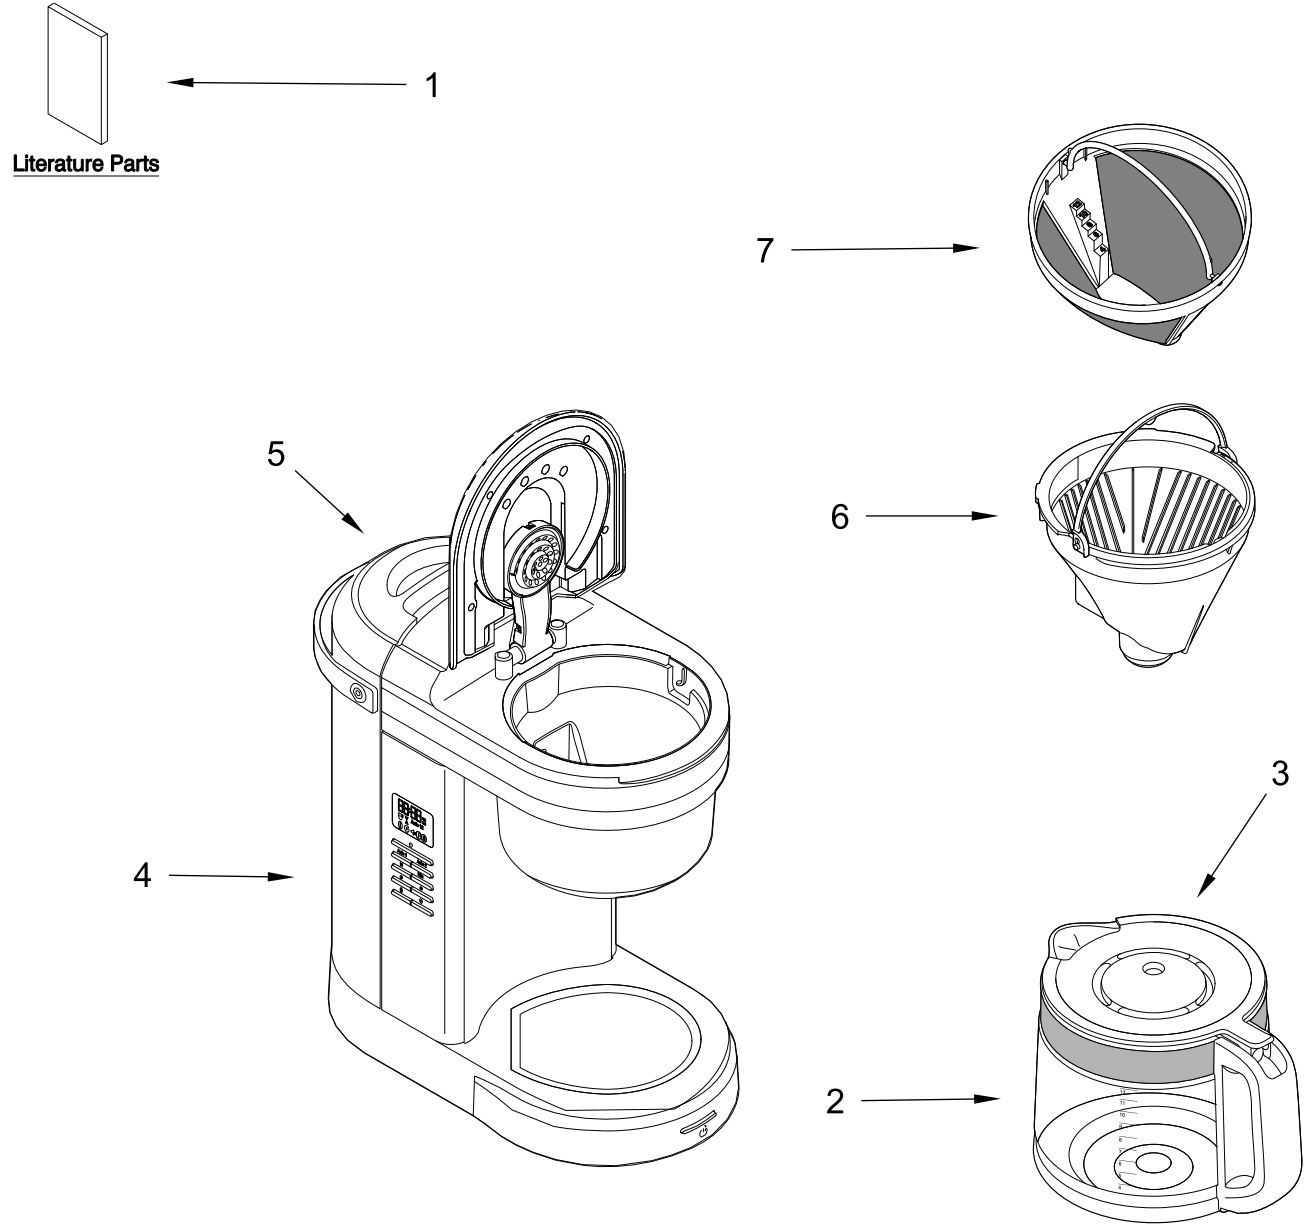

KitchenAid®

**COFFEE MAKER
12 CUP - GLASS CARAFE**

MODELS:

KCM1209DG0 (Matte Charcoal Grey)

KCM1209OB0 (Onyx Black)

CARAFE AND FILTER PARTS

CARAFE AND FILTER PARTS

<u>Illus.</u> <u>No.</u>	<u>Part No.</u>	<u>Description</u>	<u>Illus.</u> <u>No.</u>	<u>Part No.</u>	<u>Description</u>	<u>Illus.</u> <u>No.</u>	<u>Part No.</u>	<u>Description</u>
1		Literature Parts	4	W11358309	Water Tank	6	W11358311	Brew Basket
	W11299037	Use and Care Guide	5	W11358310	Lid, Water Tank	7	W11358312	Gold Tone Filter
2	W11393883	Carafe						
3	W11393885	Lid, Carafe						