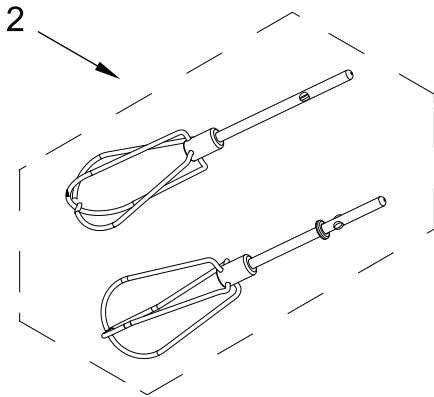

KitchenAid®

Mixer

Cordless Hand Mixer - battery sold separately

MODELS:

KHMR700BM0 (Black Matte)

KHMR700SE0 (Shaded Palm)

UNIT PARTS

UNIT PARTS

<u>Illus.</u> <u>No.</u>	<u>Part No.</u>	<u>Description</u>
1		Literature Parts
	W11634658	Use & Care Guide
2	W11697803	Beaters