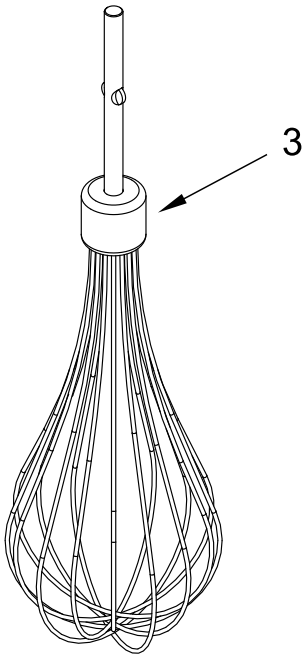

5KHM7210BAC0 (Almond Creme - United Kingdom)  
5KHM7210BCU0 (Contour Silver - United Kingdom)  
5KHM7210BER0 (Empire Red - United Kingdom)  
5KHM7210BOB0 (Onyx Black - United Kingdom)  
5KHM7210EAC0 (Almond Creme - Europe)  
5KHM7210ECU0 (Contour Silver - Europe)  
5KHM7210EER0 (Empire Red - Europe)  
5KHM7210EOB0 (Onyx Black - Europe)

# UNIT PARTS

# UNIT PARTS

<u>Illus.</u> <u>No.</u>	<u>Part No.</u>	<u>Description</u>	<u>Illus.</u> <u>No.</u>	<u>Part No.</u>	<u>Description</u>
1		Literature Parts	2	W10531842	Beaters (includes Right and Left)
	W10434747	Use & Care Guide (United States)	3	W10720800	Wire Whisk
	W11265695	Use & Care Guide (Europe/Switzerland)			