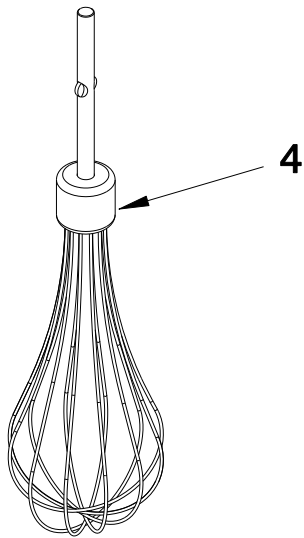

**KitchenAid®**

**6-SPEED HAND MIXER**

**MODELS:**

KHM6118CU0 (Contour Silver)

KHM6118ER0 (Empire Red)

KHM6118IC0 (Ice)

KHM6118OB0 (Onyx Black)

KHM6118WH0 (White)

# UNIT PARTS

# UNIT PARTS

<u>Illus.</u> <u>No.</u>	<u>Part No.</u>	<u>Description</u>	<u>Illus.</u> <u>No.</u>	<u>Part No.</u>	<u>Description</u>
1		Literature Parts	3	W11432659	Beaters (includes Right and Left)
	W11504387	Use and Care Guide			
2	W10423810	Knob, Speed Control	4	W10720800	Wire Whisk