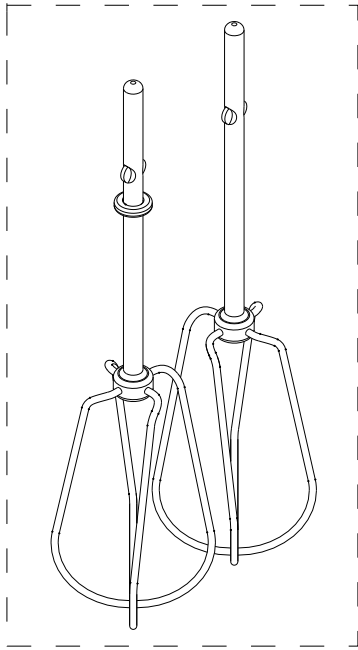

**KitchenAid®**

**6-SPEED HAND MIXER**

**MODELS:**

KHM6118CU0 (Contour Silver)

KHM6118ER0 (Empire Red)

KHM6118IC0 (Ice)

KHM6118OB0 (Onyx Black)

KHM6118WH0 (White)

# UNIT PARTS

# UNIT PARTS

<u>Illus.</u> <u>No.</u>	<u>Part No.</u>	<u>Description</u>	<u>Illus.</u> <u>No.</u>	<u>Part No.</u>	<u>Description</u>
1		Literature Parts	3	W11432659	Beaters (includes Right and Left)
	W11504387	Use and Care Guide			
2	W10423810	Knob, Speed Control	4	W10720800	Wire Whisk