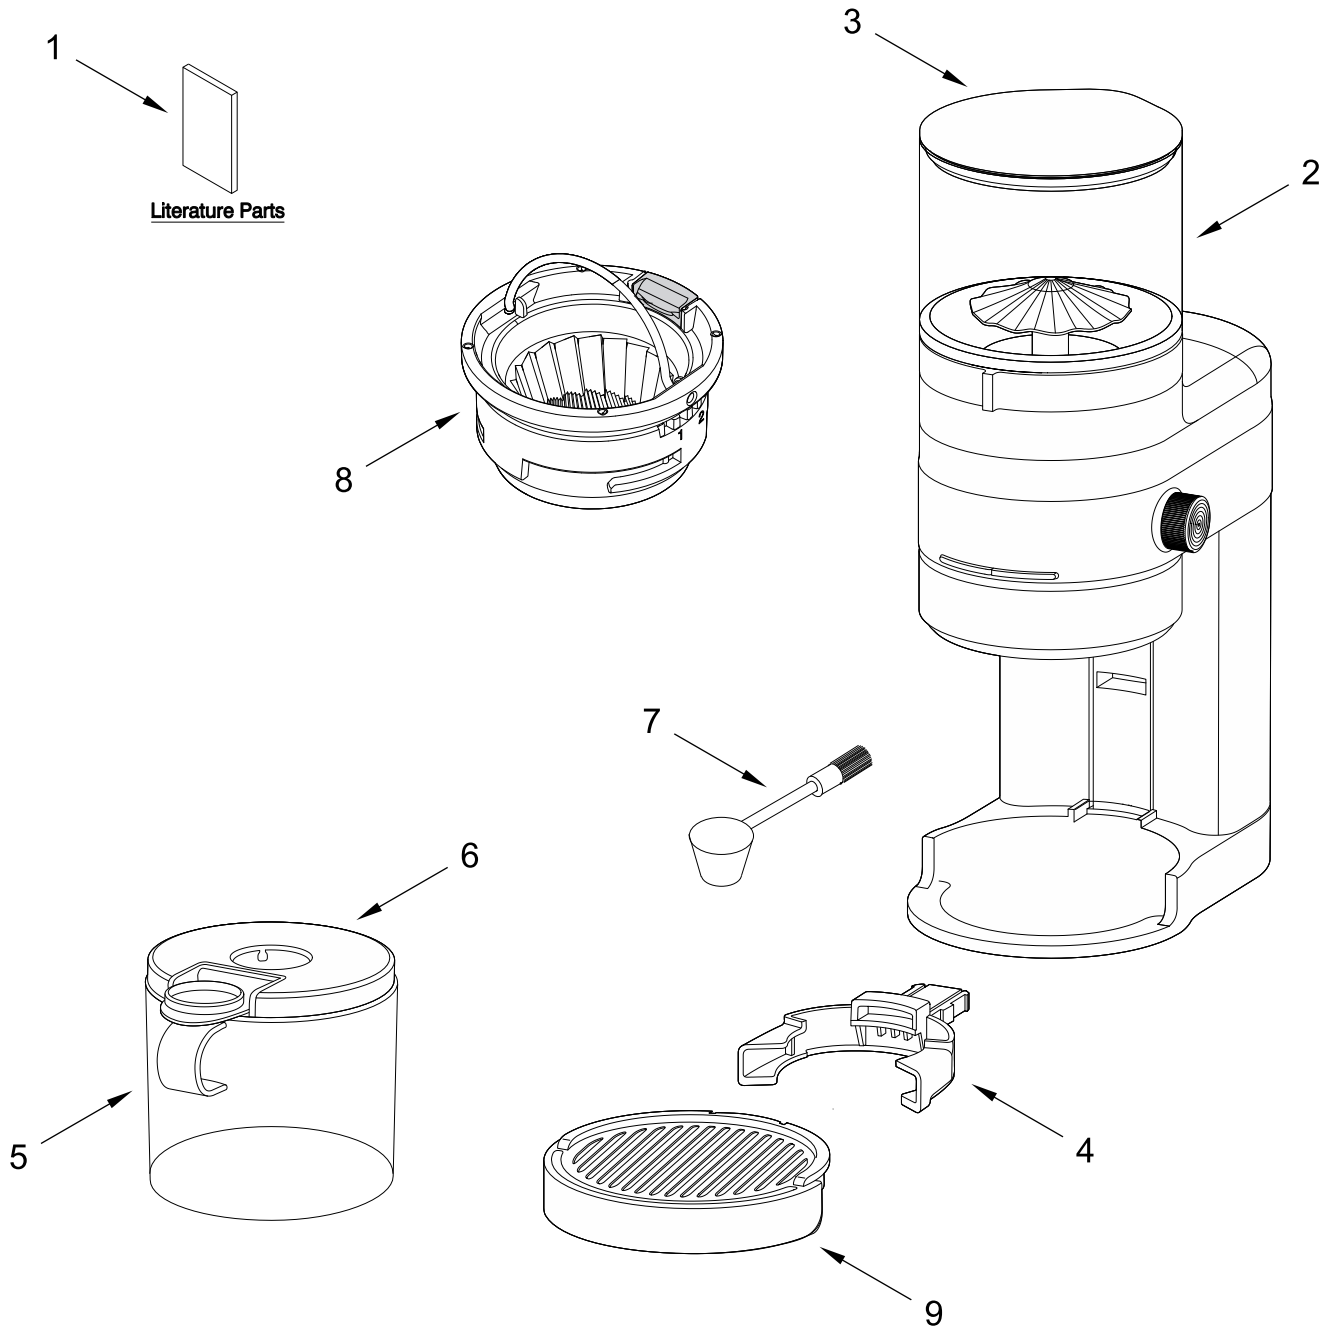

KitchenAid®

Coffee Mill

MODELS:

KCG8433BM0 (Black Matte)

KCG8433DG0 (Matte Charcoal Grey)

KCG8433ER0 (Empire Red)

KCG8433MH0 (Milkshake)

KCG8433OB0 (Onyx Black)

UNIT ASSEMBLY PARTS

UNIT ASSEMBLY PARTS

<u>Illus. No.</u>	<u>Part No.</u>	<u>Description</u>	<u>Illus. No.</u>	<u>Part No.</u>	<u>Description</u>	<u>Illus. No.</u>	<u>Part No.</u>	<u>Description</u>
1		Literature Parts	6	W11496856	Lid, Lower Hopper (includes rubber stopper)	9		Tray, Grounds Catcher
	W11547232	Use & Care Guide					W11496872	Almond Cream
2	W11496850	Hopper, Top	7	W11496858	Scoop & Brush, Coffee		W11496866	Black Matte
3	W11496852	Lid, Top Hopper					W11496874	Candy Apple
4	W11496853	Assy, Portafilter Holder	8	W11496860	Assy, Top Burr		W11496868	Matte Charcoal Grey
5	W11496855	Hopper, Lower						