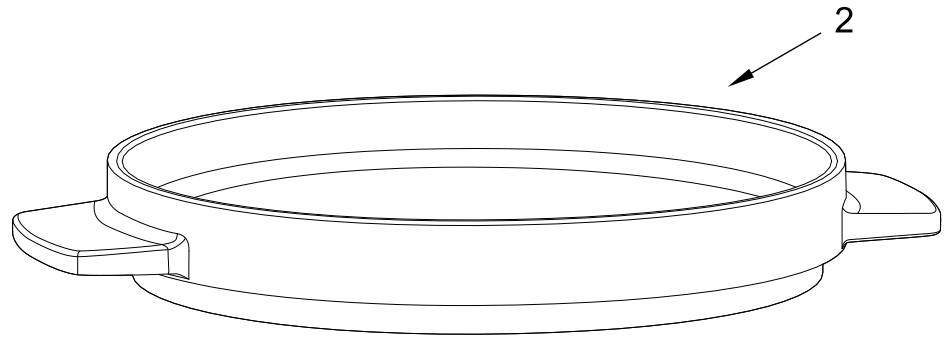

KitchenAid®

**Mixer Attachments
Bread Bowl with Baking Lid**

MODELS:

KSM2CB5BGS (Grey Speckle)

Bread Bowl with Baking Lid

Literature Parts

Bread Bowl with Baking Lid

<u>Illus.</u> <u>No.</u>	<u>Part No.</u>	<u>Description</u>
1		Literature Parts
	W11490701	Use & Care Guide
2	W11682614	Bread Bowl Lid