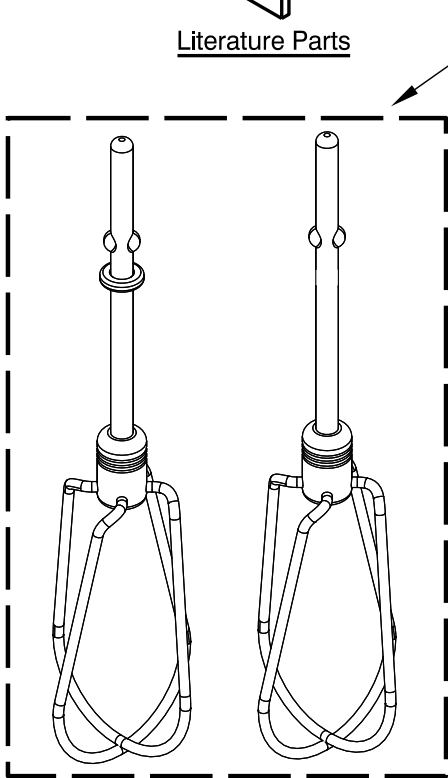

KitchenAid®

MIXER

MODELS:

KHM926CA0 (Candy Apple)

KHM926CU0 (Contour Silver)

KHM926ER0 (Empire Red)

KHM926ES0 (Espresso)

KHM926MS0 (Medallion Silver)

KHM926OB0 (Onyx Black)

KHM926WH0 (White)

UNIT PARTS

UNIT PARTS

<u>Illus.</u> <u>No.</u>	<u>Part No.</u>	<u>Description</u>	<u>Illus.</u> <u>No.</u>	<u>Part No.</u>	<u>Description</u>	<u>Illus.</u> <u>No.</u>	<u>Part No.</u>	<u>Description</u>
1		Literature Parts	3	W10490651	Hooks, Dough (includes Right and Left)	4	W10490652	Rod, Blending
	W11387887	Use & Care Guide				5	W10720800	Wire Whisk
2	W10531842	Beaters (includes Right and Left)						