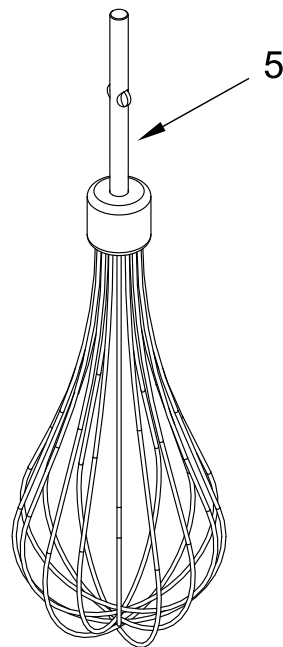

KitchenAid®

MIXER

MODELS:

KHM926CA0 (Candy Apple)

KHM926CU0 (Contour Silver)

KHM926ER0 (Empire Red)

KHM926ES0 (Espresso)

KHM926MS0 (Medallion Silver)

KHM926OB0 (Onyx Black)

KHM926WH0 (White)

UNIT PARTS

UNIT PARTS

<u>Illus.</u> <u>No.</u>	<u>Part No.</u>	<u>Description</u>	<u>Illus.</u> <u>No.</u>	<u>Part No.</u>	<u>Description</u>	<u>Illus.</u> <u>No.</u>	<u>Part No.</u>	<u>Description</u>
1		Literature Parts	3	W10490651	Hooks, Dough (includes Right and Left)	4	W10490652	Rod, Blending
	W11387887	Use & Care Guide				5	W10720800	Wire Whisk
2	W10531842	Beaters (includes Right and Left)						