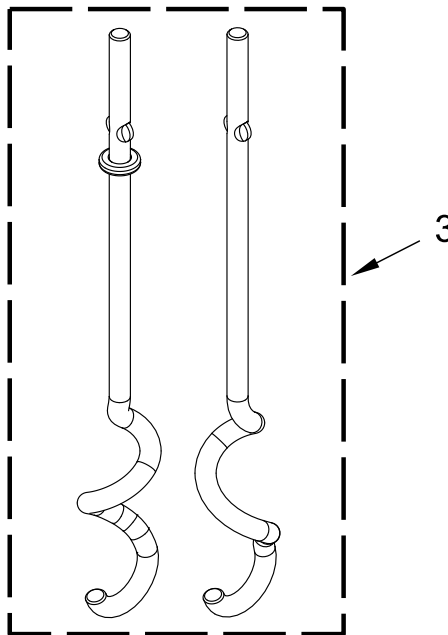

KitchenAid®

MIXER

MODELS:

KHM926CA0 (Candy Apple)

KHM926CU0 (Contour Silver)

KHM926ER0 (Empire Red)

KHM926ES0 (Espresso)

KHM926MS0 (Medallion Silver)

KHM926OB0 (Onyx Black)

KHM926WH0 (White)

UNIT PARTS

UNIT PARTS

<u>Illus.</u> <u>No.</u>	<u>Part No.</u>	<u>Description</u>	<u>Illus.</u> <u>No.</u>	<u>Part No.</u>	<u>Description</u>	<u>Illus.</u> <u>No.</u>	<u>Part No.</u>	<u>Description</u>
1		Literature Parts	3	W10490651	Hooks, Dough (includes Right and Left)	4	W10490652	Rod, Blending
	W11387887	Use & Care Guide				5	W10720800	Wire Whisk
2	W10531842	Beaters (includes Right and Left)						