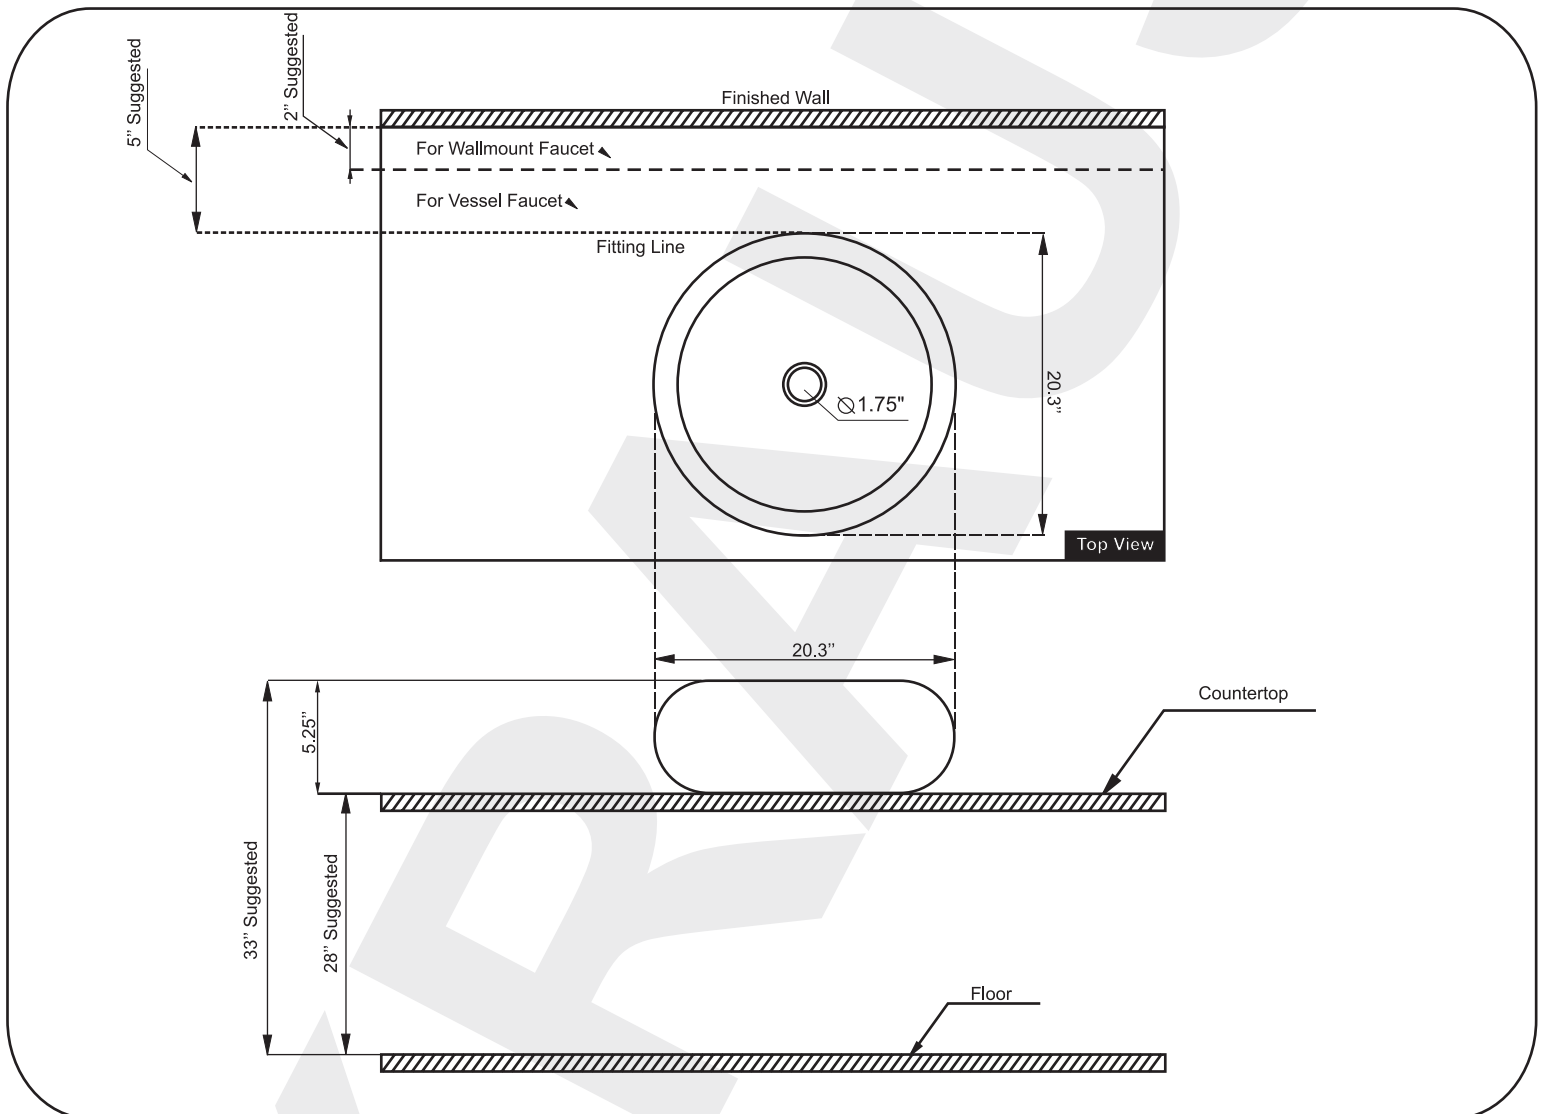

## Product Description and Measurements

### *Ceramic Vessel Sink*

- ★ Kraus Ceramic Collection
- ★ Round Ceramic Sink with Overflow
- ★ 20" X 20" X 5.3" H
- ★ For Above Counter Installation

## Rough-In Dimensions