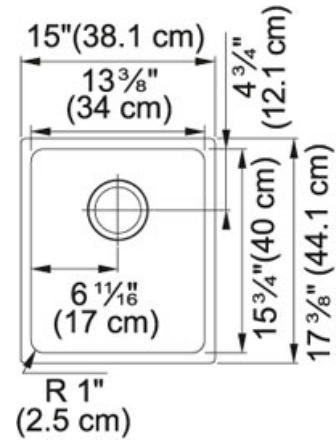

Kubus KBG11013CHA Fraganite Coffee | 125.0384.333

FAMILY : Sinks | SERIE : Kubus | MODEL : KBG11013CHA | INSTALLATION TYPE : Undermount | FINISH : Fraganite Coffee | STYLE : Transitional

TECHNICAL DATA

Minimum Cabinet Size	18"
Drain Opening	3 1/2"
Length overall	15"
Width overall	17 5/16"
Depth Overall	7 7/8"
Length of large bowl	13 3/8"
Width of large bowl	15 3/4"
Depth of large bowl	7 7/8"
Number of Bowls	1
Type of Material	Granite
Where to buy	Showroom
Where to buy	Showroom

Minimum Cabinet Size	18"
Drain Opening	3 1/2"
Length overall	15"
Width overall	17 5/16"
Depth Overall	7 7/8"
Length of large bowl	13 3/8"
Width of large bowl	15 3/4"
Depth of large bowl	7 7/8"
Number of Bowls	1
Type of Material	Granite
Where to buy	Showroom
Where to buy	Showroom

Kubus KBG11013ONY Fraganite Onyx | 125.0384.328

FAMILY : Sinks | SERIE : Kubus | MODEL : KBG11013ONY | FINISH : Fraganite Onyx | INSTALLATION TYPE : Undermount | STYLE : Transitional

TECHNICAL DATA

Minimum Cabinet Size	18"
Drain Opening	3 1/2"
Length overall	15"
Width overall	17 5/16"
Depth Overall	7 7/8"
Length of large bowl	13 3/8"
Width of large bowl	15 3/4"
Depth of large bowl	7 7/8"
Number of Bowls	1
Type of Material	Granite
Where to buy	Showroom
Where to buy	Showroom