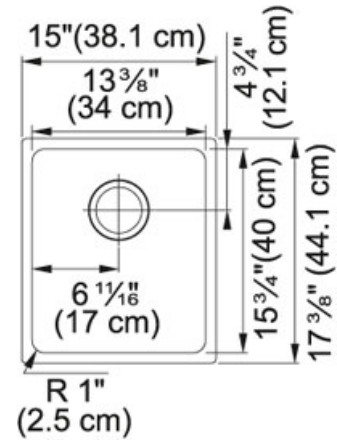

Kubus KBG11013CHA Fraganite Coffee | 125.0384.333

FAMILY : Sinks | SERIE : Kubus | MODEL : KBG11013CHA | INSTALLATION TYPE : Undermount | FINISH : Fraganite Coffee | STYLE : Transitional

TECHNICAL DATA

Minimum Cabinet Size	18"
Drain Opening	3 1/2"
Length overall	15"
Width overall	17 5/16"
Depth Overall	7 7/8"
Length of large bowl	13 3/8"
Width of large bowl	15 3/4"
Depth of large bowl	7 7/8"
Number of Bowls	1
Type of Material	Granite
Where to buy	Showroom
Where to buy	Showroom

Minimum Cabinet Size	18"
Drain Opening	3 1/2"
Length overall	15"
Width overall	17 5/16"
Depth Overall	7 7/8"
Length of large bowl	13 3/8"
Width of large bowl	15 3/4"
Depth of large bowl	7 7/8"
Number of Bowls	1
Type of Material	Granite
Where to buy	Showroom
Where to buy	Showroom

Kubus KBG11013ONY Fraganite Onyx | 125.0384.328

FAMILY : Sinks | SERIE : Kubus | MODEL : KBG11013ONY | FINISH : Fraganite Onyx | INSTALLATION TYPE : Undermount | STYLE : Transitional

TECHNICAL DATA

Minimum Cabinet Size	18"
Drain Opening	3 1/2"
Length overall	15"
Width overall	17 5/16"
Depth Overall	7 7/8"
Length of large bowl	13 3/8"
Width of large bowl	15 3/4"
Depth of large bowl	7 7/8"
Number of Bowls	1
Type of Material	Granite
Where to buy	Showroom
Where to buy	Showroom