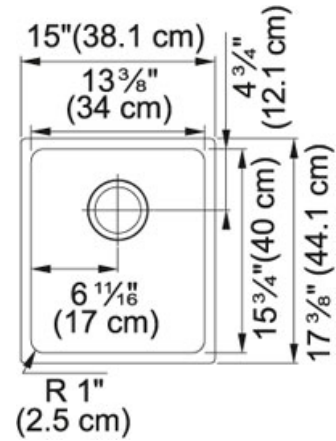

Minimum Cabinet Size	18"
Drain Opening	3 1/2"
Length overall	15"
Width overall	17 5/16"
Depth Overall	7 7/8"
Length of large bowl	13 3/8"
Width of large bowl	15 3/4"
Depth of large bowl	7 7/8"
Number of Bowls	1
Type of Material	Granite
Where to buy	Showroom
Where to buy	Showroom

Kubus KBG11013ONY Fraganite Onyx | 125.0384.328

FAMILY : Sinks | SERIE : Kubus | MODEL : KBG11013ONY | FINISH : Fraganite Onyx | INSTALLATION TYPE : Undermount | STYLE : Transitional

TECHNICAL DATA

Minimum Cabinet Size	18"
Drain Opening	3 1/2"
Length overall	15"
Width overall	17 5/16"
Depth Overall	7 7/8"
Length of large bowl	13 3/8"
Width of large bowl	15 3/4"
Depth of large bowl	7 7/8"
Number of Bowls	1
Type of Material	Granite
Where to buy	Showroom
Where to buy	Showroom

Kubus KBG11013OYS Fraganite Oyster | 125.0384.332

FAMILY : Sinks | SERIE : Kubus | MODEL : KBG11013OYS | FINISH : Fraganite Oyster | INSTALLATION TYPE : Undermount | STYLE : Transitional

TECHNICAL DATA

Minimum Cabinet Size	18"
Drain Opening	3 1/2"
Length overall	15"
Width overall	17 5/16"
Depth Overall	7 7/8"
Length of large bowl	13 3/8"
Width of large bowl	15 3/4"
Depth of large bowl	7 7/8"
Number of Bowls	1
Type of Material	Granite
Where to buy	Showroom
Where to buy	Showroom