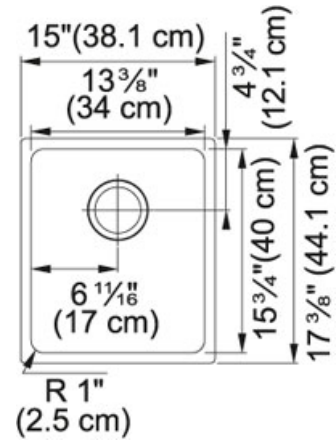

Kubus KBG11013VAN Fraganite Vanilla | 125.0384.334

FAMILY : Sinks | SERIE : Kubus | MODEL : KBG11013VAN | FINISH : Fraganite Vanilla | INSTALLATION TYPE : Undermount | STYLE : Transitional

TECHNICAL DATA

Minimum Cabinet Size	18"
Drain Opening	3 1/2"
Length overall	15"
Width overall	17 5/16"
Depth Overall	7 7/8"
Length of large bowl	13 3/8"
Width of large bowl	15 3/4"
Depth of large bowl	7 7/8"
Number of Bowls	1
Type of Material	Granite
Where to buy	Showroom
Where to buy	Showroom