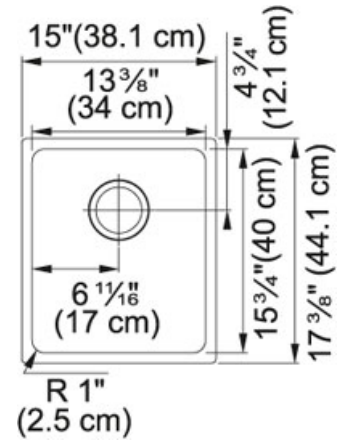

Kubus KBG11013STO Fraganite Storm | 125.0384.331

FAMILY : Sinks | SERIE : Kubus | MODEL : KBG11013STO | FINISH : Fraganite Storm | INSTALLATION TYPE : Undermount | STYLE : Transitional

TECHNICAL DATA

Minimum Cabinet Size	18"
Drain Opening	3 1/2"
Length overall	15"
Width overall	17 5/16"
Depth Overall	7 7/8"
Length of large bowl	13 3/8"
Width of large bowl	15 3/4"
Depth of large bowl	7 7/8"
Number of Bowls	1
Type of Material	Granite
Where to buy	Showroom
Where to buy	Showroom