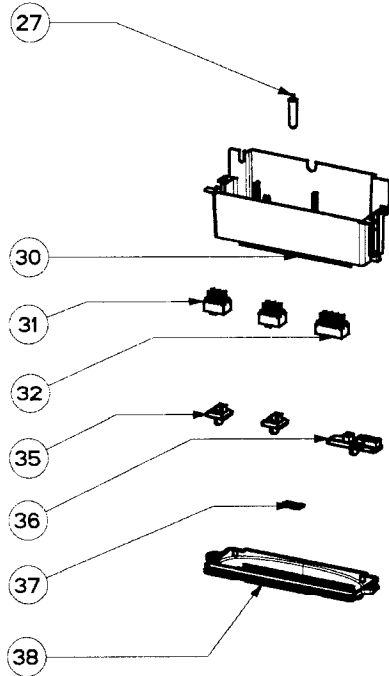

INCA SMART

electrical components

switch

	Model Number	5974890		
Key	Description	28 Gray	Qty Req.	In Stock
27	Indicator Lamp	4021573	1	No
30	Switch Box	4165822	1	No
31	On/Off Switch	4021687	2	Yes
32	Motor Speed Switch	4021688	1	Yes
35	On/Off Button	4022830	2	Yes
36	Motor Speed Button	4022831	1	Yes
37	Red Lamp Cover	4021507	1	Yes
38	Switch Box Cover Front Panel	4271104	1	Yes