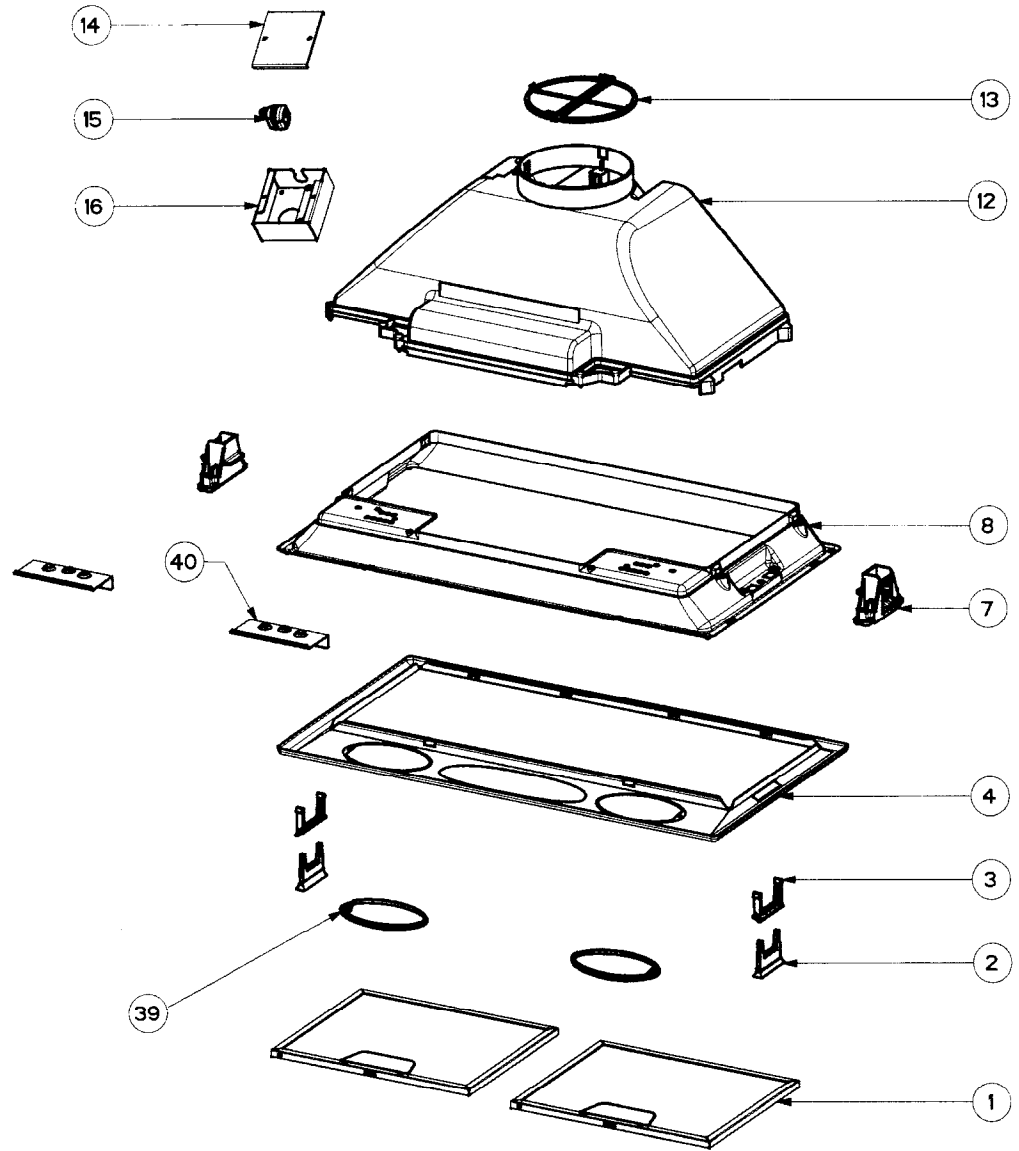

## body components

|     | Model Number              | 5974890 |          |          |
|-----|---------------------------|---------|----------|----------|
| Key | Description               | 28 Gray | Qty Req. | In Stock |
| 1   | Grease Filter             | 4268962 | 2        | Yes      |
| 2   | Bottom Removal Tab        | 4145818 | 2        | Yes      |
| 3   | Bottom Removal Tab Holder | 4165805 | 2        | Yes      |
| 4   | Grease Filter Support     | 4480918 | 1        | No       |
| 7   | Spring Loaded Bracket     | 4252123 | 2        | Yes      |
| 8   | Lower Body Gray           | 4404363 | 1        | No       |
| 12  | Upper Body                | 4113076 | 1        | No       |
| 13  | Damper                    | 4269376 | 1        | Yes      |
| 14  | Field Wiring Box Cover    | 4468375 | 1        | No       |
| 15  | Cable Clamp               | 4117090 | 1        | No       |
| 16  | Field Wiring Box          | 4468373 | 1        | No       |
| 39  | Glass Light Diffuser      | 4145150 | 2        | Yes      |
| 40  | Insulation Barrier        | 4432152 | 2        | No       |