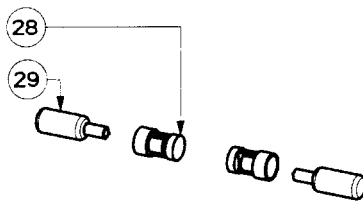

light

	Model Number	5974890		
Key	Description	28 Gray	Qty Req.	In Stock
28	Lamp Holder	4022012	2	Yes
29	Incandescent Lamp	4021768	2	No