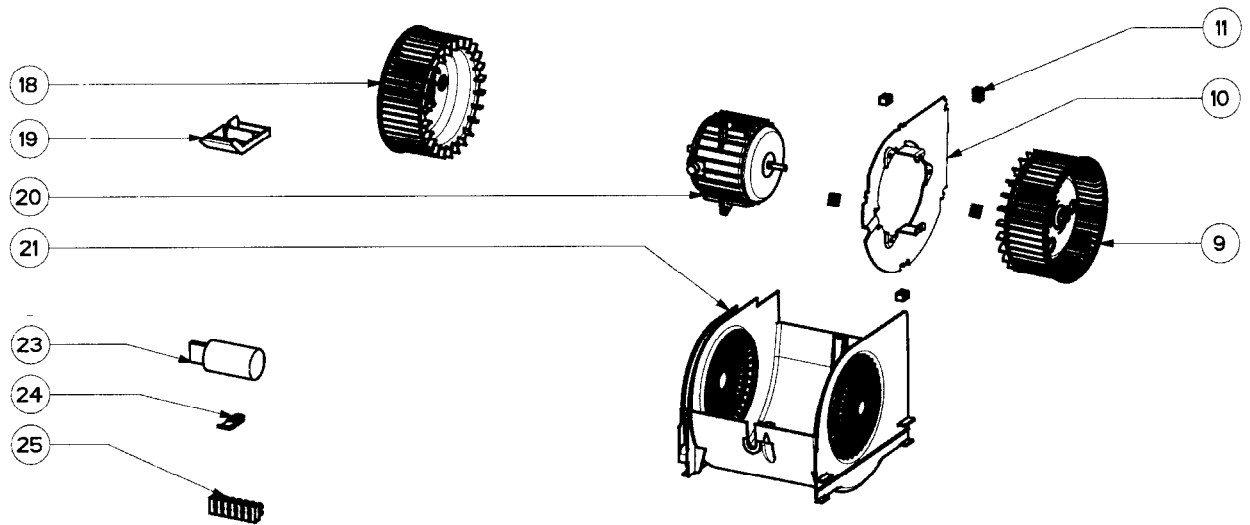

## body components

|     | Model Number              | 5974890 |          |          |
|-----|---------------------------|---------|----------|----------|
| Key | Description               | 28 Gray | Qty Req. | In Stock |
| 1   | Grease Filter             | 4268962 | 2        | Yes      |
| 2   | Bottom Removal Tab        | 4145818 | 2        | Yes      |
| 3   | Bottom Removal Tab Holder | 4165805 | 2        | Yes      |
| 4   | Grease Filter Support     | 4480918 | 1        | No       |
| 7   | Spring Loaded Bracket     | 4252123 | 2        | Yes      |
| 8   | Lower Body Gray           | 4404363 | 1        | No       |
| 12  | Upper Body                | 4113076 | 1        | No       |
| 13  | Damper                    | 4269376 | 1        | Yes      |
| 14  | Field Wiring Box Cover    | 4468375 | 1        | No       |
| 15  | Cable Clamp               | 4117090 | 1        | No       |
| 16  | Field Wiring Box          | 4468373 | 1        | No       |
| 39  | Glass Light Diffuser      | 4145150 | 2        | Yes      |
| 40  | Insulation Barrier        | 4432152 | 2        | No       |

## blower components

|     | Model Number        | 5974890 |          |          |
|-----|---------------------|---------|----------|----------|
| Key | Description         | 28 Gray | Qty Req. | In Stock |
| 9   | Right Impeller (DX) | 4120794 | 1        | Yes      |
| 10  | Motor Support       | 4480924 | 1        | No       |
| 11  | Motor Rubber        | 4120951 | 5        | No       |
| 18  | Left Impeller (SX)  | 4120795 | 1        | Yes      |
| 19  | Capacitor Cover     | 4108827 | 1        | No       |
| 20  | Motor               | 4000394 | 1        | Yes      |
| 21  | Blower Housing      | 4108826 | 1        | Yes      |
| 23  | Capacitor 7mf       | 4021269 | 1        | Yes      |
| 24  | Capacitor Clamp     | 4117650 | 1        | No       |
| 25  | Terminal Block      | 4021971 | 1        | No       |