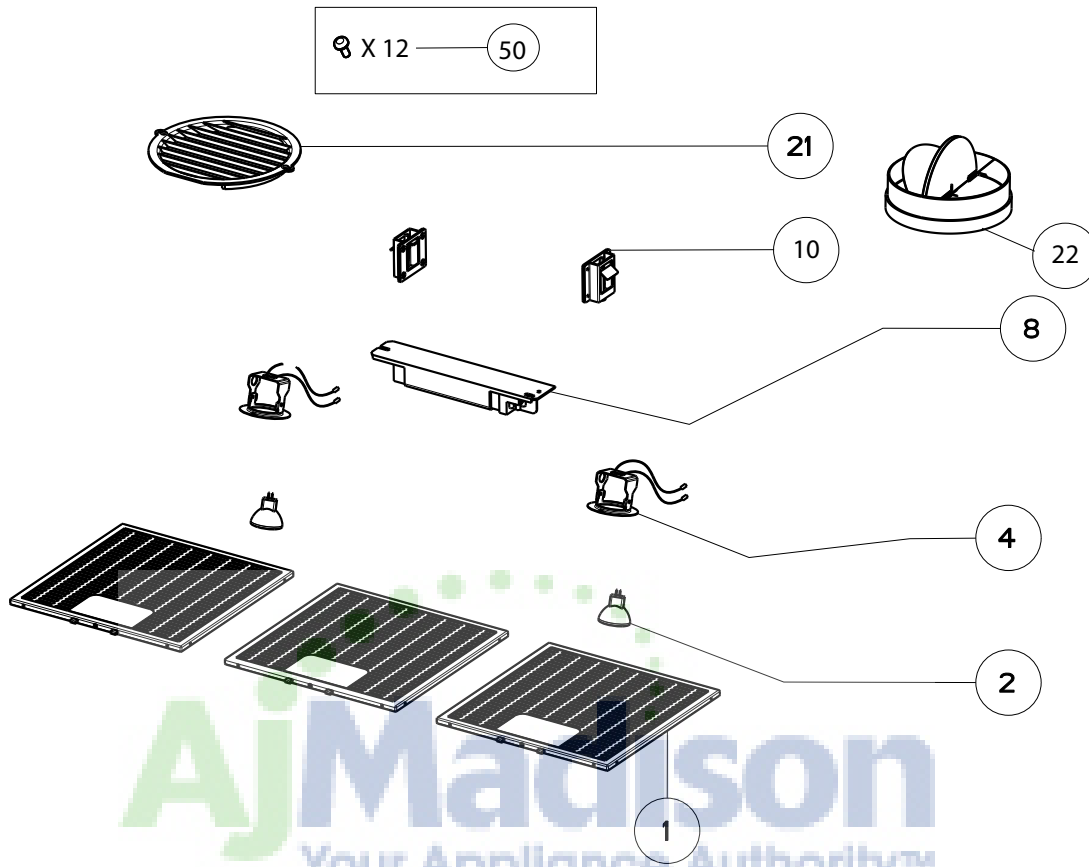

INCA HC SS

body components

 Your Appliances Authority™

 800-570-3355

	Model Number	630002752	
Key	Description	29 Stainless	Qty Req.
1	Grease filter	133.0081.905	3
2	Halogen Lamp	133.0046.418	2
4	Lamp holder	133.0056.061	2
8	Transformer kit	133.0072.595	1
10	Hinge Clips Kit (2 in kit)	133.0078.993	1
21	Vent grate	133.0016.964	1
22	Damper	133.0055.994	1
50	Mounting Kit Screws Inca	133.0084.481	1

INCA HC SS

switch / motor components

Key	Model Number	630002752	
Key	Description	29 Stainless	Qty Req.
199	Control board kit	133.0073.631	1
101	Black Button kit	133.0085.485	1
102	Black Control Box	133.0157.446	1
103	Gray Control Box	133.0157.447	1
304	Capacitor	133.0068.611	1
308	Motor	133.0073.611	1
310	Left Impeller (SX)	133.0064.539	1
314	Right Impeller (DX)	133.0064.540	1
399	Motor Kit	133.0073.630	1