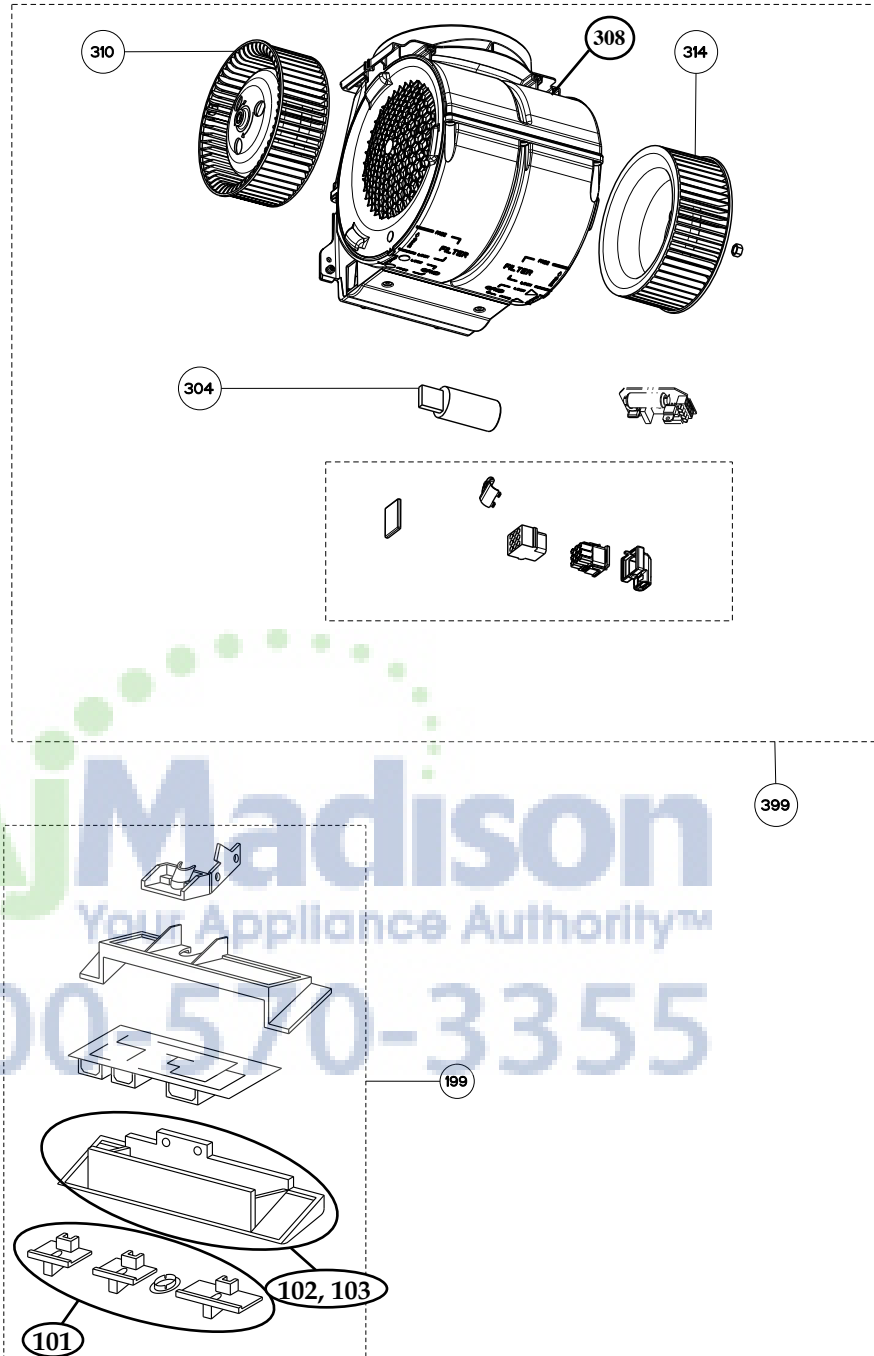

INCA HC SS

body components

 Your Appliances Authority™

 800-570-3355

	Model Number	630002752	
Key	Description	29 Stainless	Qty Req.
1	Grease filter	133.0081.905	3
2	Halogen Lamp	133.0046.418	2
4	Lamp holder	133.0056.061	2
8	Transformer kit	133.0072.595	1
10	Hinge Clips Kit (2 in kit)	133.0078.993	1
21	Vent grate	133.0016.964	1
22	Damper	133.0055.994	1
50	Mounting Kit Screws Inca	133.0084.481	1

INCA HC SS

switch / motor components

Key	Model Number	630002752	
Key	Description	29 Stainless	Qty Req.
199	Control board kit	133.0073.631	1
101	Black Button kit	133.0085.485	1
102	Black Control Box	133.0157.446	1
103	Gray Control Box	133.0157.447	1
304	Capacitor	133.0068.611	1
308	Motor	133.0073.611	1
310	Left Impeller (SX)	133.0064.539	1
314	Right Impeller (DX)	133.0064.540	1
399	Motor Kit	133.0073.630	1