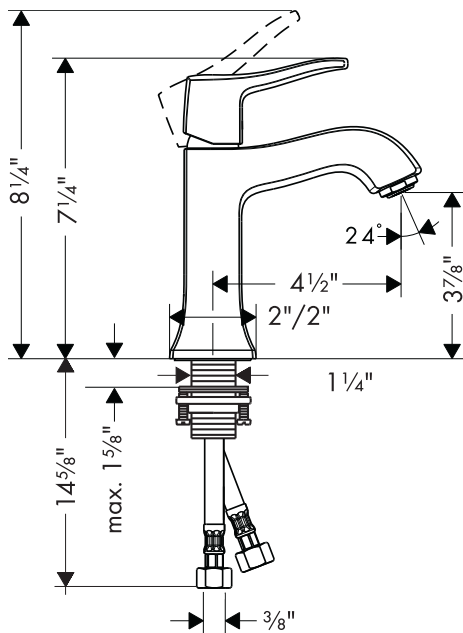

# Metris C Single Control Lavatory Faucet

31077XX1

**ECO  
RIGHT**

## Product Features

- 1.5 gpm
- Classic styling
- Lever handle
- Ceramic cartridge
- 3/8" supply hoses
- No drain or pull rod

## Optional Accessories

Grid drain	06400XX0
------------	----------

The measurements shown are for reference only.

Products and specifications shown are subject to change without notice.

Specification sheet revised 4/2009