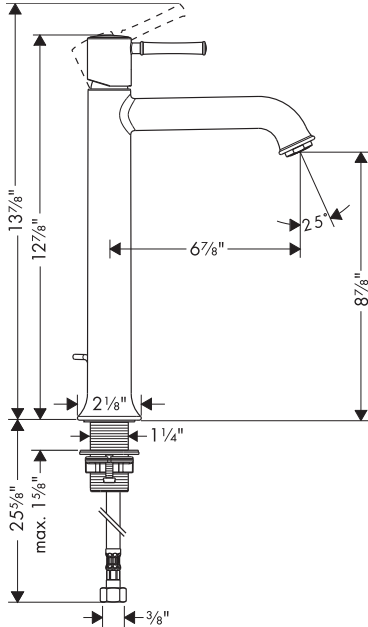

Talis C Single Control Lavatory Faucet Highriser

14116XX1

ECO
RIGHT

Product Features

- 1.5 gpm
- Classic styling
- Lever handle
- Ceramic cartridge
- 3/8" supply hoses
- Includes pop-up drain

Available Finishes

Chrome	14116001
Oil Rubbed Bronze	14116621
Brushed Nickel	14116821
Rubbed Bronze	14116921

Optional Accessories

Grid drain	06400XX0
------------	----------

The measurements shown are for reference only.

Products and specifications shown are subject to change without notice.

Specification sheet revised 5/2009

hansgrohe