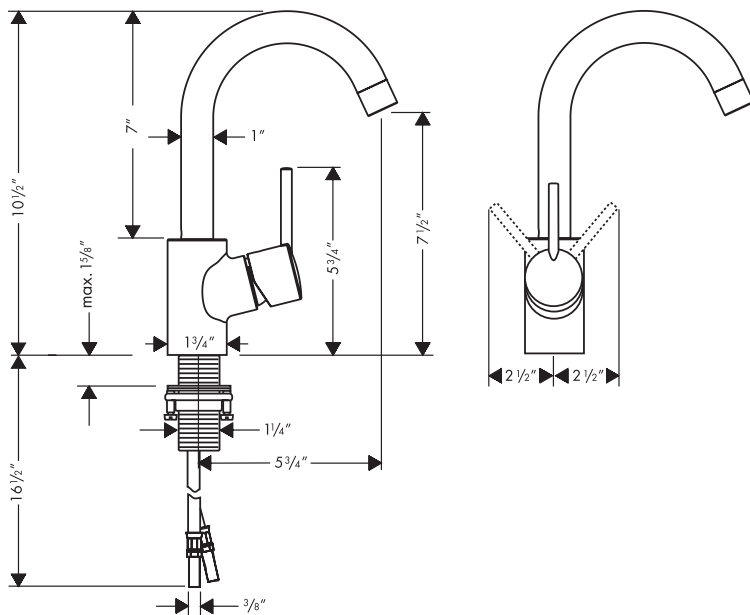

# Talis™ S Single-Hole Lavatory Mixer with High Swing Spout

32070XX1

## Product Features

- Solid brass
- Single-hole mount
- Single handle with M2 ceramic cartridge
- Spout swivels 360°
- 2.2 gpm
- Includes pop-up drain

## Installation Notes

- 3/8" supply hoses - requires 3/8" compression fittings

## Optional Accessories

6" baseplate

06490XX0

The measurements shown are for reference only.

Products and specifications shown are subject to change without notice.

Specification sheet revised 2/2008

**hansgrohe**