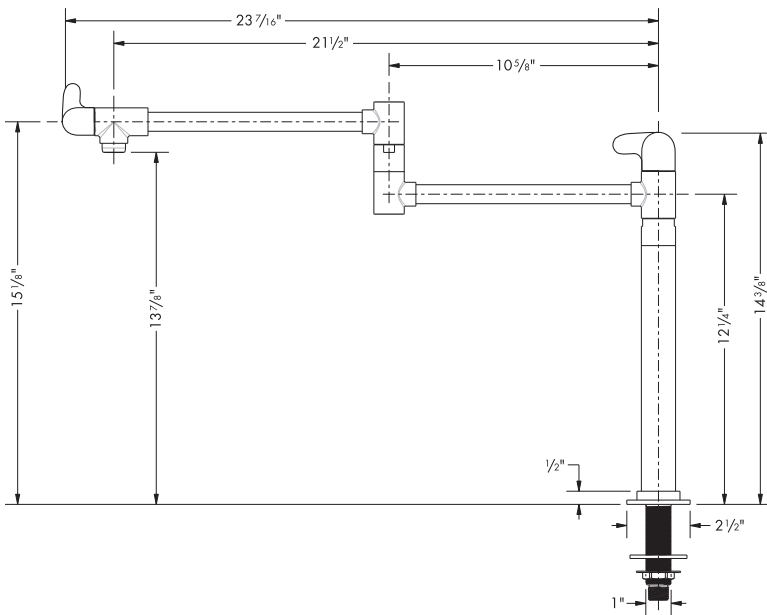

Allegro E Pot Filler, Deck-Mounted

04060XX0

Product Features

- 2.2 gpm
- Cold water only
- 2 ceramic shutoff valves

Available Finishes

Chrome

04060000

Steel Optik

04060860

Installation Notes

- Requires $\frac{1}{2}$ " NPSM connection hose
- Allow sufficient space for escutcheon

The measurements shown are for reference only.

Products and specifications shown are subject to change without notice.

Specification sheet revised 4/2008

hansgrohe