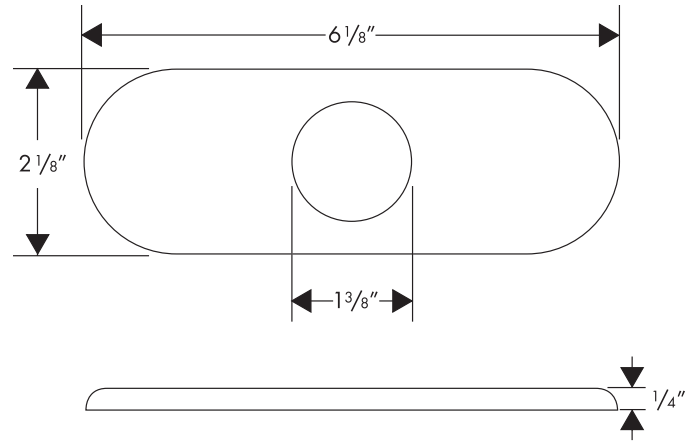

6" Baseplate

06490XX0

Available in Chrome (00), Brushed Nickel (82)

Product Specification

Fits all Euroaktiv single hole / single control lavatory faucets
For use on lavatory pre-drilled for centerset faucet